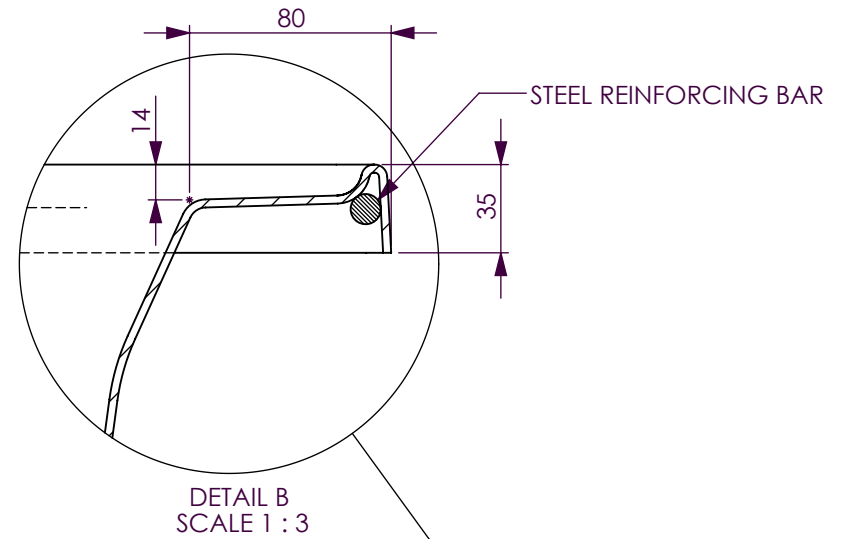

BATH VOLUME (APPROX)	
100mm Below Rim	276 Litres
200mm Below Rim	190 Litres

DECINA BATHROOMWARE  
SAN DIEGO 1790

DECINA BATHROOMWARE CONFIDENTIAL  
& PROPRIETARY.  
ALL INFORMATION ON THIS DRAWING  
PROPERTY OF  
DECINA BATHROOMWARE.

NOMINAL MEASUREMENTS ONLY -  
MANUFACTURING TOLERANCE +/- 5mm APPLY

Drawn: S Trood

Scale: 1:15

Sheet: A4

Sunday, 16 January 2011

**SAN DIEGO 1790 - DETAILS**