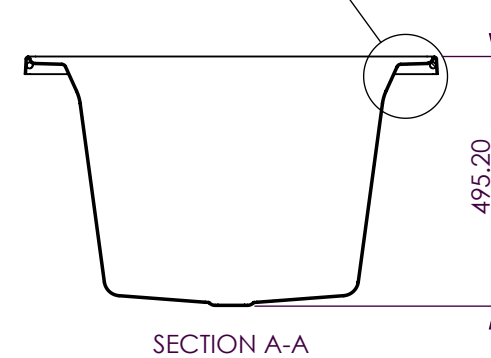

BATH VOLUME (APPROX)	
100mm Below Rim	276 Litres
200mm Below Rim	190 Litres

DECINA BATHROOMWARE  
SAN DIEGO 1790

DECINA BATHROOMWARE CONFIDENTIAL  
& PROPRIETARY.  
ALL INFORMATION ON THIS DRAWING  
PROPERTY OF  
DECINA BATHROOMWARE.

NOMINAL MEASUREMENTS ONLY -  
MANUFACTURING TOLERANCE +/- 5mm APPLY

Drawn: S Trood

Scale: 1:15

Sheet: A4

Sunday, 16 January 2011

**SAN DIEGO 1790 - DETAILS**