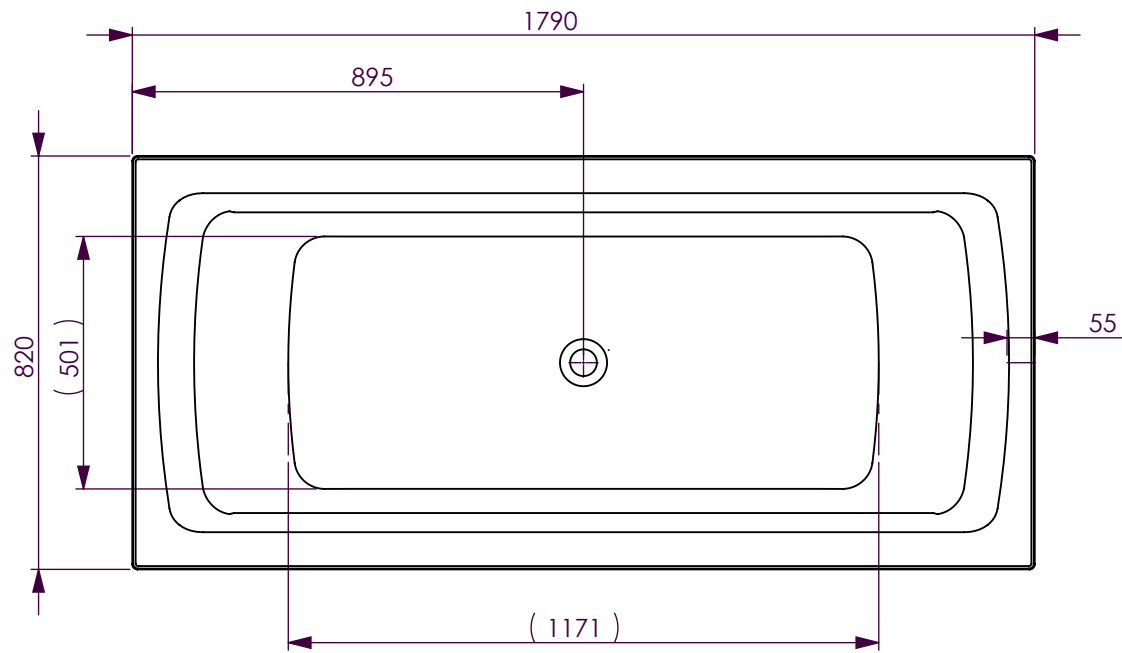

BATH VOLUME (APPROX)	
100mm Below Rim	276 Litres
200mm Below Rim	190 Litres

DECINA BATHROOMWARE  
SAN DIEGO 1790

DECINA BATHROOMWARE CONFIDENTIAL  
& PROPRIETARY.  
ALL INFORMATION ON THIS DRAWING  
PROPERTY OF  
DECINA BATHROOMWARE.

NOMINAL MEASUREMENTS ONLY -  
MANUFACTURING TOLERANCE +/- 5mm APPLY

Drawn: S Trood

Scale: 1:15

Sheet: A4

Sunday, 16 January 2011

**SAN DIEGO 1790 - DETAILS**