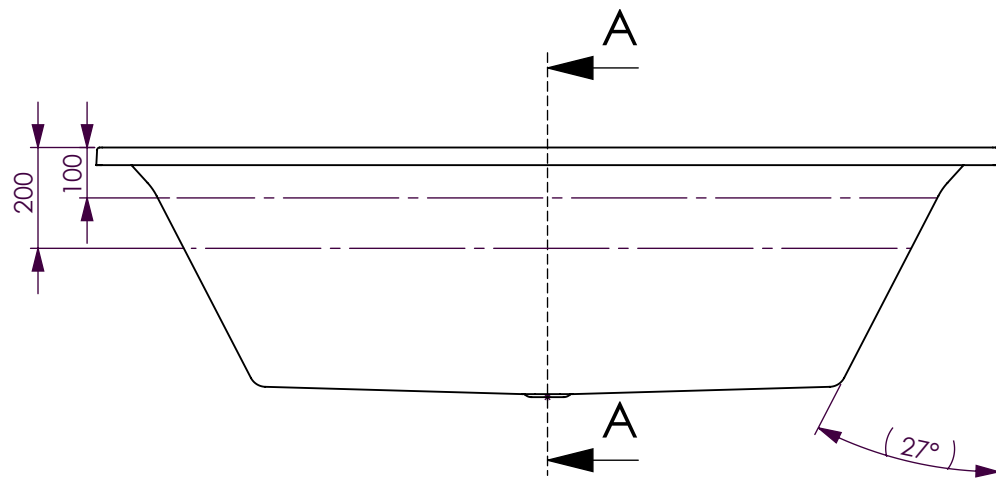

BATH VOLUME (APPROX)	
100mm Below Rim	276 Litres
200mm Below Rim	190 Litres

DECINA BATHROOMWARE  
SAN DIEGO 1790

DECINA BATHROOMWARE CONFIDENTIAL  
& PROPRIETARY.  
ALL INFORMATION ON THIS DRAWING  
PROPERTY OF  
DECINA BATHROOMWARE.

NOMINAL MEASUREMENTS ONLY -  
MANUFACTURING TOLERANCE +/- 5mm APPLY

Drawn: S Trood

Scale: 1:15

Sheet: A4

Sunday, 16 January 2011

**SAN DIEGO 1790 - DETAILS**