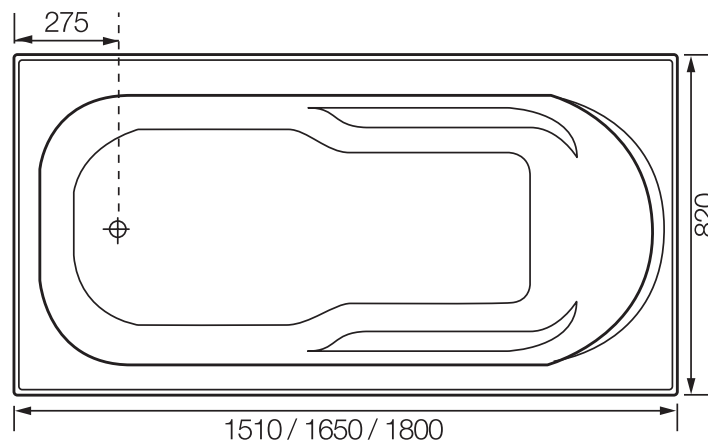

QLD

NSW

VIC

WA

SA

TAS

NTH QLD

TEL (07) 3271 1944 (02) 9621 5088 (03) 9768 3768 (08) 9242 4766 (08) 8326 7638 (03) 6245 9008 (07) 4771 3400

FAX (07) 3879 4244 (02) 8814 9898 (03) 9768 3769 (08) 9242 4733 (08) 8186 0699 (03) 6245 9002 (07) 4771 4955

Decina Bathroomware Pty Ltd

ABN 3984 5084 033

www.decina.com.au

100%
australian
made & owned

Lucite Sanitary Grade Acrylic
Steel Rim Reinforcement

DECINA
BATHROOMWARE
relaxing your senses