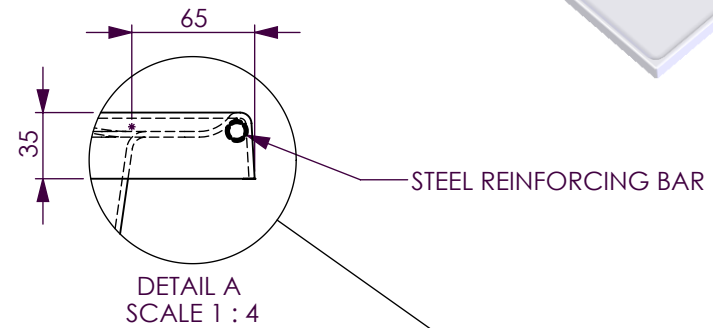

BATH VOLUME (APPROX)	
100mm Below Rim	281 Litres
200mm Below Rim	194 Litres

DECINA BATHROOMWARE
PRIMA 1800

DECINA BATHROOMWARE CONFIDENTIAL
& PROPRIETARY.
ALL INFORMATION ON THIS DRAWING
PROPERTY OF
DECINA BATHROOMWARE.

NOMINAL MEASUREMENTS ONLY -
MANUFACTURING TOLERANCE +/- 5mm APPLY

Drawn: S Trood

Scale: 1:15

Sheet: A4

Monday, 29 November 2010

PRIMA 1800 - DETAILS