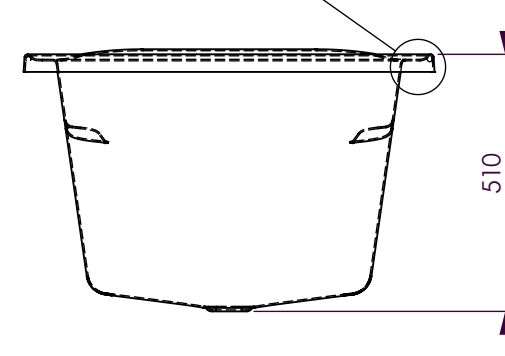

BATH VOLUME (APPROX)	
100mm Below Rim	281 Litres
200mm Below Rim	194 Litres

DECINA BATHROOMWARE
PRIMA 1800

DECINA BATHROOMWARE CONFIDENTIAL
& PROPRIETARY.
ALL INFORMATION ON THIS DRAWING
PROPERTY OF
DECINA BATHROOMWARE.

NOMINAL MEASUREMENTS ONLY -
MANUFACTURING TOLERANCE +/- 5mm APPLY

Drawn: S Trood

Scale: 1:15

Sheet: A4

Monday, 29 November 2010

PRIMA 1800 - DETAILS