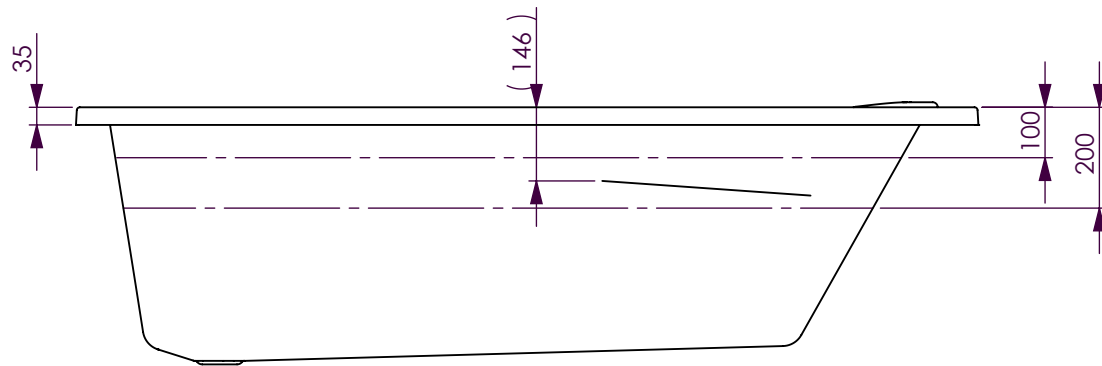

BATH VOLUME (APPROX)	
100mm Below Rim	281 Litres
200mm Below Rim	194 Litres

DECINA BATHROOMWARE
PRIMA 1800

DECINA BATHROOMWARE CONFIDENTIAL
& PROPRIETARY.
ALL INFORMATION ON THIS DRAWING
PROPERTY OF
DECINA BATHROOMWARE.

NOMINAL MEASUREMENTS ONLY -
MANUFACTURING TOLERANCE +/- 5mm APPLY

Drawn: S Trood

Scale: 1:15

Sheet: A4

Monday, 29 November 2010

PRIMA 1800 - DETAILS