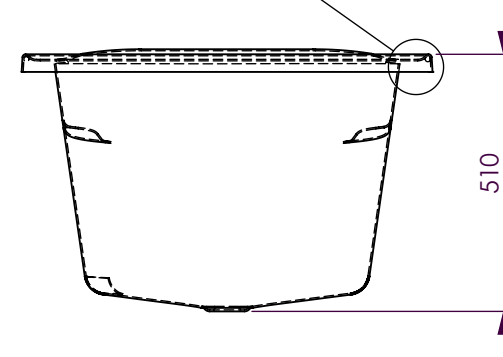

BATH VOLUME (APPROX)	
100mm Below Rim	235 Litres
200mm Below Rim	159 Litres

DECINA BATHROOMWARE
PRIMA 1650

DECINA BATHROOMWARE CONFIDENTIAL
& PROPRIETARY.
ALL INFORMATION ON THIS DRAWING
PROPERTY OF
DECINA BATHROOMWARE.

NOMINAL MEASUREMENTS ONLY -
MANUFACTURING TOLERANCE +/- 5mm APPLY

Drawn: S Trood

Scale: 1:15

Sheet: A4

Monday, 29 November 2010

PRIMA 1650 - DETAILS