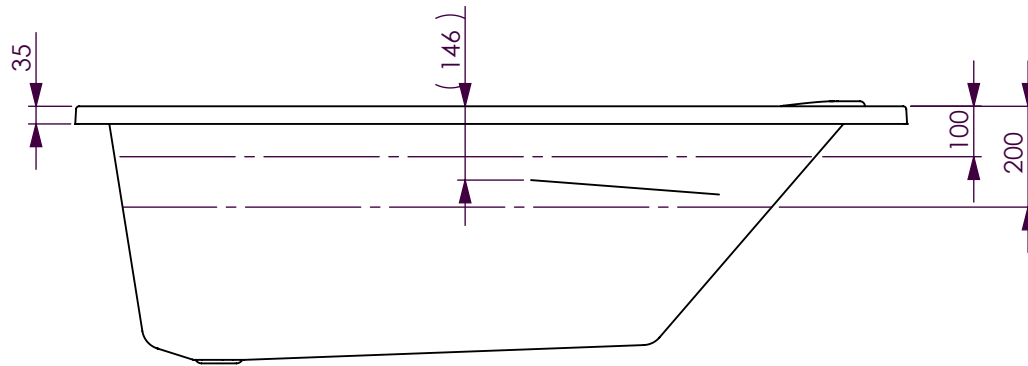

BATH VOLUME (APPROX)	
100mm Below Rim	235 Litres
200mm Below Rim	159 Litres

DECINA BATHROOMWARE
PRIMA 1650

DECINA BATHROOMWARE CONFIDENTIAL
& PROPRIETARY.
ALL INFORMATION ON THIS DRAWING
PROPERTY OF
DECINA BATHROOMWARE.

NOMINAL MEASUREMENTS ONLY -
MANUFACTURING TOLERANCE +/- 5mm APPLY

Drawn: S Trood

Scale: 1:15

Sheet: A4

Monday, 29 November 2010

PRIMA 1650 - DETAILS