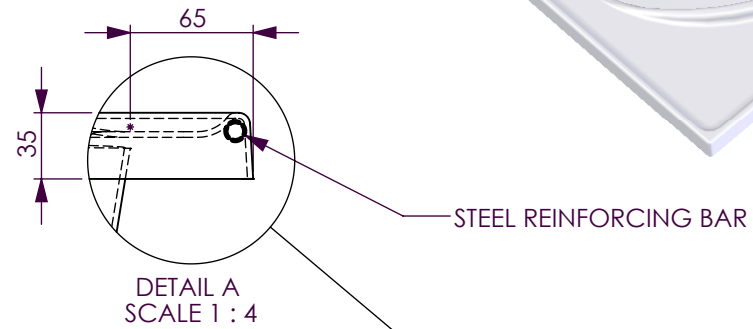

BATH VOLUME (APPROX)	
100mm Below Rim	194 Litres
200mm Below Rim	124 Litres

DECINA BATHROOMWARE  
PRIMA 1520

DECINA BATHROOMWARE CONFIDENTIAL & PROPRIETARY.  
ALL INFORMATION ON THIS DRAWING IS THE PROPERTY OF DECINA BATHROOMWARE.

NOMINAL MEASUREMENTS ONLY - MANUFACTURING TOLERANCE +/- 5mm APPLY

Drawn: S Trood

Scale: 1:15

Sheet: A4

Monday, 29 November 2010

**PRIMA 1520 - DETAILS**