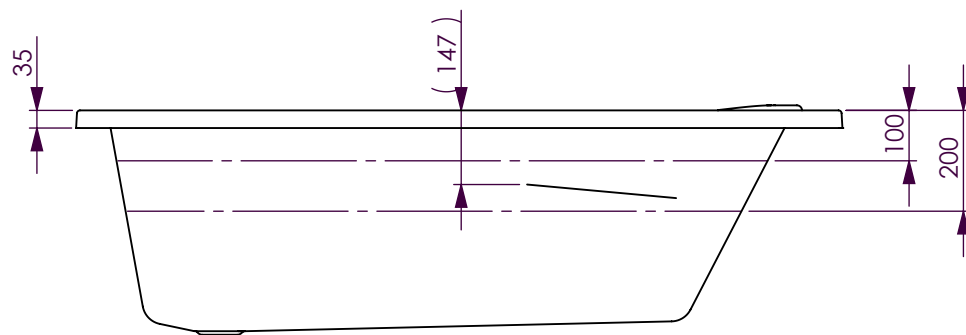

BATH VOLUME (APPROX)	
100mm Below Rim	194 Litres
200mm Below Rim	124 Litres

DECINA BATHROOMWARE  
PRIMA 1520

DECINA BATHROOMWARE CONFIDENTIAL & PROPRIETARY.  
ALL INFORMATION ON THIS DRAWING IS THE PROPERTY OF DECINA BATHROOMWARE.

NOMINAL MEASUREMENTS ONLY - MANUFACTURING TOLERANCE +/- 5mm APPLY

Drawn: S Trood

Scale: 1:15

Sheet: A4

Monday, 29 November 2010

**PRIMA 1520 - DETAILS**