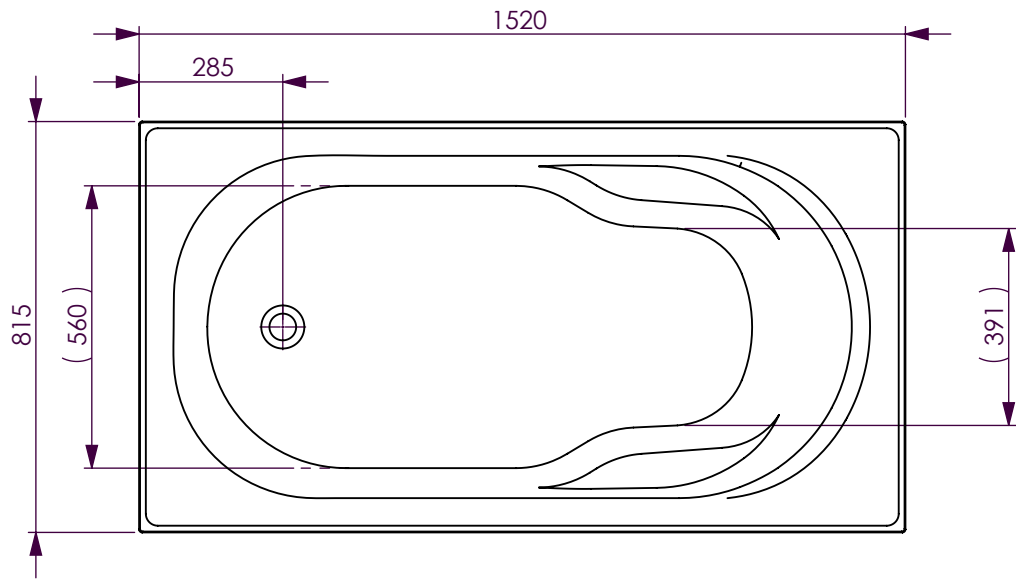

BATH VOLUME (APPROX)	
100mm Below Rim	194 Litres
200mm Below Rim	124 Litres

DECINA BATHROOMWARE  
PRIMA 1520

DECINA BATHROOMWARE CONFIDENTIAL & PROPRIETARY.  
ALL INFORMATION ON THIS DRAWING IS THE PROPERTY OF DECINA BATHROOMWARE.

NOMINAL MEASUREMENTS ONLY - MANUFACTURING TOLERANCE +/- 5mm APPLY

Drawn: S Trood

Scale: 1:15

Sheet: A4

Monday, 29 November 2010

**PRIMA 1520 - DETAILS**