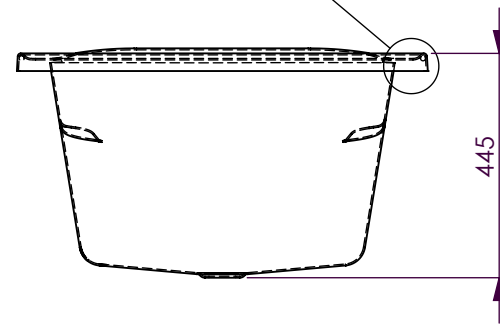

BATH VOLUME (APPROX)	
100mm Below Rim	194 Litres
200mm Below Rim	124 Litres

DECINA BATHROOMWARE  
PRIMA 1520

DECINA BATHROOMWARE CONFIDENTIAL & PROPRIETARY.  
ALL INFORMATION ON THIS DRAWING IS THE PROPERTY OF DECINA BATHROOMWARE.

NOMINAL MEASUREMENTS ONLY - MANUFACTURING TOLERANCE +/- 5mm APPLY

Drawn: S Trood

Scale: 1:15

Sheet: A4

Monday, 29 November 2010

**PRIMA 1520 - DETAILS**