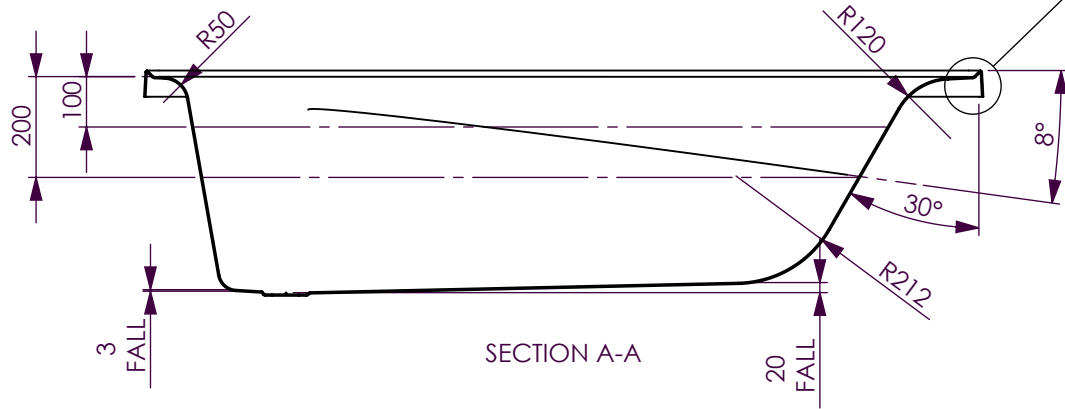

| BATH VOLUME (APPROX)<br>(From Top of Rim - Not Top of Tile Bead) |            |
|------------------------------------------------------------------|------------|
| 100mm Below Rim                                                  | 181 Litres |
| 200mm Below Rim                                                  | 114 Litres |

DETAIL B  
SCALE 1 : 4

DECINA BATHROOMWARE  
NOVARA 1700 - WITH TILE BEAD  
NEW DESIGN

DECINA BATHROOMWARE CONFIDENTIAL  
& PROPRIETARY.  
ALL INFORMATION ON THIS DRAWING  
PROPERTY OF  
DECINA BATHROOMWARE.

NOMINAL MEASUREMENTS ONLY -  
MANUFACTURING TOLERANCE +/- 5mm APPLY

Drawn: S Trood

Scale: 1:15

Sheet: A4

Sunday, 28 November 2010

**NOVARA 1665 - TILE BEAD - DETAILS**