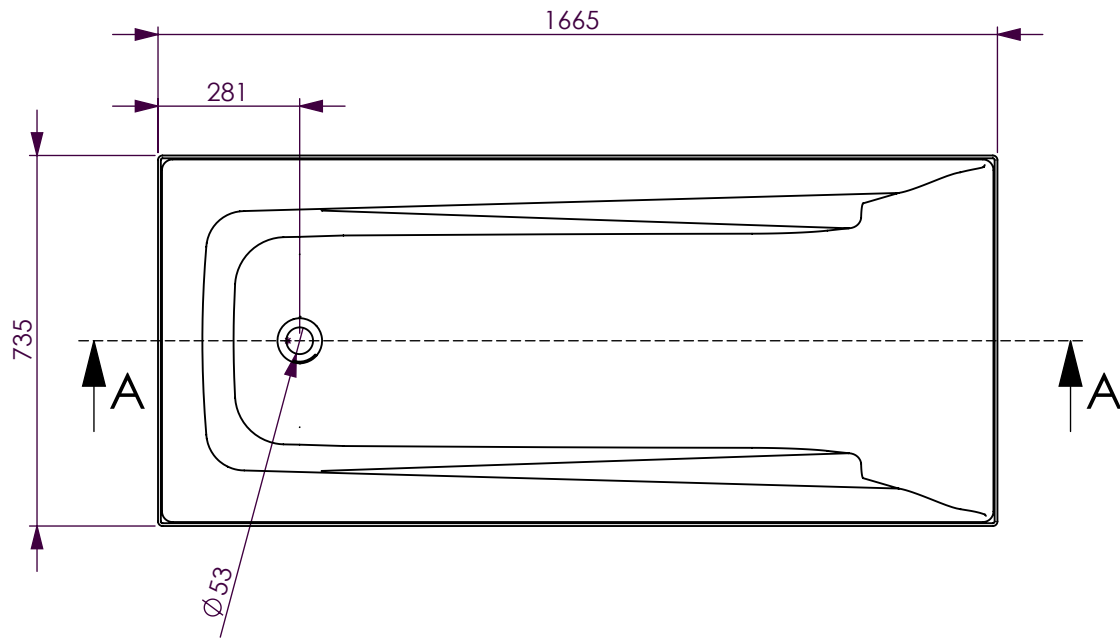

| BATH VOLUME (APPROX)<br>(From Top of Rim - Not Top of Tile Bead) |            |
|------------------------------------------------------------------|------------|
| 100mm Below Rim                                                  | 181 Litres |
| 200mm Below Rim                                                  | 114 Litres |

DETAIL B  
SCALE 1 : 4

DECINA BATHROOMWARE  
NOVARA 1700 - WITH TILE BEAD  
NEW DESIGN

DECINA BATHROOMWARE CONFIDENTIAL  
& PROPRIETARY.  
ALL INFORMATION ON THIS DRAWING  
PROPERTY OF  
DECINA BATHROOMWARE.

NOMINAL MEASUREMENTS ONLY -  
MANUFACTURING TOLERANCE +/- 5mm APPLY

Drawn: S Trood

Scale: 1:15

Sheet: A4

Sunday, 28 November 2010

**NOVARA 1665 - TILE BEAD - DETAILS**