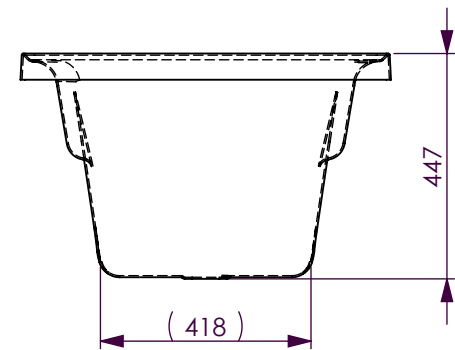

| BATH VOLUME (APPROX)<br>(From Top of Rim - Not Top of Tile Bead) |            |
|------------------------------------------------------------------|------------|
| 100mm Below Rim                                                  | 181 Litres |
| 200mm Below Rim                                                  | 114 Litres |

DETAIL B  
SCALE 1 : 4

DECINA BATHROOMWARE  
NOVARA 1700 - WITH TILE BEAD  
NEW DESIGN

DECINA BATHROOMWARE CONFIDENTIAL  
& PROPRIETARY.  
ALL INFORMATION ON THIS DRAWING  
PROPERTY OF  
DECINA BATHROOMWARE.

NOMINAL MEASUREMENTS ONLY -  
MANUFACTURING TOLERANCE +/- 5mm APPLY

Drawn: S Trood

Scale: 1:15

Sheet: A4

Sunday, 28 November 2010

**NOVARA 1665 - TILE BEAD - DETAILS**