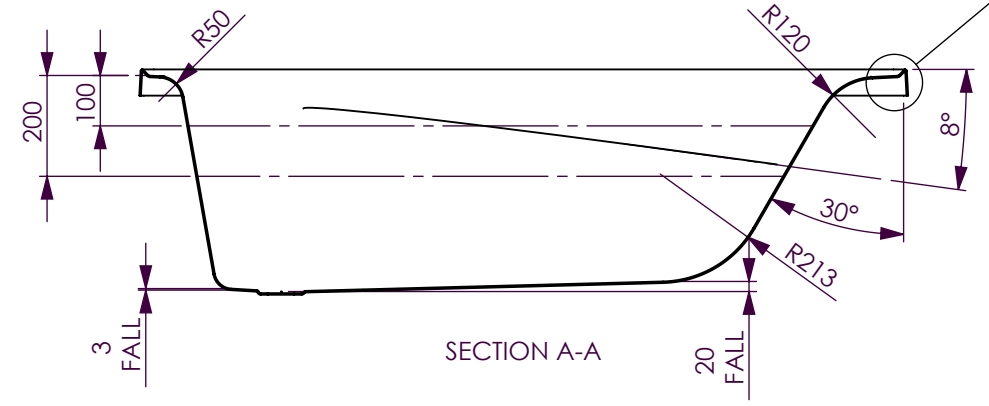

BATH VOLUME (APPROX) (From Top of Rim - Not Top of Tile Bead)	
100mm Below Rim	160 Litres
200mm Below Rim	101 Litres

DETAIL B
SCALE 1 : 4

DECINA BATHROOMWARE
NOVARA 1525 - TILE BEAD
NEW DESIGN

DECINA BATHROOMWARE CONFIDENTIAL
& PROPRIETARY.
ALL INFORMATION ON THIS DRAWING
PROPERTY OF
DECINA BATHROOMWARE.

NOMINAL MEASUREMENTS ONLY -
MANUFACTURING TOLERANCE +/- 5mm APPLY

Drawn: S Trood
Scale: 1:15
Sheet: A4

Sunday, 28 November 2010

NOVARA 1525 - TILE BEAD - DETAILS