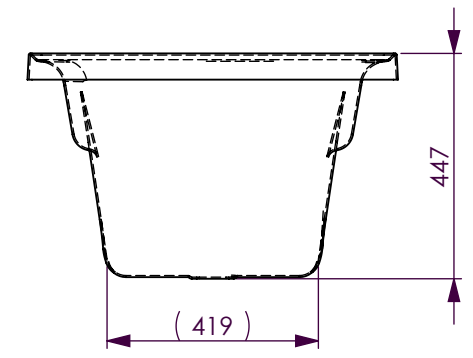

BATH VOLUME (APPROX) (From Top of Rim - Not Top of Tile Bead)	
100mm Below Rim	160 Litres
200mm Below Rim	101 Litres

DETAIL B
SCALE 1 : 4

DECINA BATHROOMWARE
NOVARA 1525 - TILE BEAD
NEW DESIGN

DECINA BATHROOMWARE CONFIDENTIAL
& PROPRIETARY.
ALL INFORMATION ON THIS DRAWING
PROPERTY OF
DECINA BATHROOMWARE.

NOMINAL MEASUREMENTS ONLY -
MANUFACTURING TOLERANCE +/- 5mm APPLY

Drawn: S Trood
Scale: 1:15
Sheet: A4

Sunday, 28 November 2010

NOVARA 1525 - TILE BEAD - DETAILS