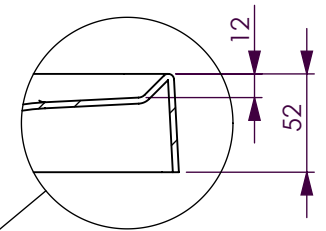

BATH VOLUME (APPROX) (From Top of Rim - Not Top of Tile Bead)	
100mm Below Rim	160 Litres
200mm Below Rim	101 Litres

DETAIL B
SCALE 1 : 4

DECINA BATHROOMWARE
NOVARA 1525 - TILE BEAD
NEW DESIGN

DECINA BATHROOMWARE CONFIDENTIAL
& PROPRIETARY.
ALL INFORMATION ON THIS DRAWING
PROPERTY OF
DECINA BATHROOMWARE.

NOMINAL MEASUREMENTS ONLY -
MANUFACTURING TOLERANCE +/- 5mm APPLY

Drawn: S Trood
Scale: 1:15
Sheet: A4

Sunday, 28 November 2010

NOVARA 1525 - TILE BEAD - DETAILS