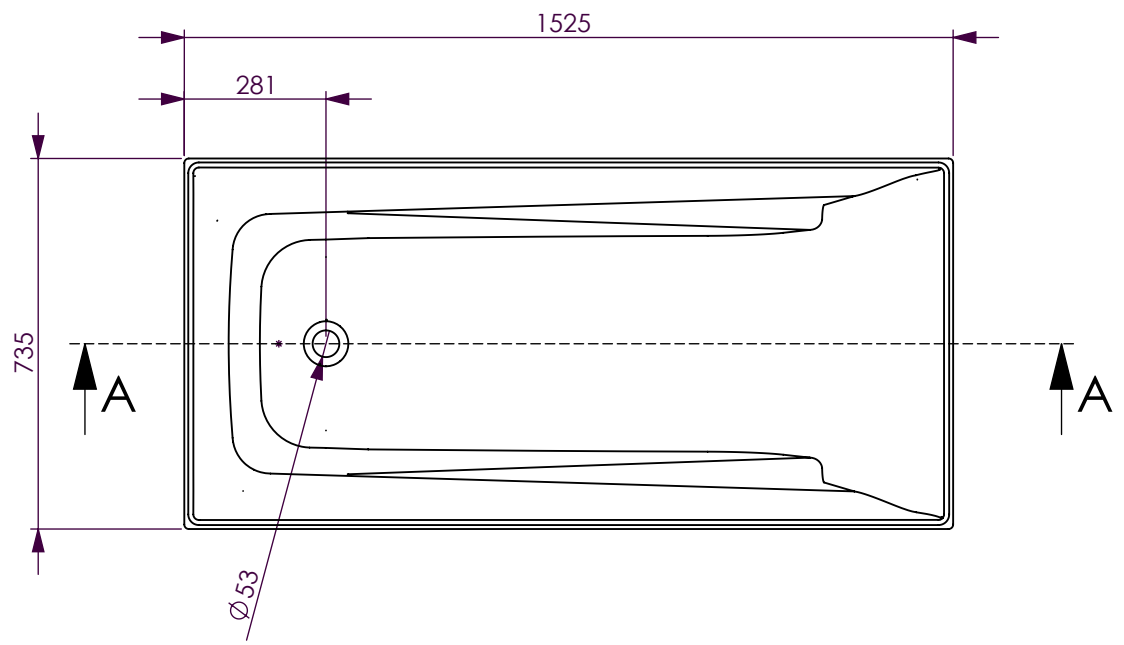

BATH VOLUME (APPROX) (From Top of Rim - Not Top of Tile Bead)	
100mm Below Rim	160 Litres
200mm Below Rim	101 Litres

DETAIL B
SCALE 1 : 4

DECINA BATHROOMWARE
NOVARA 1525 - TILE BEAD
NEW DESIGN

DECINA BATHROOMWARE CONFIDENTIAL
& PROPRIETARY.
ALL INFORMATION ON THIS DRAWING
PROPERTY OF
DECINA BATHROOMWARE.

NOMINAL MEASUREMENTS ONLY -
MANUFACTURING TOLERANCE +/- 5mm APPLY

Drawn: S Trood
Scale: 1:15
Sheet: A4

Sunday, 28 November 2010

NOVARA 1525 - TILE BEAD - DETAILS