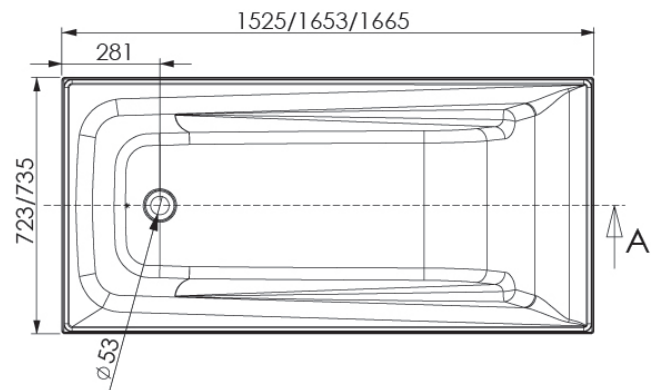

QLD

NSW

VIC

WA

SA

TAS

NTH QLD

TEL (07) 3271 1944 (02) 9621 5088 (03) 9768 3768 (08) 9242 4766 (08) 8326 7638 (03) 6245 9008 (07) 4771 3400

FAX (07) 3879 4244 (02) 8814 9898 (03) 9768 3769 (08) 9242 4733 (08) 8186 0699 (03) 6245 9002 (07) 4771 4955

Decina Bathroomware Pty Ltd

ABN 39 845 084 033

www.decina.com.au