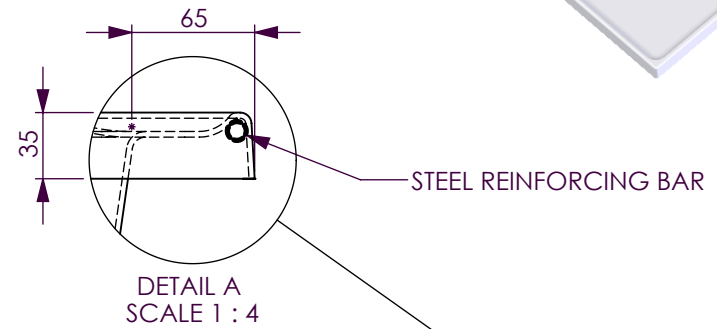

BATH VOLUME (APPROX)	
100mm Below Rim	281 Litres
200mm Below Rim	194 Litres

DECINA BATHROOMWARE
MODENA 1800

DECINA BATHROOMWARE CONFIDENTIAL
& PROPRIETARY.
ALL INFORMATION ON THIS DRAWING
PROPERTY OF
DECINA BATHROOMWARE.

NOMINAL MEASUREMENTS ONLY -
MANUFACTURING TOLERANCE +/- 5mm APPLY

Drawn: S Trood

Scale: 1:15

Sheet: A4

Wednesday, 21 July 2010

MODENA 1800 - DETAILS