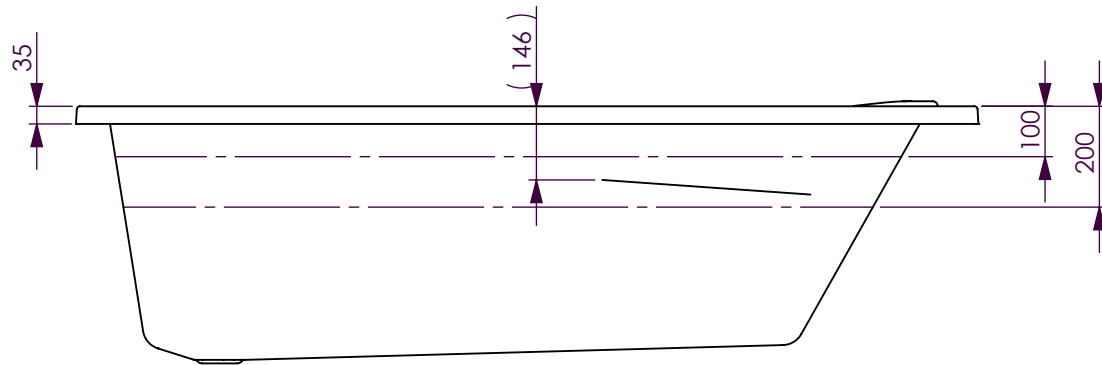

BATH VOLUME (APPROX)	
100mm Below Rim	281 Litres
200mm Below Rim	194 Litres

DECINA BATHROOMWARE
MODENA 1800

DECINA BATHROOMWARE CONFIDENTIAL
& PROPRIETARY.
ALL INFORMATION ON THIS DRAWING
PROPERTY OF
DECINA BATHROOMWARE.

NOMINAL MEASUREMENTS ONLY -
MANUFACTURING TOLERANCE +/- 5mm APPLY

Drawn: S Trood

Scale: 1:15

Sheet: A4

Wednesday, 21 July 2010

MODENA 1800 - DETAILS