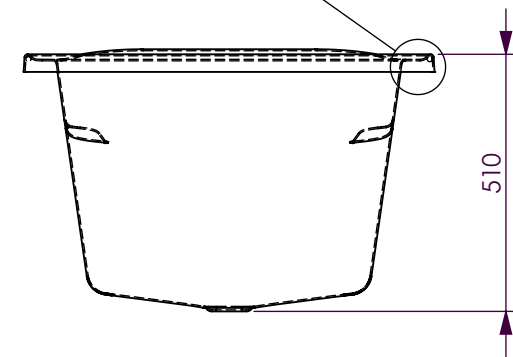

BATH VOLUME (APPROX)	
100mm Below Rim	281 Litres
200mm Below Rim	194 Litres

DECINA BATHROOMWARE
MODENA 1800

DECINA BATHROOMWARE CONFIDENTIAL
& PROPRIETARY.
ALL INFORMATION ON THIS DRAWING
PROPERTY OF
DECINA BATHROOMWARE.

NOMINAL MEASUREMENTS ONLY -
MANUFACTURING TOLERANCE +/- 5mm APPLY

Drawn: S Trood

Scale: 1:15

Sheet: A4

Wednesday, 21 July 2010

MODENA 1800 - DETAILS