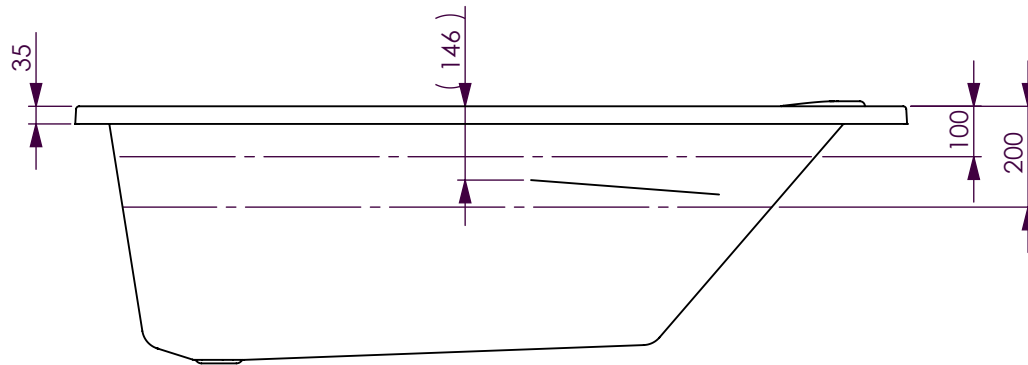

BATH VOLUME (APPROX)	
100mm Below Rim	235 Litres
200mm Below Rim	159 Litres

DECINA BATHROOMWARE  
MODENA 1650

DECINA BATHROOMWARE CONFIDENTIAL  
& PROPRIETARY.  
ALL INFORMATION ON THIS DRAWING  
PROPERTY OF  
DECINA BATHROOMWARE.

NOMINAL MEASUREMENTS ONLY -  
MANUFACTURING TOLERANCE +/- 5mm APPLY

Drawn: S Trood

Scale: 1:15

Sheet: A4

Saturday, 20 November 2010

**MODENA 1650 - DETAILS**