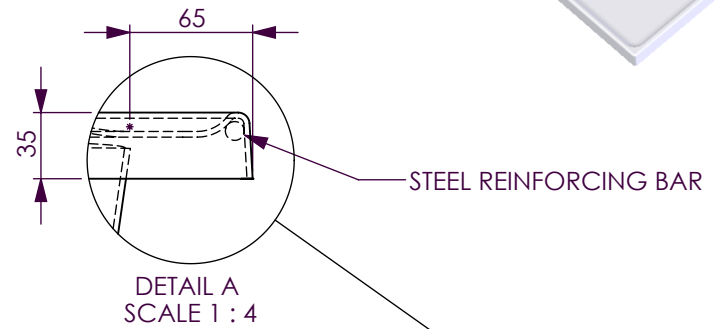

BATH VOLUME (APPROX)	
100mm Below Rim	235 Litres
200mm Below Rim	159 Litres

DECINA BATHROOMWARE  
MODENA 1650

DECINA BATHROOMWARE CONFIDENTIAL  
& PROPRIETARY.  
ALL INFORMATION ON THIS DRAWING  
PROPERTY OF  
DECINA BATHROOMWARE.

NOMINAL MEASUREMENTS ONLY -  
MANUFACTURING TOLERANCE +/- 5mm APPLY

Drawn: S Trood

Scale: 1:15

Sheet: A4

Saturday, 20 November 2010

**MODENA 1650 - DETAILS**