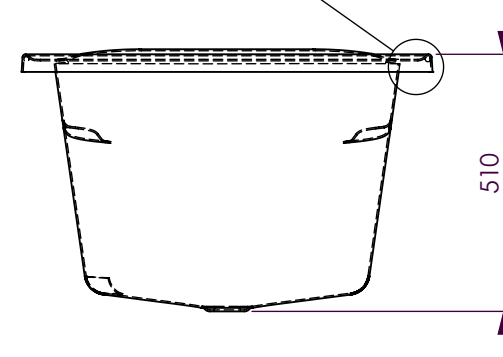

BATH VOLUME (APPROX)	
100mm Below Rim	235 Litres
200mm Below Rim	159 Litres

DECINA BATHROOMWARE  
MODENA 1650

DECINA BATHROOMWARE CONFIDENTIAL  
& PROPRIETARY.  
ALL INFORMATION ON THIS DRAWING  
PROPERTY OF  
DECINA BATHROOMWARE.

NOMINAL MEASUREMENTS ONLY -  
MANUFACTURING TOLERANCE +/- 5mm APPLY

Drawn: S Trood

Scale: 1:15

Sheet: A4

Saturday, 20 November 2010

**MODENA 1650 - DETAILS**