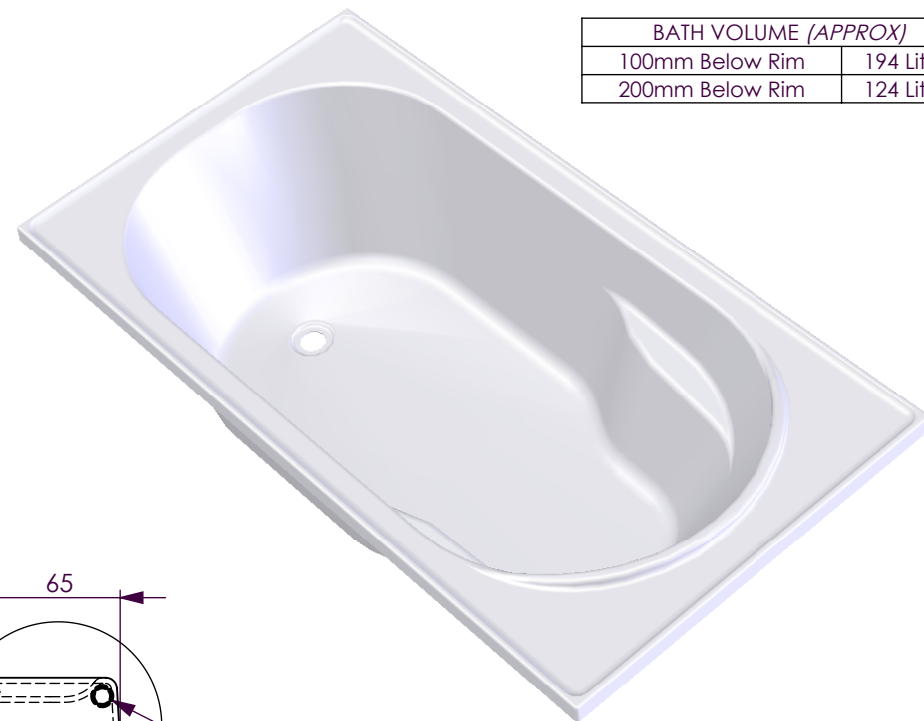

BATH VOLUME (APPROX)	
100mm Below Rim	194 Litres
200mm Below Rim	124 Litres

DECINA BATHROOMWARE
MODENA 1520

DECINA BATHROOMWARE CONFIDENTIAL
& PROPRIETARY.
ALL INFORMATION ON THIS DRAWING
PROPERTY OF
DECINA BATHROOMWARE.

NOMINAL MEASUREMENTS ONLY -
MANUFACTURING TOLERANCE +/- 5mm APPLY

Drawn: S Trood

Scale: 1:15

Sheet: A4

Monday, 29 November 2010

MODENA 1520 - DETAILS