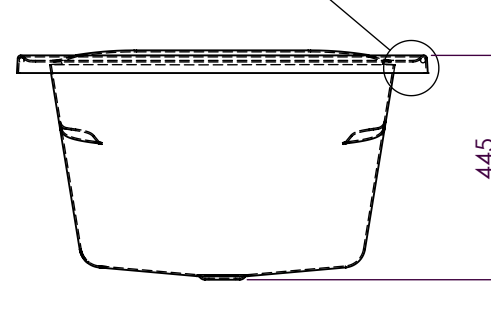

BATH VOLUME (APPROX)	
100mm Below Rim	194 Litres
200mm Below Rim	124 Litres

DECINA BATHROOMWARE
MODENA 1520

DECINA BATHROOMWARE CONFIDENTIAL
& PROPRIETARY.
ALL INFORMATION ON THIS DRAWING
PROPERTY OF
DECINA BATHROOMWARE.

NOMINAL MEASUREMENTS ONLY -
MANUFACTURING TOLERANCE +/- 5mm APPLY

Drawn: S Trood

Scale: 1:15

Sheet: A4

Monday, 29 November 2010

MODENA 1520 - DETAILS