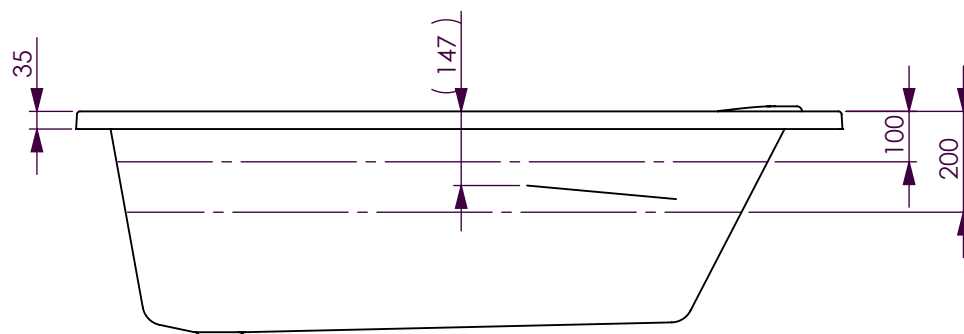

BATH VOLUME (APPROX)	
100mm Below Rim	194 Litres
200mm Below Rim	124 Litres

DECINA BATHROOMWARE
MODENA 1520

DECINA BATHROOMWARE CONFIDENTIAL
& PROPRIETARY.
ALL INFORMATION ON THIS DRAWING
PROPERTY OF
DECINA BATHROOMWARE.

NOMINAL MEASUREMENTS ONLY -
MANUFACTURING TOLERANCE +/- 5mm APPLY

Drawn: S Trood

Scale: 1:15

Sheet: A4

Monday, 29 November 2010

MODENA 1520 - DETAILS