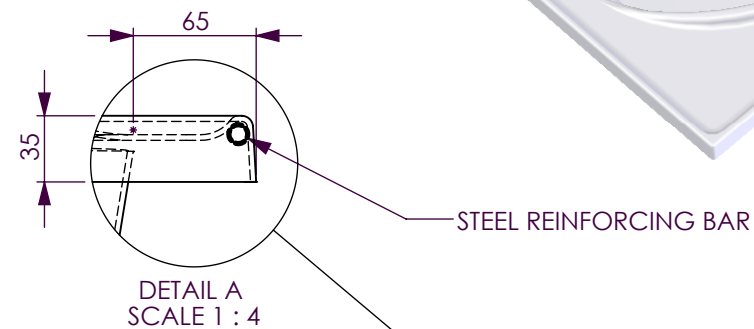

BATH VOLUME (APPROX)	
100mm Below Rim	194 Litres
200mm Below Rim	124 Litres

DECINA BATHROOMWARE
MODENA 1520

DECINA BATHROOMWARE CONFIDENTIAL
& PROPRIETARY.
ALL INFORMATION ON THIS DRAWING
PROPERTY OF
DECINA BATHROOMWARE.

NOMINAL MEASUREMENTS ONLY -
MANUFACTURING TOLERANCE +/- 5mm APPLY

Drawn: S Trood

Scale: 1:15

Sheet: A4

Monday, 29 November 2010

MODENA 1520 - DETAILS