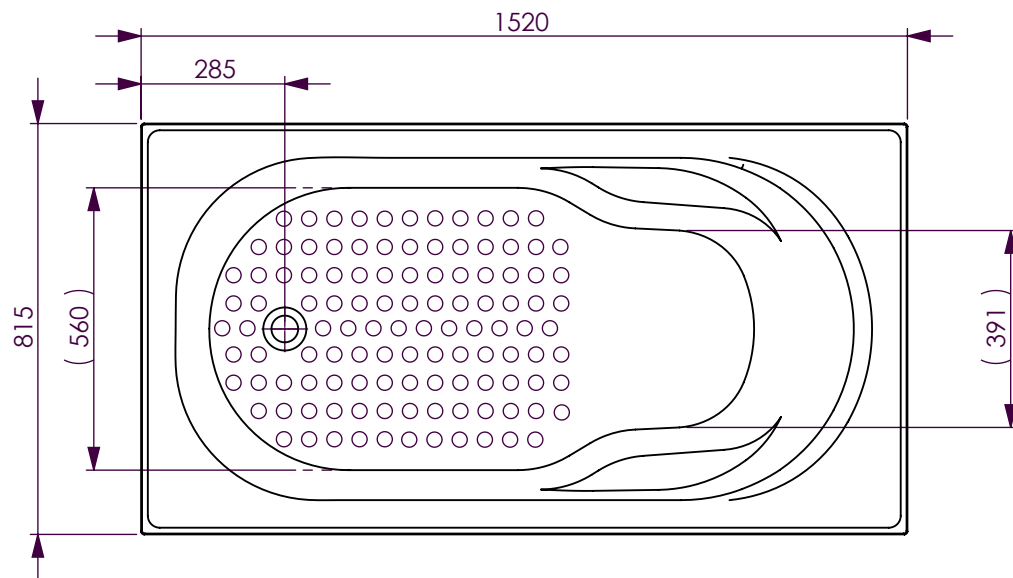

BATH VOLUME (APPROX)	
100mm Below Rim	194 Litres
200mm Below Rim	124 Litres

DECINA BATHROOMWARE
MODENA 1520

DECINA BATHROOMWARE CONFIDENTIAL
& PROPRIETARY.
ALL INFORMATION ON THIS DRAWING
PROPERTY OF
DECINA BATHROOMWARE.

NOMINAL MEASUREMENTS ONLY -
MANUFACTURING TOLERANCE +/- 5mm APPLY

Drawn: S Trood

Scale: 1:15

Sheet: A4

Monday, 29 November 2010

MODENA 1520 - DETAILS