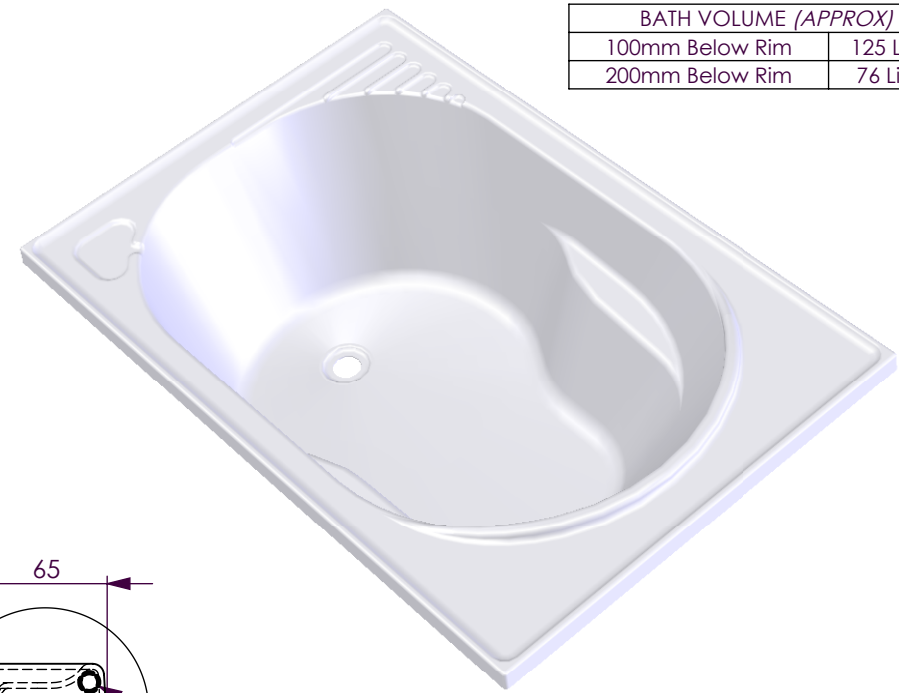

BATH VOLUME (APPROX)	
100mm Below Rim	125 Litres
200mm Below Rim	76 Litres

DECINA BATHROOMWARE MODENA 1205	DECINA BATHROOMWARE CONFIDENTIAL & PROPRIETARY. ALL INFORMATION ON THIS DRAWING PROPERTY OF DECINA BATHROOMWARE.	Drawn: S Trood
	NOMINAL MEASUREMENTS ONLY. MANUFACTURING TOLERANCE +/-5mm APPLY	Scale: 1:15
		Sheet: A4
Sunday, 29 August 2010		