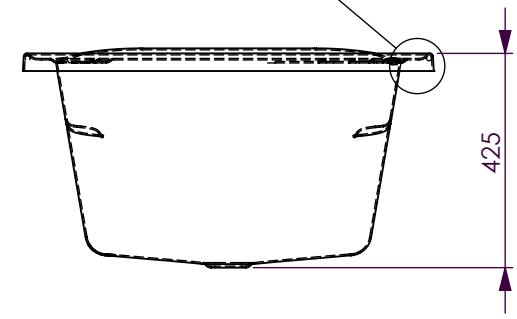

BATH VOLUME (APPROX)	
100mm Below Rim	125 Litres
200mm Below Rim	76 Litres

DECINA BATHROOMWARE MODENA 1205	DECINA BATHROOMWARE CONFIDENTIAL & PROPRIETARY. ALL INFORMATION ON THIS DRAWING PROPERTY OF DECINA BATHROOMWARE.	Drawn: S Trood
	NOMINAL MEASUREMENTS ONLY. MANUFACTURING TOLERANCE +/-5mm APPLY	Scale: 1:15
		Sheet: A4
Sunday, 29 August 2010		