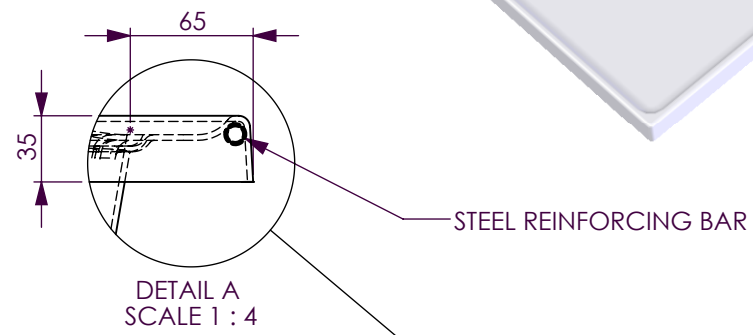

BATH VOLUME (APPROX)	
100mm Below Rim	125 Litres
200mm Below Rim	76 Litres

DECINA BATHROOMWARE MODENA 1205	DECINA BATHROOMWARE CONFIDENTIAL & PROPRIETARY. ALL INFORMATION ON THIS DRAWING PROPERTY OF DECINA BATHROOMWARE.	Drawn: S Trood
	NOMINAL MEASUREMENTS ONLY. MANUFACTURING TOLERANCE +/-5mm APPLY	Scale: 1:15
		Sheet: A4
Sunday, 29 August 2010		