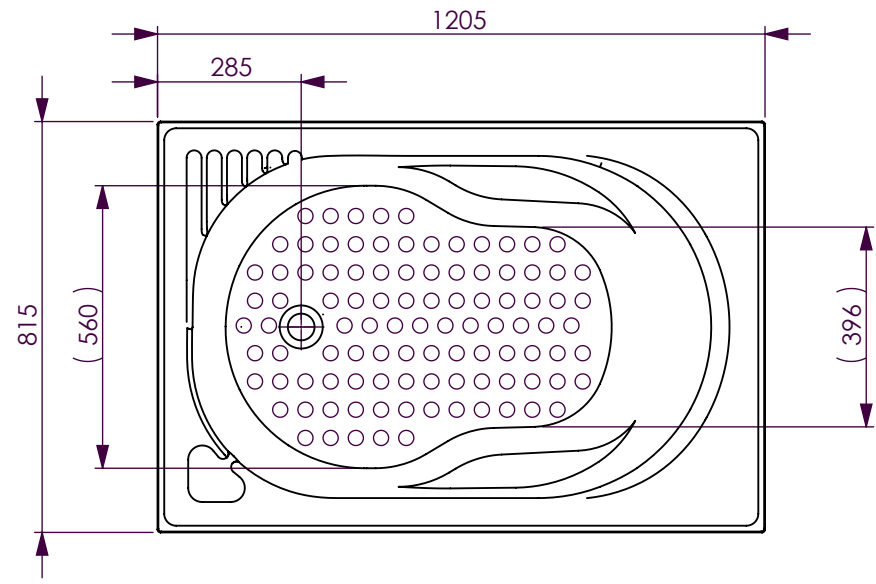

BATH VOLUME (APPROX)	
100mm Below Rim	125 Litres
200mm Below Rim	76 Litres

DECINA BATHROOMWARE MODENA 1205	DECINA BATHROOMWARE CONFIDENTIAL & PROPRIETARY. ALL INFORMATION ON THIS DRAWING PROPERTY OF DECINA BATHROOMWARE.	Drawn: S Trood
	NOMINAL MEASUREMENTS ONLY. MANUFACTURING TOLERANCE +/-5mm APPLY	Scale: 1:15
		Sheet: A4
Sunday, 29 August 2010		

MODENA 1205 - DETAILS