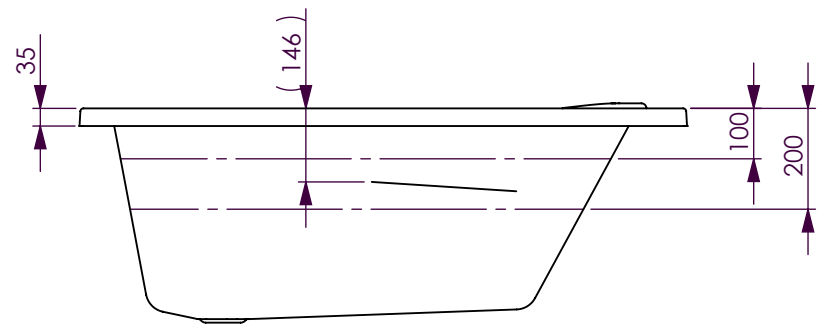

BATH VOLUME (APPROX)	
100mm Below Rim	125 Litres
200mm Below Rim	76 Litres

DECINA BATHROOMWARE MODENA 1205	DECINA BATHROOMWARE CONFIDENTIAL & PROPRIETARY. ALL INFORMATION ON THIS DRAWING PROPERTY OF DECINA BATHROOMWARE.	Drawn: S Trood
	NOMINAL MEASUREMENTS ONLY. MANUFACTURING TOLERANCE +/-5mm APPLY	Scale: 1:15
		Sheet: A4
Sunday, 29 August 2010		