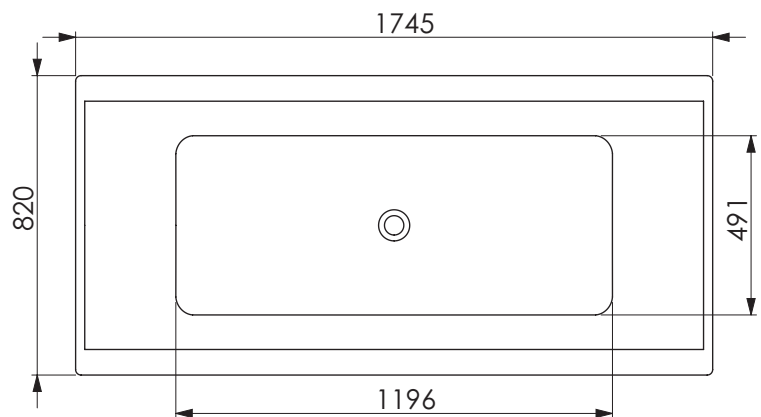

QLD	NSW	VIC	WA	SA	TAS	NTH QLD
TEL	(07) 3271 1944	(02) 9621 5088	(03) 9768 3768	(08) 9242 4766	(08) 8326 7638	(03) 6245 9008	(07) 4771 3400
FAX	(07) 3879 4244	(02) 8814 9898	(03) 9768 3769	(08) 9242 4733	(08) 8186 0699	(03) 6245 9002	(07) 4771 4955

Decina Bathroomware Pty Ltd

ABN 39 845 084 033

www.decina.com.au

100%
australian
made & owned

Lucite Sanitary Grade Acrylic
Steel Rim Reinforcement

DECINA
BATHROOMWARE
relaxing your senses