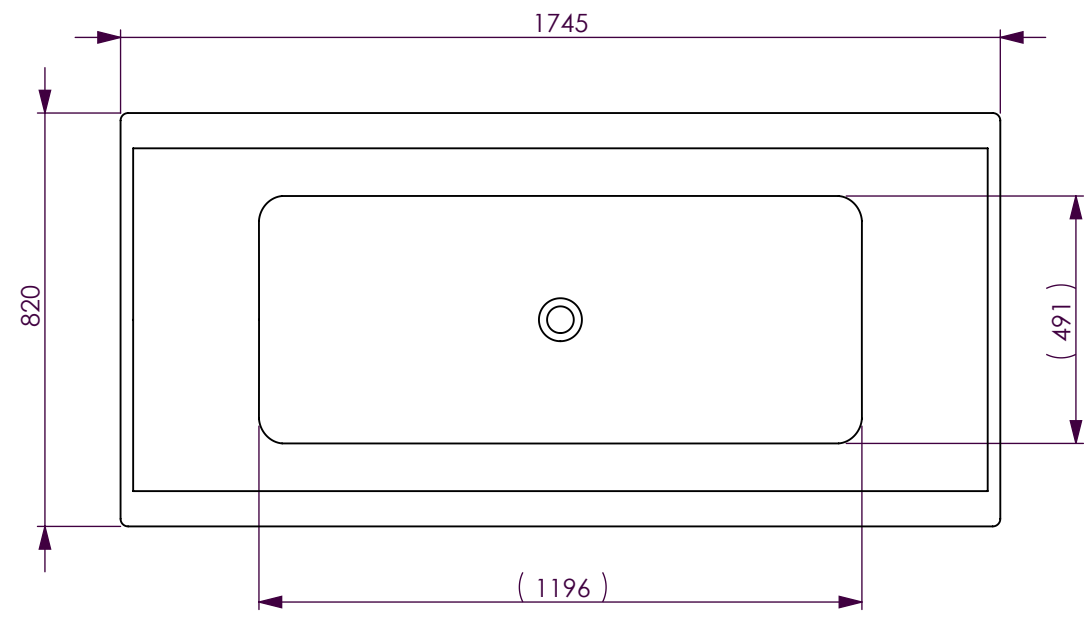

BATH VOLUME (APPROX)	
100mm Below Rim	269 Litres
200mm Below Rim	182 Litres

DECINA BATHROOMWARE MARTINO	DECINA BATHROOMWARE CONFIDENTIAL & PROPRIETARY. ALL INFORMATION ON THIS DRAWING IS THE PROPERTY OF DECINA BATHROOMWARE.	Drawn: S Trood
	NOMINAL MEASUREMENTS ONLY - MANUFACTURING TOLERANCE +/- 5mm APPLY	Scale: 1:15
		Sheet: A4
Sunday, 11 July 2010		

**MARTINO - DETAILS**