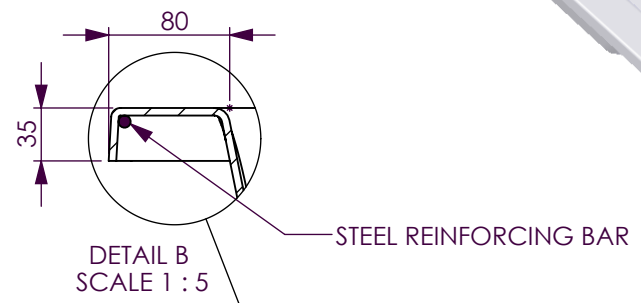

BATH VOLUME (APPROX)	
100mm Below Rim	269 Litres
200mm Below Rim	182 Litres

DECINA BATHROOMWARE MARTINO	DECINA BATHROOMWARE CONFIDENTIAL & PROPRIETARY. ALL INFORMATION ON THIS DRAWING IS THE PROPERTY OF DECINA BATHROOMWARE.	Drawn: S Trood
	NOMINAL MEASUREMENTS ONLY - MANUFACTURING TOLERANCE +/- 5mm APPLY	Scale: 1:15
		Sheet: A4
Sunday, 11 July 2010		