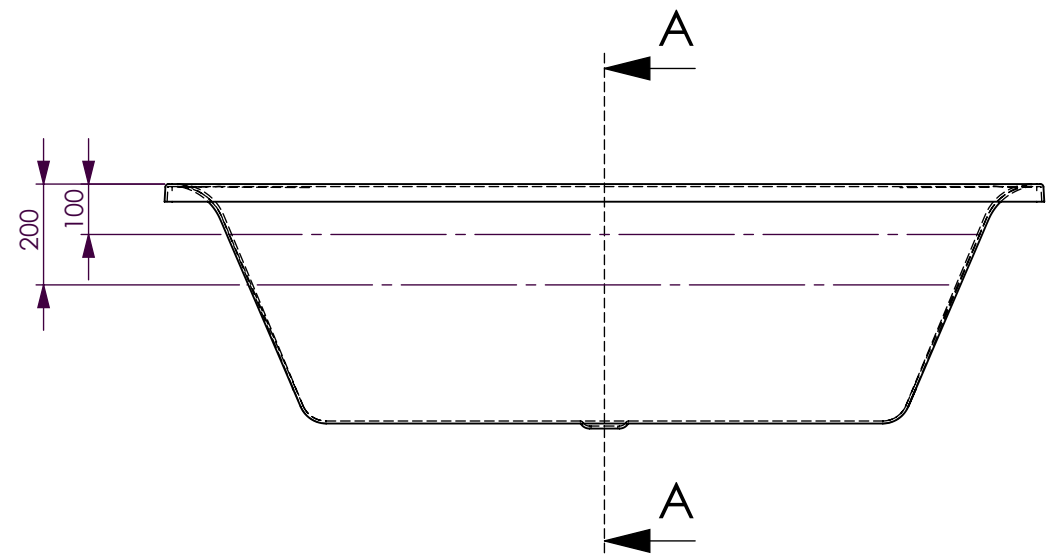

BATH VOLUME (APPROX)	
100mm Below Rim	269 Litres
200mm Below Rim	182 Litres

DECINA BATHROOMWARE MARTINO	DECINA BATHROOMWARE CONFIDENTIAL & PROPRIETARY. ALL INFORMATION ON THIS DRAWING IS THE PROPERTY OF DECINA BATHROOMWARE.	Drawn: S Trood
	NOMINAL MEASUREMENTS ONLY - MANUFACTURING TOLERANCE +/- 5mm APPLY	Scale: 1:15
		Sheet: A4
Sunday, 11 July 2010		

**MARTINO - DETAILS**