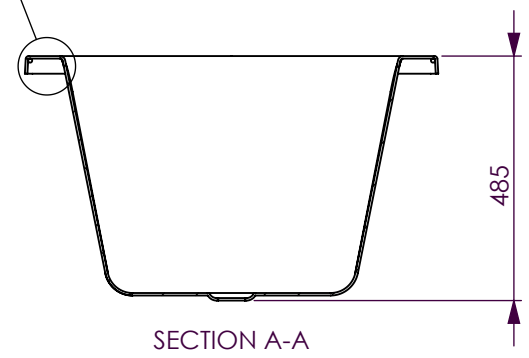

BATH VOLUME (APPROX)	
100mm Below Rim	269 Litres
200mm Below Rim	182 Litres

DECINA BATHROOMWARE MARTINO	DECINA BATHROOMWARE CONFIDENTIAL & PROPRIETARY. ALL INFORMATION ON THIS DRAWING IS THE PROPERTY OF DECINA BATHROOMWARE.	Drawn: S Trood
	NOMINAL MEASUREMENTS ONLY - MANUFACTURING TOLERANCE +/- 5mm APPLY	Scale: 1:15
		Sheet: A4
Sunday, 11 July 2010		

**MARTINO - DETAILS**