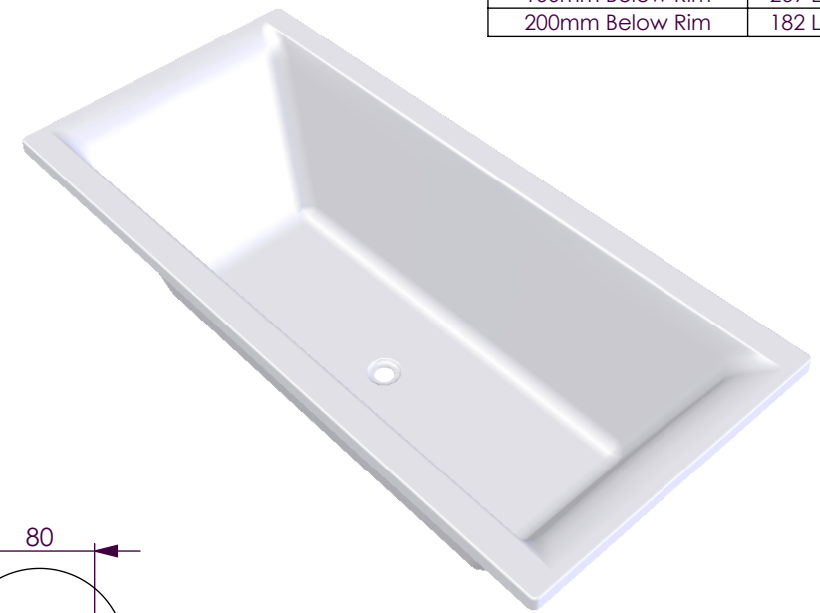

BATH VOLUME (APPROX)	
100mm Below Rim	269 Litres
200mm Below Rim	182 Litres

DECINA BATHROOMWARE MARTINO	DECINA BATHROOMWARE CONFIDENTIAL & PROPRIETARY. ALL INFORMATION ON THIS DRAWING IS THE PROPERTY OF DECINA BATHROOMWARE.	Drawn: S Trood
	NOMINAL MEASUREMENTS ONLY - MANUFACTURING TOLERANCE +/- 5mm APPLY	Scale: 1:15
		Sheet: A4
Sunday, 11 July 2010		