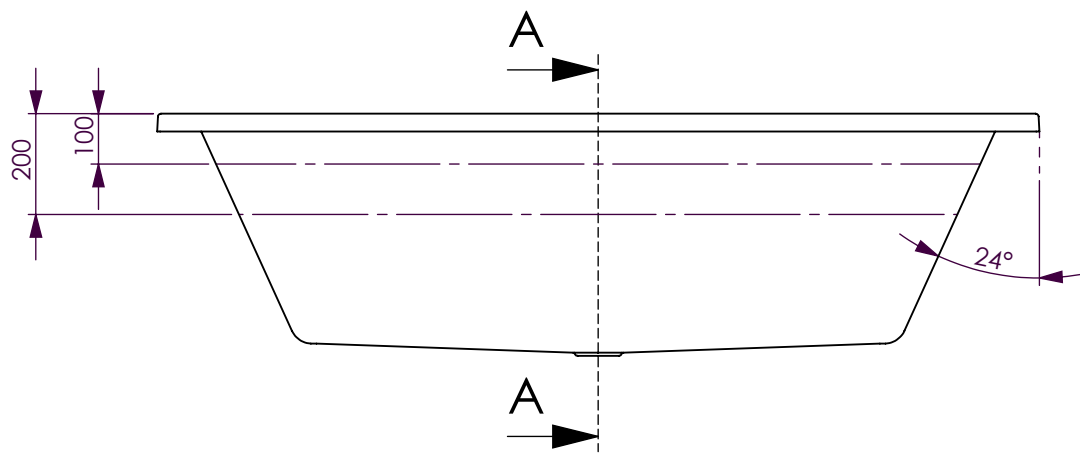

BATH VOLUME (APPROX)	
100mm Below Rim	270 Litres
200mm Below Rim	182 Litres

DECINA BATHROOMWARE CARINA 1750	DECINA BATHROOMWARE CONFIDENTIAL & PROPRIETARY. ALL INFORMATION ON THIS DRAWING PROPERTY OF DECINA BATHROOMWARE.	Drawn: <b>S Trood</b>
	NOMINAL MEASUREMENTS ONLY - MANUFACTURING TOLERANCE +/- 5mm APPLY	Scale: <b>1:15</b>
	Tuesday, 21 July 2009	Sheet: <b>A4</b>

**CARINA 1750 - DETAILS**