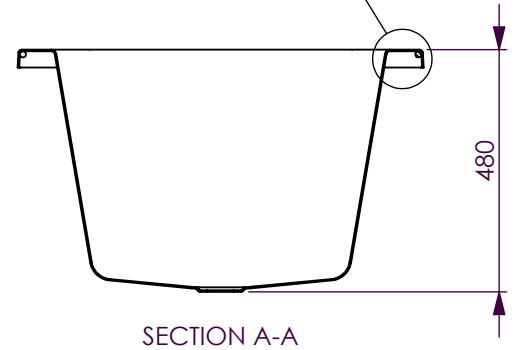

BATH VOLUME (APPROX)	
100mm Below Rim	270 Litres
200mm Below Rim	182 Litres

DECINA BATHROOMWARE CARINA 1750	DECINA BATHROOMWARE CONFIDENTIAL & PROPRIETARY. ALL INFORMATION ON THIS DRAWING PROPERTY OF DECINA BATHROOMWARE.	Drawn: <b>S Trood</b>
	NOMINAL MEASUREMENTS ONLY - MANUFACTURING TOLERANCE +/- 5mm APPLY	Scale: <b>1:15</b>
	Tuesday, 21 July 2009	Sheet: <b>A4</b>

**CARINA 1750 - DETAILS**