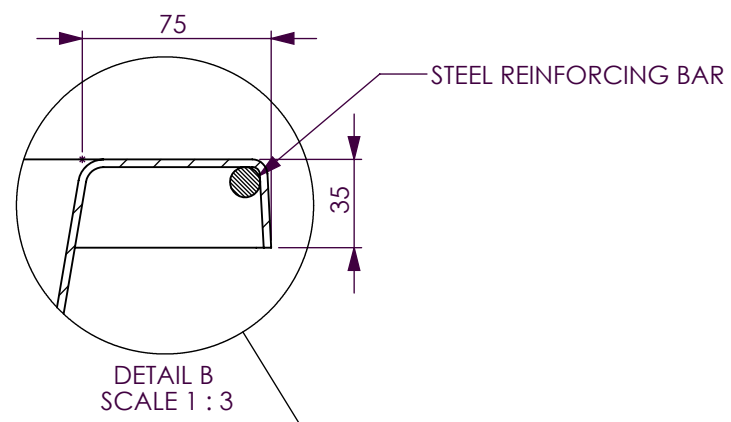

BATH VOLUME (APPROX)	
100mm Below Rim	270 Litres
200mm Below Rim	182 Litres

DECINA BATHROOMWARE CARINA 1750	DECINA BATHROOMWARE CONFIDENTIAL & PROPRIETARY. ALL INFORMATION ON THIS DRAWING PROPERTY OF DECINA BATHROOMWARE.	Drawn: <b>S Trood</b>
	NOMINAL MEASUREMENTS ONLY - MANUFACTURING TOLERANCE +/- 5mm APPLY	Scale: <b>1:15</b>
	Tuesday, 21 July 2009	Sheet: <b>A4</b>

**CARINA 1750 - DETAILS**