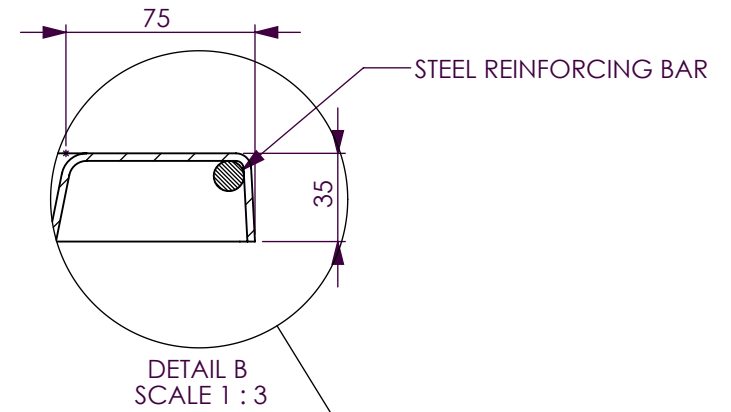

BATH VOLUME (APPROX)	
100mm Below Rim	246 Litres
200mm Below Rim	166 Litres

DECINA BATHROOMWARE  
CARINA 1675

DECINA BATHROOMWARE CONFIDENTIAL  
& PROPRIETARY.  
ALL INFORMATION ON THIS DRAWING  
PROPERTY OF  
DECINA BATHROOMWARE.

NOMINAL MEASUREMENTS ONLY -  
MANUFACTURING TOLERANCE +/- 5mm APPLY

Drawn: S Trood

Scale: 1:15

Sheet: A4

Tuesday, 17 August 2010

**CARINA 1675 - DETAILS**