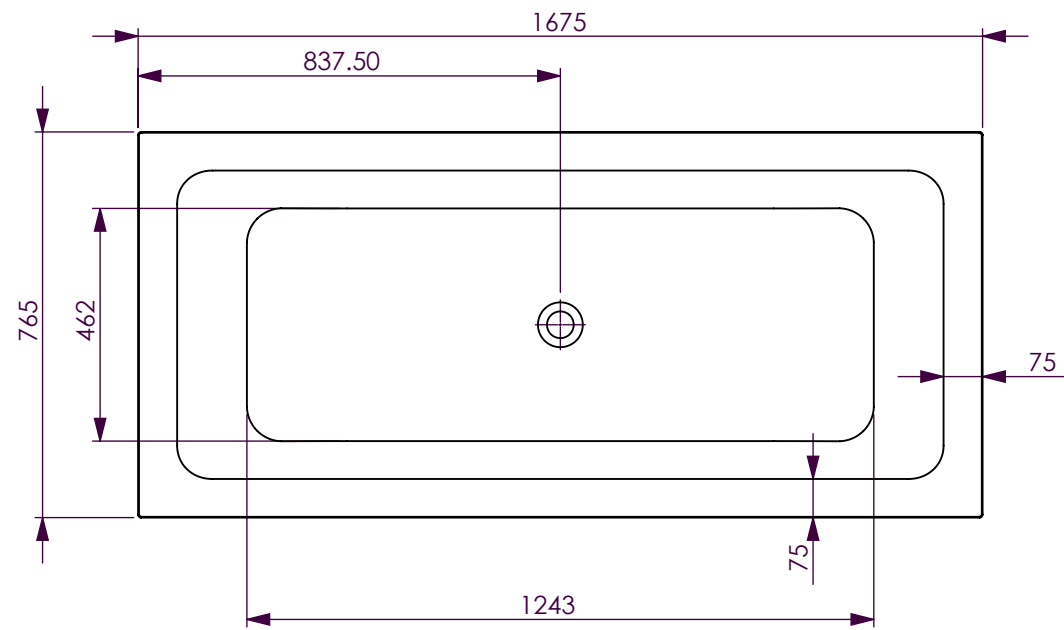

BATH VOLUME (APPROX)	
100mm Below Rim	246 Litres
200mm Below Rim	166 Litres

DECINA BATHROOMWARE  
CARINA 1675

DECINA BATHROOMWARE CONFIDENTIAL  
& PROPRIETARY.  
ALL INFORMATION ON THIS DRAWING  
PROPERTY OF  
DECINA BATHROOMWARE.

NOMINAL MEASUREMENTS ONLY -  
MANUFACTURING TOLERANCE +/- 5mm APPLY

Drawn: S Trood

Scale: 1:15

Sheet: A4

Tuesday, 17 August 2010

**CARINA 1675 - DETAILS**