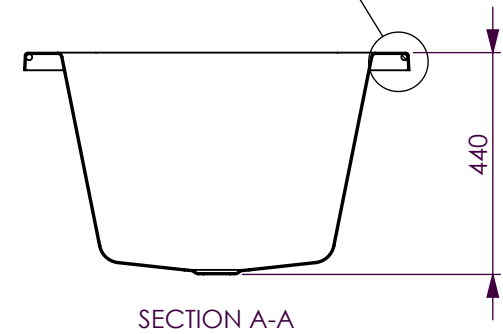

BATH VOLUME (APPROX)	
100mm Below Rim	246 Litres
200mm Below Rim	166 Litres

DECINA BATHROOMWARE  
CARINA 1675

DECINA BATHROOMWARE CONFIDENTIAL  
& PROPRIETARY.  
ALL INFORMATION ON THIS DRAWING  
PROPERTY OF  
DECINA BATHROOMWARE.

NOMINAL MEASUREMENTS ONLY -  
MANUFACTURING TOLERANCE +/- 5mm APPLY

Drawn: S Trood

Scale: 1:15

Sheet: A4

Tuesday, 17 August 2010

**CARINA 1675 - DETAILS**