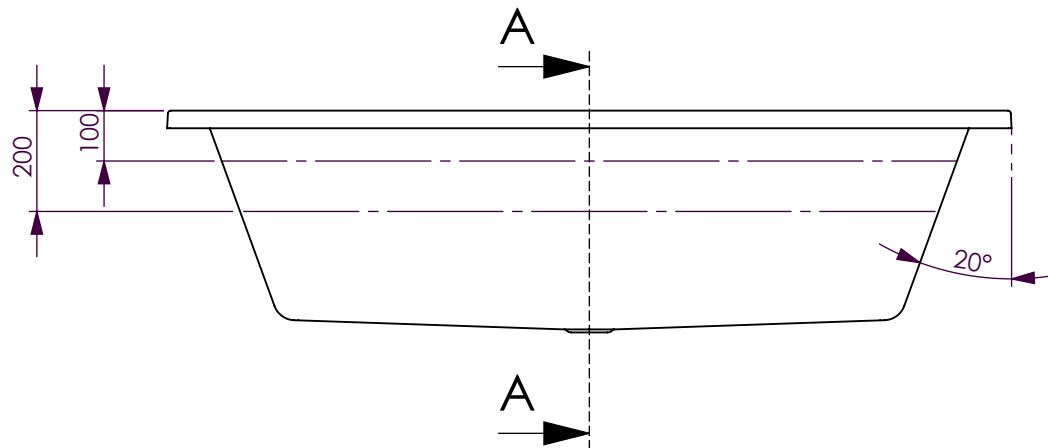

BATH VOLUME (APPROX)	
100mm Below Rim	246 Litres
200mm Below Rim	166 Litres

DECINA BATHROOMWARE  
CARINA 1675

DECINA BATHROOMWARE CONFIDENTIAL  
& PROPRIETARY.  
ALL INFORMATION ON THIS DRAWING  
PROPERTY OF  
DECINA BATHROOMWARE.

NOMINAL MEASUREMENTS ONLY -  
MANUFACTURING TOLERANCE +/- 5mm APPLY

Drawn: S Trood

Scale: 1:15

Sheet: A4

Tuesday, 17 August 2010

**CARINA 1675 - DETAILS**