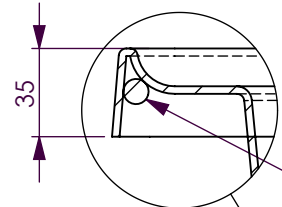

BATH VOLUME (APPROX)	
100mm Below Rim	128 Litres
200mm Below Rim	69 Litres

DETAIL B
SCALE 1 : 3

STEEL REINFORCING BAR

SECTION A-A

DECINA BATHROOMWARE BELLA 900 SHOWER BATH	DECINA BATHROOMWARE CONFIDENTIAL & PROPRIETARY. ALL INFORMATION ON THIS DRAWING PROPERTY OF DECINA BATHROOMWARE.	Drawn: S Trood
	NOMINAL MEASUREMENTS ONLY - MANUFACTURING TOLERANCE +/- 5mm APPLY	Scale: 1:12
		Sheet: A4
Sunday, 1 August 2010		

BELLA 900 - DETAILS