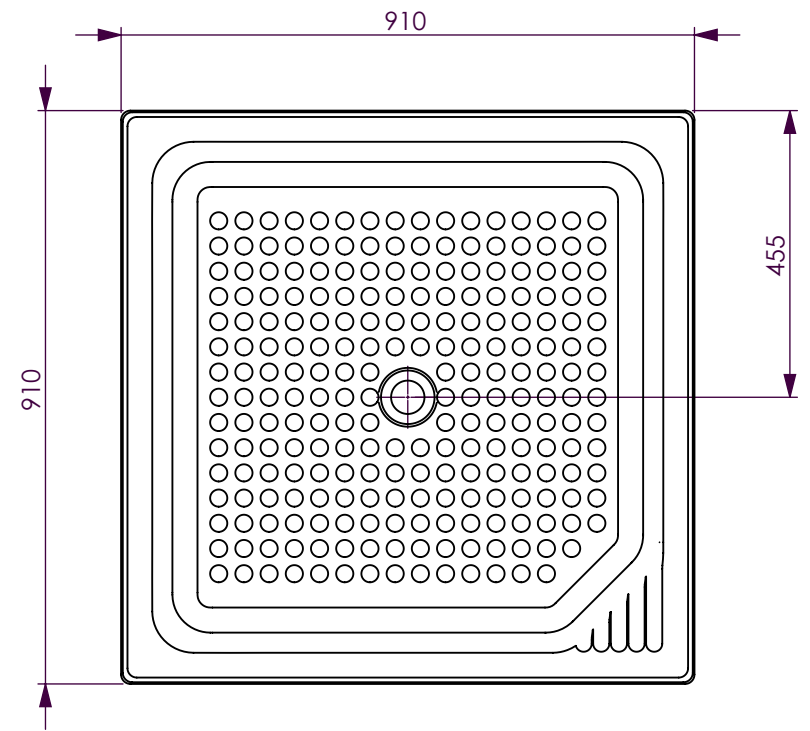

BATH VOLUME (APPROX)	
100mm Below Rim	128 Litres
200mm Below Rim	69 Litres

DETAIL B
SCALE 1 : 3

STEEL REINFORCING BAR

SECTION A-A

DECINA BATHROOMWARE BELLA 900 SHOWER BATH	DECINA BATHROOMWARE CONFIDENTIAL & PROPRIETARY. ALL INFORMATION ON THIS DRAWING PROPERTY OF DECINA BATHROOMWARE.	Drawn: S Trood
	NOMINAL MEASUREMENTS ONLY - MANUFACTURING TOLERANCE +/- 5mm APPLY	Scale: 1:12
		Sheet: A4
Sunday, 1 August 2010		

BELLA 900 - DETAILS