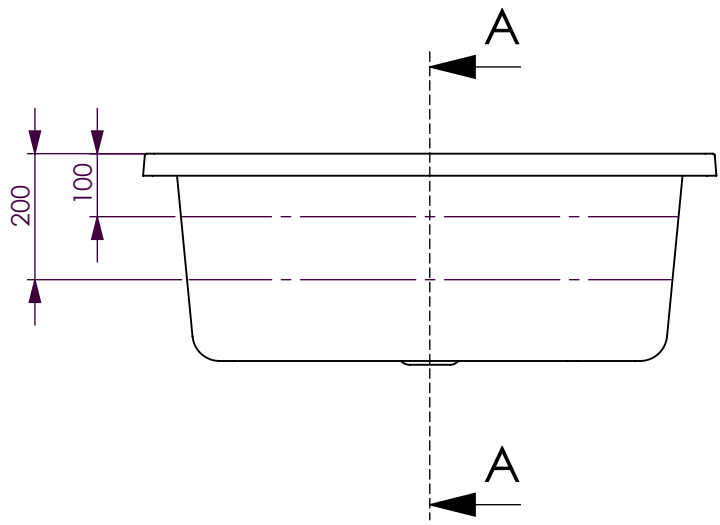

BATH VOLUME (APPROX)	
100mm Below Rim	128 Litres
200mm Below Rim	69 Litres

DETAIL B
SCALE 1 : 3

STEEL REINFORCING BAR

SECTION A-A

DECINA BATHROOMWARE BELLA 900 SHOWER BATH	DECINA BATHROOMWARE CONFIDENTIAL & PROPRIETARY. ALL INFORMATION ON THIS DRAWING PROPERTY OF DECINA BATHROOMWARE.	Drawn: S Trood
	NOMINAL MEASUREMENTS ONLY - MANUFACTURING TOLERANCE +/- 5mm APPLY	Scale: 1:12
		Sheet: A4
Sunday, 1 August 2010		

BELLA 900 - DETAILS