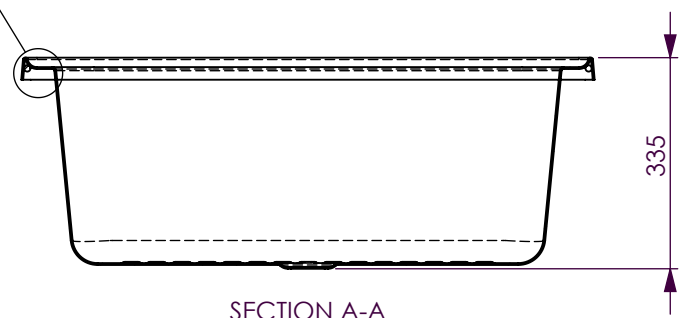

BATH VOLUME (APPROX)	
100mm Below Rim	128 Litres
200mm Below Rim	69 Litres

DETAIL B
SCALE 1 : 3

STEEL REINFORCING BAR

SECTION A-A

DECINA BATHROOMWARE BELLA 900 SHOWER BATH	DECINA BATHROOMWARE CONFIDENTIAL & PROPRIETARY. ALL INFORMATION ON THIS DRAWING PROPERTY OF DECINA BATHROOMWARE.	Drawn: S Trood
	NOMINAL MEASUREMENTS ONLY - MANUFACTURING TOLERANCE +/- 5mm APPLY	Scale: 1:12
		Sheet: A4
Sunday, 1 August 2010		

BELLA 900 - DETAILS