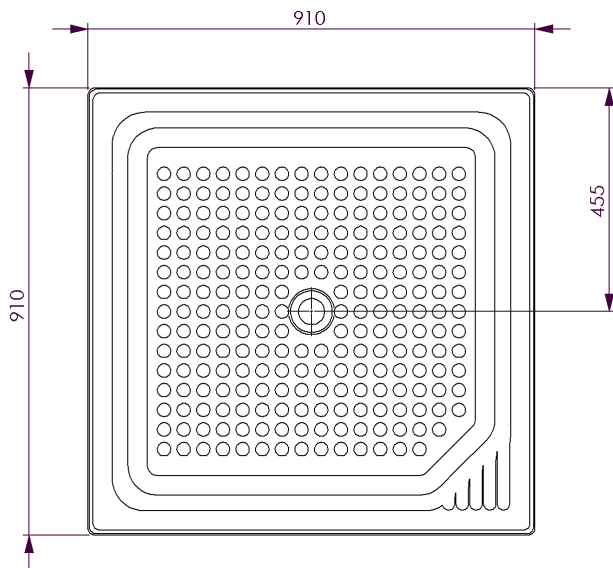

Baths

Bella with tile bead

910 x 910 x 335mm - 69 Litres

Many houses require a shower base that can double as a small bath in a depth which is easily accessible for the older or infirm. The bella offers all the same advantages of slip resistant surface and compact size.

Note: All bath volumes are measured in litres and 200mm from rim

*Terms and conditions apply please refer to the Decina catalogue or Decina website for full warranty information.