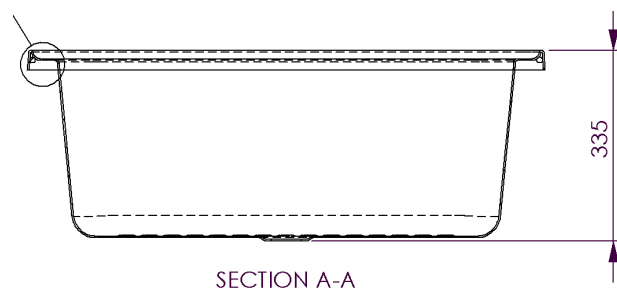

Baths

Bella with tile bead

910 x 910 x 335mm - 69 Litres

Many houses require a shower base that can double as a small bath in a depth which is easily accessible for the older or infirm. The bella offers all the same advantages of slip resistant surface and compact size.

Note: All bath volumes are measured in litres and 200mm from rim

*Terms and conditions apply please refer to the Decina catalogue or Decina website for full warranty information.