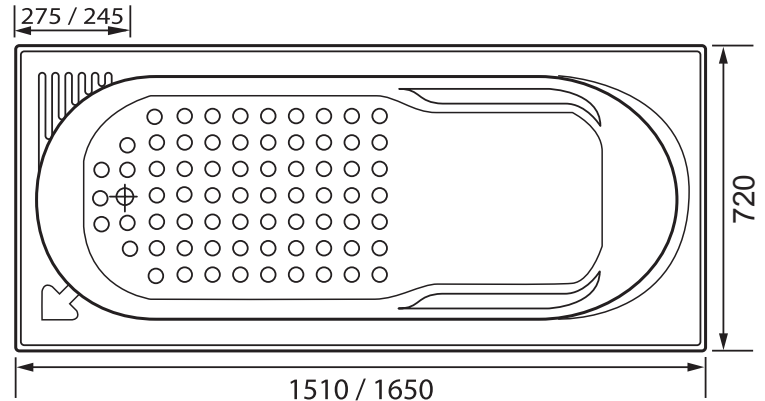

QLD	NSW	VIC	WA	SA	TAS	NTH QLD
TEL	(07) 3271 1944	(02) 9621 5088	(03) 9768 3768	(08) 9242 4766	(08) 8326 7638	(03) 6245 9008	(07) 4771 3400
FAX	(07) 3879 4244	(02) 8814 9898	(03) 9768 3769	(08) 9242 4733	(08) 8186 0699	(03) 6245 9002	(07) 4771 4955

Decina Bathroomware Pty Ltd

ABN 3984 5084 033

www.decina.com.au

100%
australian
made & owned

Lucite Sanitary Grade Acrylic
Steel Rim Reinforcement

decina
BATHROOMWARE
relaxingyoursenses