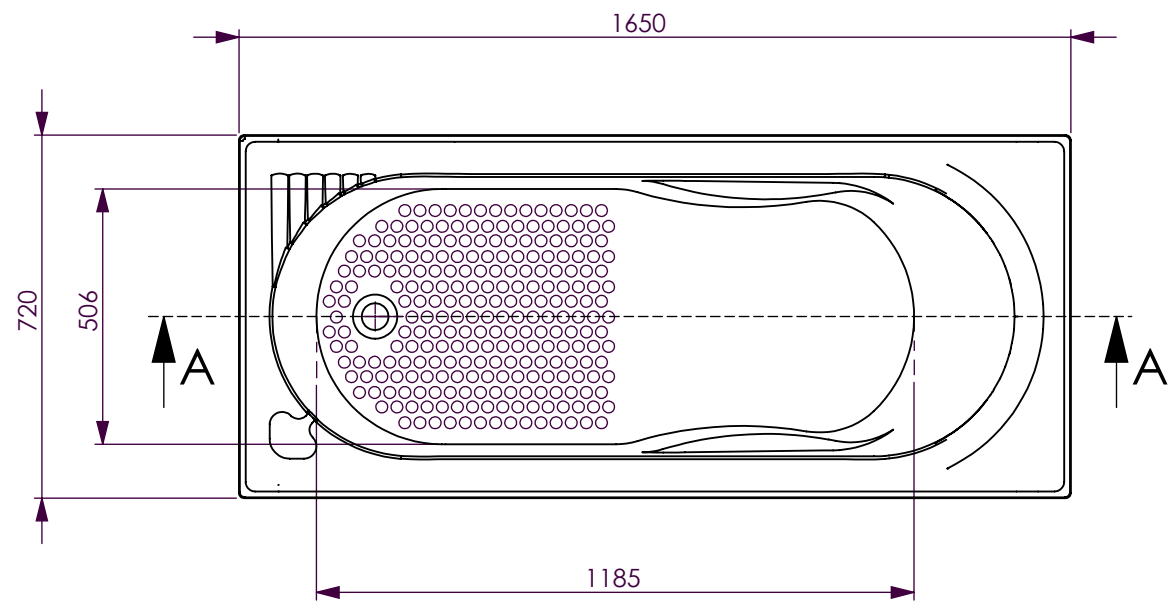

BATH VOLUME (APPROX)	
100mm Below Rim	168 Litres
200mm Below Rim	103 Litres

DECINA BATHROOMWARE BAMBINO 1650	DECINA BATHROOMWARE CONFIDENTIAL & PROPRIETARY. ALL INFORMATION ON THIS DRAWING PROPERTY OF DECINA BATHROOMWARE.	Drawn: S Trood
	NOMINAL MEASUREMENTS ONLY - MANUFACTURING TOLERANCE +/- 5mm APPLY	Scale: 1:15
		Sheet: A4
Thursday, 13 August 2009		

BAMBINO 1650 - DETAILS