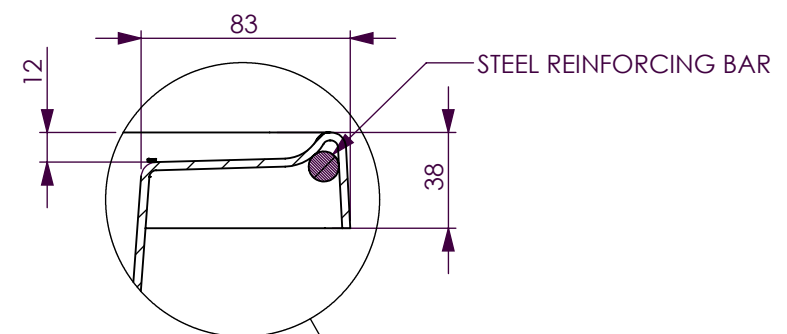

BATH VOLUME (APPROX)	
100mm Below Rim	168 Litres
200mm Below Rim	103 Litres

DECINA BATHROOMWARE BAMBINO 1650	DECINA BATHROOMWARE CONFIDENTIAL & PROPRIETARY. ALL INFORMATION ON THIS DRAWING PROPERTY OF DECINA BATHROOMWARE.	Drawn: S Trood
	NOMINAL MEASUREMENTS ONLY - MANUFACTURING TOLERANCE +/- 5mm APPLY	Scale: 1:15
		Sheet: A4
Thursday, 13 August 2009		