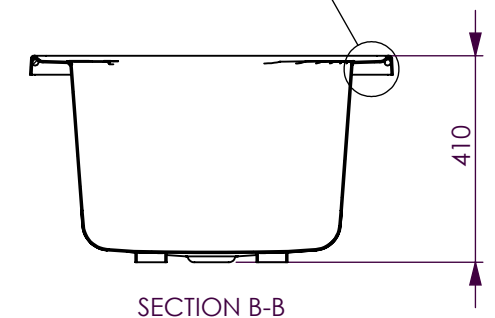

BATH VOLUME (APPROX)	
100mm Below Rim	168 Litres
200mm Below Rim	103 Litres

DECINA BATHROOMWARE BAMBINO 1650	DECINA BATHROOMWARE CONFIDENTIAL & PROPRIETARY. ALL INFORMATION ON THIS DRAWING PROPERTY OF DECINA BATHROOMWARE.	Drawn: S Trood
	NOMINAL MEASUREMENTS ONLY - MANUFACTURING TOLERANCE +/- 5mm APPLY	Scale: 1:15
		Sheet: A4
Thursday, 13 August 2009		

BAMBINO 1650 - DETAILS