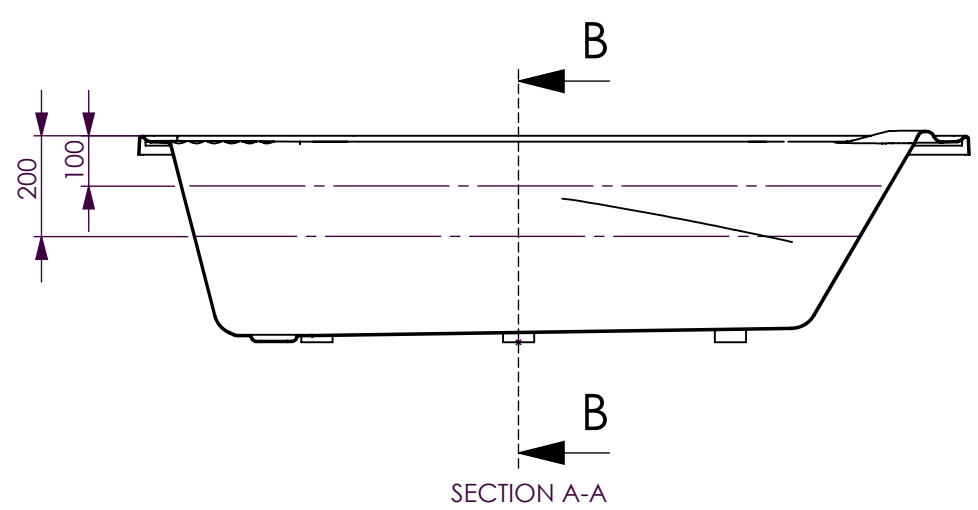

BATH VOLUME (APPROX)	
100mm Below Rim	168 Litres
200mm Below Rim	103 Litres

DECINA BATHROOMWARE BAMBINO 1650	DECINA BATHROOMWARE CONFIDENTIAL & PROPRIETARY. ALL INFORMATION ON THIS DRAWING PROPERTY OF DECINA BATHROOMWARE.	Drawn: S Trood
	NOMINAL MEASUREMENTS ONLY - MANUFACTURING TOLERANCE +/- 5mm APPLY	Scale: 1:15
		Sheet: A4
Thursday, 13 August 2009		

BAMBINO 1650 - DETAILS