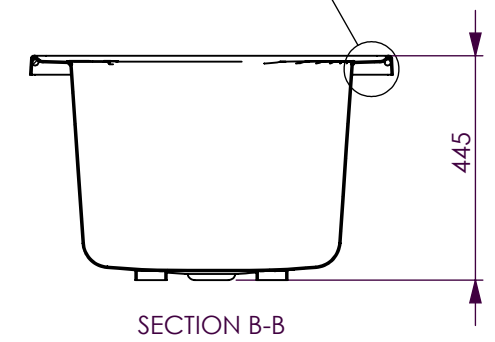

BATH VOLUME (APPROX)	
100mm Below Rim	188 Litres
200mm Below Rim	122 Litres

DECINA BATHROOMWARE ADATTO 1650	DECINA BATHROOMWARE CONFIDENTIAL & PROPRIETARY. ALL INFORMATION ON THIS DRAWING IS THE PROPERTY OF DECINA BATHROOMWARE.	Drawn: S Trood
	NOMINAL MEASUREMENTS ONLY. MANUFACTURING TOLERANCE +/-5mm APPLY	Scale: 1:15
		Sheet: A4
Thursday, 13 August 2009		