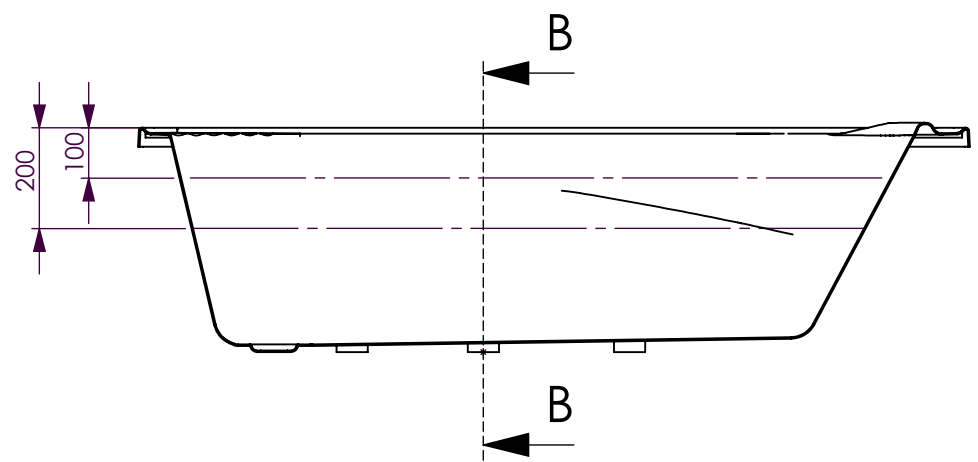

BATH VOLUME (APPROX)	
100mm Below Rim	188 Litres
200mm Below Rim	122 Litres

DECINA BATHROOMWARE ADATTO 1650	DECINA BATHROOMWARE CONFIDENTIAL & PROPRIETARY. ALL INFORMATION ON THIS DRAWING IS THE PROPERTY OF DECINA BATHROOMWARE.	Drawn: S Trood
	NOMINAL MEASUREMENTS ONLY. MANUFACTURING TOLERANCE +/-5mm APPLY	Scale: 1:15
		Sheet: A4
Thursday, 13 August 2009		