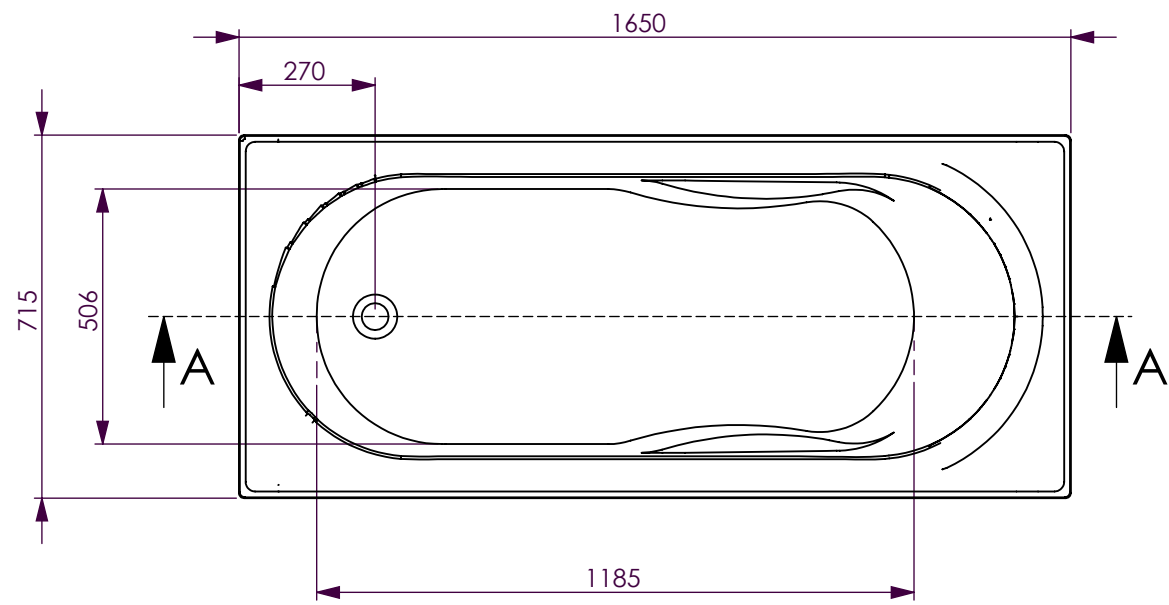

BATH VOLUME (APPROX)	
100mm Below Rim	188 Litres
200mm Below Rim	122 Litres

DECINA BATHROOMWARE ADATTO 1650	DECINA BATHROOMWARE CONFIDENTIAL & PROPRIETARY. ALL INFORMATION ON THIS DRAWING IS THE PROPERTY OF DECINA BATHROOMWARE.	Drawn: S Trood
	NOMINAL MEASUREMENTS ONLY. MANUFACTURING TOLERANCE +/-5mm APPLY	Scale: 1:15
		Sheet: A4
Thursday, 13 August 2009		

**ADATTO 1650 - DETAILS**