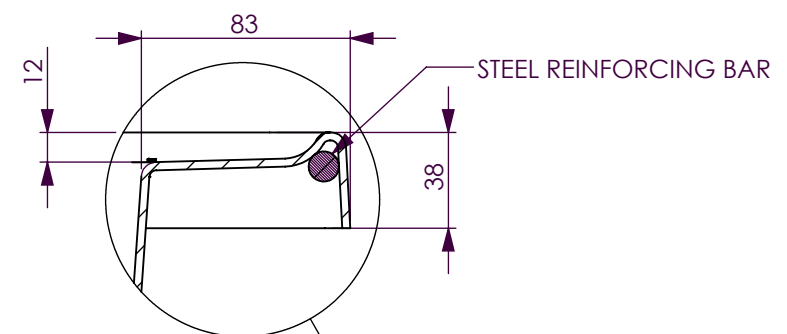

BATH VOLUME (APPROX)	
100mm Below Rim	188 Litres
200mm Below Rim	122 Litres

DECINA BATHROOMWARE ADATTO 1650	DECINA BATHROOMWARE CONFIDENTIAL & PROPRIETARY. ALL INFORMATION ON THIS DRAWING IS THE PROPERTY OF DECINA BATHROOMWARE.	Drawn: S Trood
	NOMINAL MEASUREMENTS ONLY. MANUFACTURING TOLERANCE +/-5mm APPLY	Scale: 1:15
		Sheet: A4
Thursday, 13 August 2009		

**ADATTO 1650 - DETAILS**