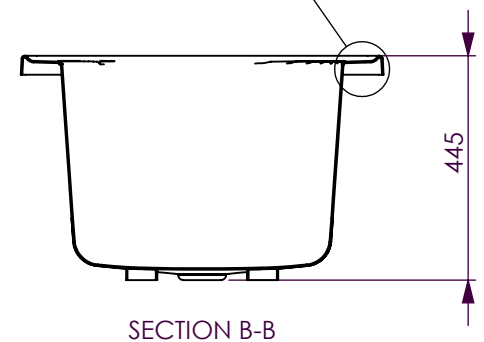

BATH VOLUME (APPROX)	
100mm Below Rim	165 Litres
200mm Below Rim	106 Litres

DECINA BATHROOMWARE ADATTO 1510	DECINA BATHROOMWARE CONFIDENTIAL & PROPRIETARY. ALL INFORMATION ON THIS DRAWING PROPERTY OF DECINA BATHROOMWARE.	Drawn: S Trood
	NOMINAL MEASUREMENTS ONLY. MANUFACTURING TOLERANCE +/-5mm APPLY	Scale: 1:15
		Sheet: A4
Thursday, 13 August 2009		