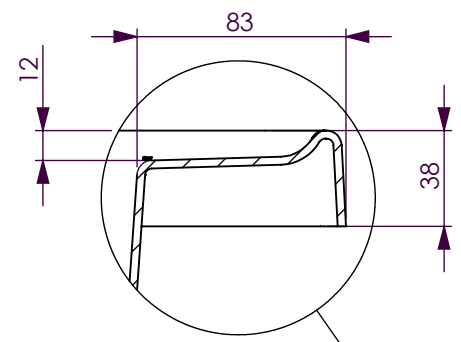

BATH VOLUME (APPROX)	
100mm Below Rim	165 Litres
200mm Below Rim	106 Litres

DECINA BATHROOMWARE ADATTO 1510	DECINA BATHROOMWARE CONFIDENTIAL & PROPRIETARY. ALL INFORMATION ON THIS DRAWING PROPERTY OF DECINA BATHROOMWARE.	Drawn: S Trood
	NOMINAL MEASUREMENTS ONLY. MANUFACTURING TOLERANCE +/-5mm APPLY	Scale: 1:15
		Sheet: A4
Thursday, 13 August 2009		