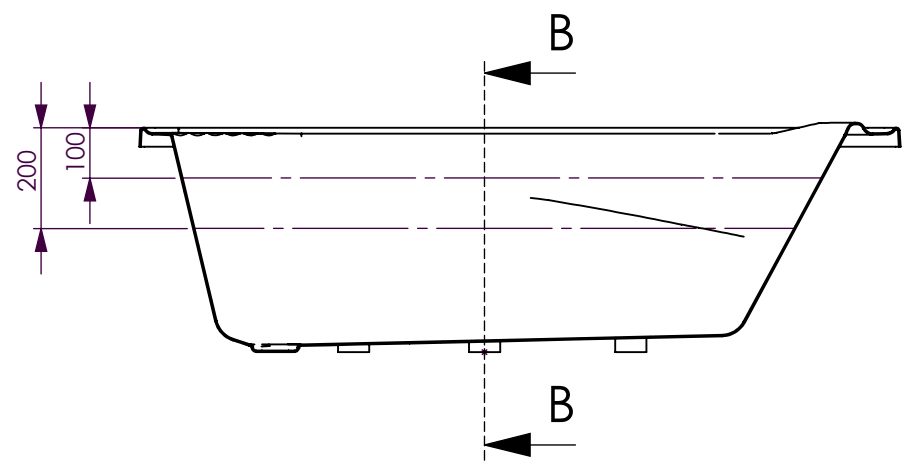

BATH VOLUME (APPROX)	
100mm Below Rim	165 Litres
200mm Below Rim	106 Litres

DECINA BATHROOMWARE ADATTO 1510	DECINA BATHROOMWARE CONFIDENTIAL & PROPRIETARY. ALL INFORMATION ON THIS DRAWING PROPERTY OF DECINA BATHROOMWARE.	Drawn: S Trood
	NOMINAL MEASUREMENTS ONLY. MANUFACTURING TOLERANCE +/-5mm APPLY	Scale: 1:15
		Sheet: A4
Thursday, 13 August 2009		

ADATTO 1510 - DETAILS