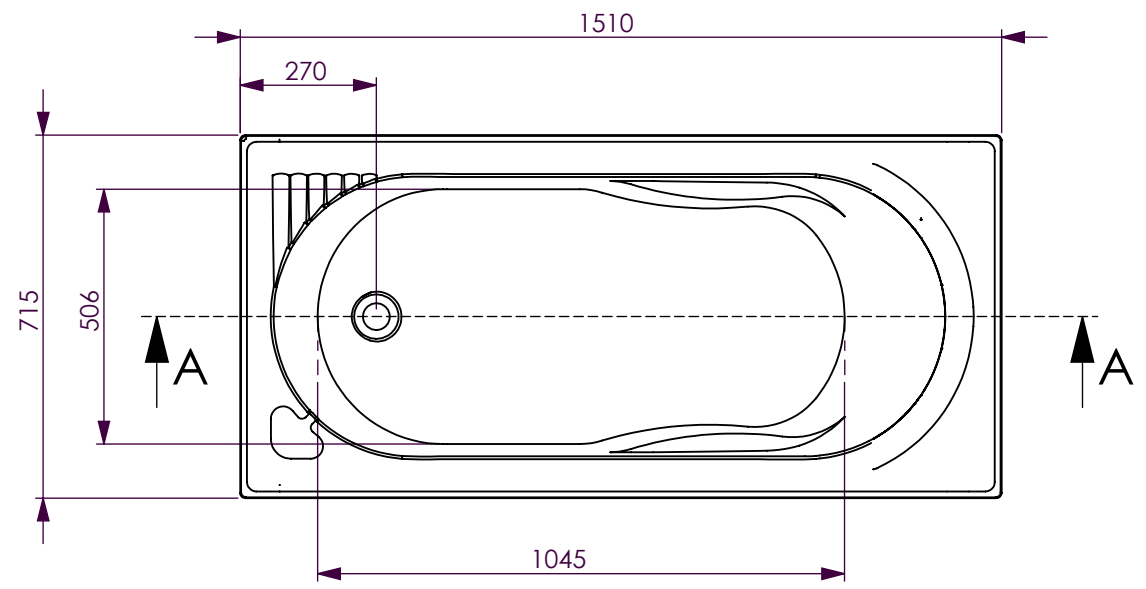

BATH VOLUME (APPROX)	
100mm Below Rim	165 Litres
200mm Below Rim	106 Litres

DECINA BATHROOMWARE ADATTO 1510	DECINA BATHROOMWARE CONFIDENTIAL & PROPRIETARY. ALL INFORMATION ON THIS DRAWING PROPERTY OF DECINA BATHROOMWARE.	Drawn: S Trood
	NOMINAL MEASUREMENTS ONLY. MANUFACTURING TOLERANCE +/-5mm APPLY	Scale: 1:15
		Sheet: A4
Thursday, 13 August 2009		

ADATTO 1510 - DETAILS