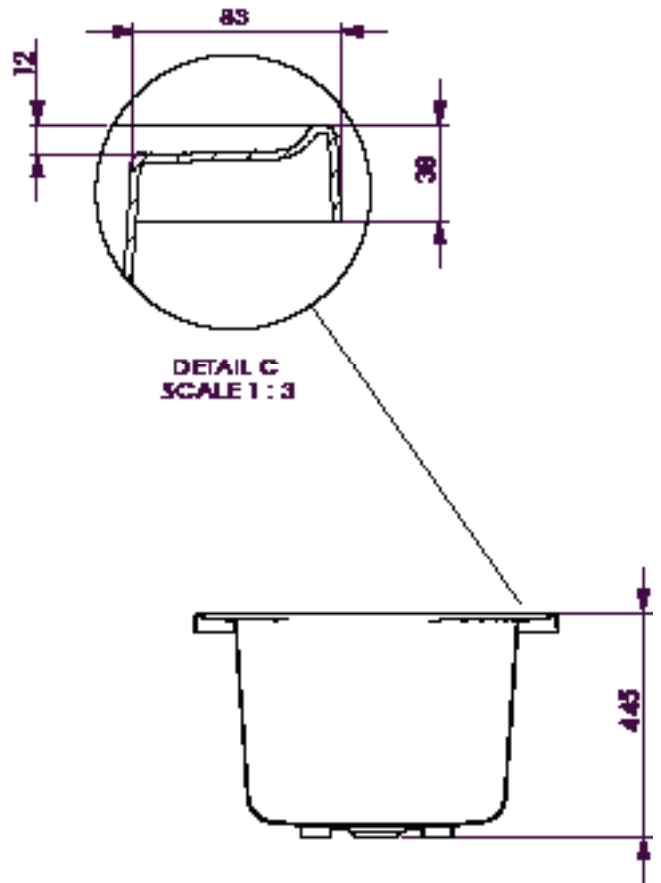

Baths

Adatto with tile bead

1510 x 715 x 445mm- 106 Litres
1650 x 715 x 445mm- 122 Litres

Similar to the Bambino, the Adatto features extra depth to allow the bather to fully recline into the water. Arm rests sweep around from the shoulder position to provide comfort and a lumbar support cradles the back. This bath also has self supporting feet for ease of installation.

Note: All bath volumes are measured in litres and 200mm from rim

*Terms and conditions apply please refer to the Decina catalogue or Decina website for full warranty information.