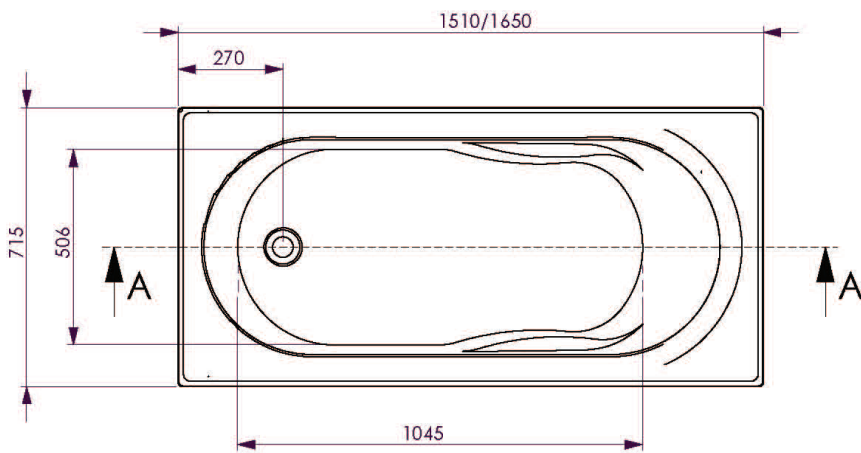

Baths

Adatto with tile bead

1510 x 715 x 445mm- 106 Litres
1650 x 715 x 445mm- 122 Litres

Similar to the Bambino, the Adatto features extra depth to allow the bather to fully recline into the water. Arm rests sweep around from the shoulder position to provide comfort and a lumbar support cradles the back. This bath also has self supporting feet for ease of installation.

Note: All bath volumes are measured in litres and 200mm from rim

*Terms and conditions apply please refer to the Decina catalogue or Decina website for full warranty information.