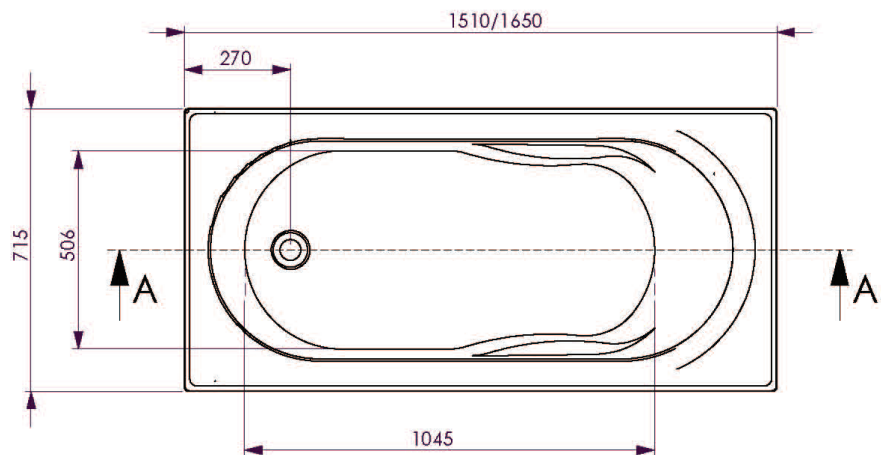

QLD	NSW	VIC	WA	SA	TAS	NTH QLD
TEL	(07) 3271 1944	(02) 9838 4944	(03) 9768 3768	(08) 9434 4466	(08) 8326 7638	(03) 6244 7455	(07) 4771 3400
FAX	(07) 3879 4244	(02) 9838 9055	(03) 9768 3769	(08) 9434 2224	(08) 8186 0699	(03) 6244 7317	(07) 4771 4955

Decina Bathroomware Pty Ltd

ABN 39 845 084 033

www.decina.com.au

100%
australian
made & owned

Sanitary Grade Acrylic
Steel Rim Reinforcement

DECINA
BATHROOMWARE
relaxing your senses