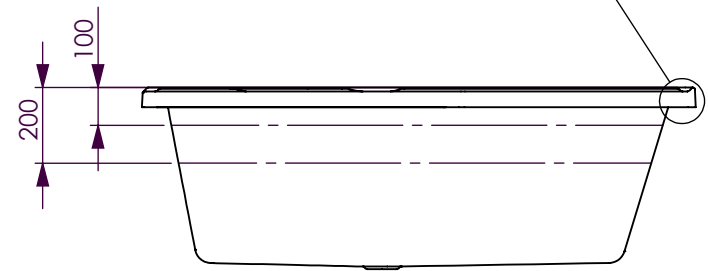

| BATH VOLUME (APPROX) | |
|----------------------|------------|
| 100mm Below Rim | 379 Litres |
| 200mm Below Rim | 259 Litres |

DETAIL F
SCALE 1 : 4

| | | |
|---------------------------------------|---|----------------|
| DECINA BATHROOMWARE ANGELIQUE 1465 | DECINA BATHROOMWARE CONFIDENTIAL & PROPRIETARY. ALL INFORMATION ON THIS DRAWING PROPERTY OF DECINA BATHROOMWARE. | Drawn: S Trood |
| | NOMINAL MEASUREMENTS ONLY - MANUFACTURING TOLERANCE +/- 5mm APPLY | Scale: 1:20 |
| | Monday, 27 July 2009 | Sheet: A4 |

ANGELIQUE 1465 CORNER - DETAILS