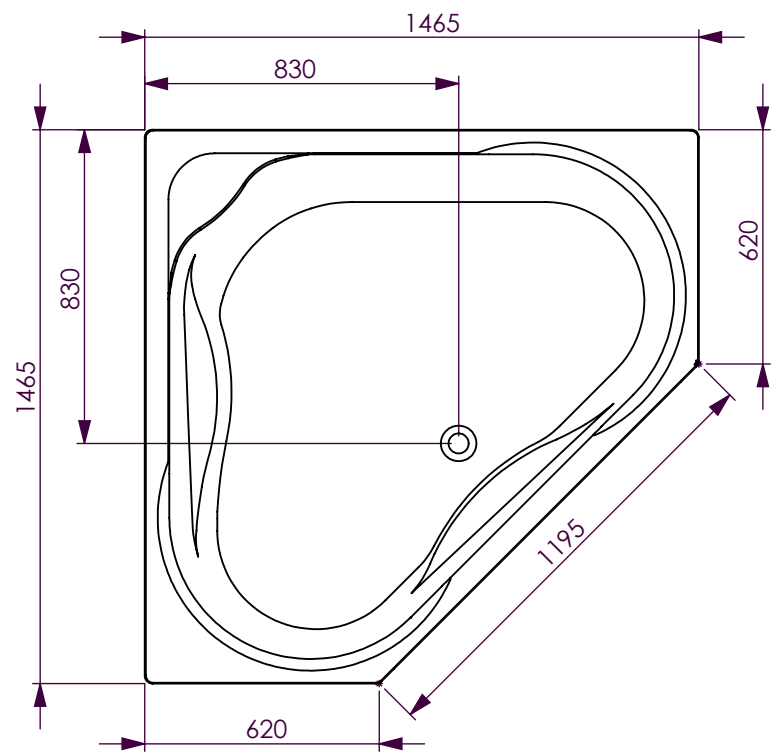

| BATH VOLUME (APPROX) | |
|----------------------|------------|
| 100mm Below Rim | 379 Litres |
| 200mm Below Rim | 259 Litres |

DETAIL F
SCALE 1 : 4

| | | |
|---------------------------------------|---|----------------|
| DECINA BATHROOMWARE ANGELIQUE 1465 | DECINA BATHROOMWARE CONFIDENTIAL & PROPRIETARY. ALL INFORMATION ON THIS DRAWING PROPERTY OF DECINA BATHROOMWARE. | Drawn: S Trood |
| | NOMINAL MEASUREMENTS ONLY - MANUFACTURING TOLERANCE +/- 5mm APPLY | Scale: 1:20 |
| | Monday, 27 July 2009 | Sheet: A4 |

ANGELIQUE 1465 CORNER - DETAILS