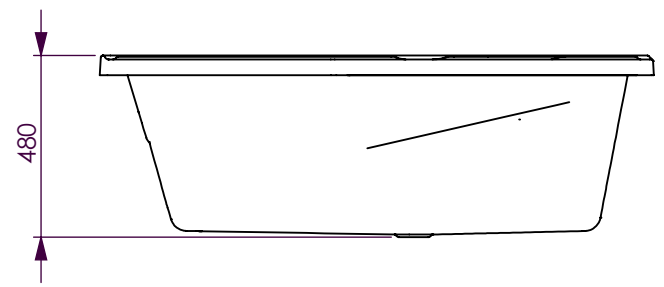

| BATH VOLUME (APPROX) | |
|----------------------|------------|
| 100mm Below Rim | 379 Litres |
| 200mm Below Rim | 259 Litres |

DETAIL F
SCALE 1 : 4

| | | |
|---------------------------------------|---|----------------|
| DECINA BATHROOMWARE ANGELIQUE 1465 | DECINA BATHROOMWARE CONFIDENTIAL & PROPRIETARY. ALL INFORMATION ON THIS DRAWING PROPERTY OF DECINA BATHROOMWARE. | Drawn: S Trood |
| | NOMINAL MEASUREMENTS ONLY - MANUFACTURING TOLERANCE +/- 5mm APPLY | Scale: 1:20 |
| | Monday, 27 July 2009 | Sheet: A4 |

ANGELIQUE 1465 CORNER - DETAILS