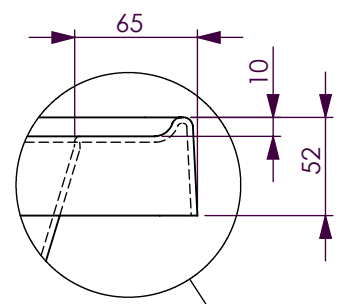

| BATH VOLUME (APPROX) | |
|----------------------|------------|
| 100mm Below Rim | 379 Litres |
| 200mm Below Rim | 259 Litres |

DETAIL F
SCALE 1 : 4

| | | |
|---------------------------------------|---|----------------|
| DECINA BATHROOMWARE ANGELIQUE 1465 | DECINA BATHROOMWARE CONFIDENTIAL & PROPRIETARY. ALL INFORMATION ON THIS DRAWING PROPERTY OF DECINA BATHROOMWARE. | Drawn: S Trood |
| | NOMINAL MEASUREMENTS ONLY - MANUFACTURING TOLERANCE +/- 5mm APPLY | Scale: 1:20 |
| | Monday, 27 July 2009 | Sheet: A4 |