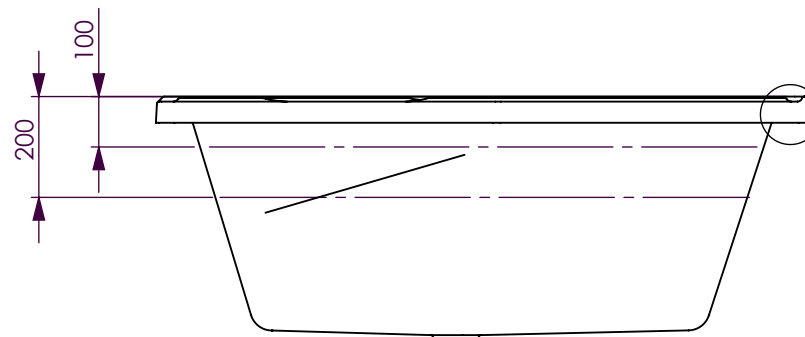

BATH VOLUME (APPROX)	
100mm Below Rim	267 Litres
200mm Below Rim	179 Litres

DECINA BATHROOMWARE  
ANGELIQUE 1295 CORNER

DECINA BATHROOMWARE CONFIDENTIAL & PROPRIETARY.  
ALL INFORMATION ON THIS DRAWING IS THE PROPERTY OF DECINA BATHROOMWARE.

NOMINAL MEASUREMENTS ONLY - MANUFACTURING TOLERANCE +/- 5mm APPLY

Drawn: S Trood

Scale: 1:15

Sheet: A4

Monday, 22 November 2010

**ANGELIQUE 1295 CORNER - DETAILS**