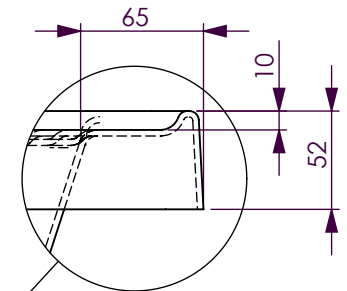

BATH VOLUME (APPROX)	
100mm Below Rim	267 Litres
200mm Below Rim	179 Litres

DECINA BATHROOMWARE  
ANGELIQUE 1295 CORNER

DECINA BATHROOMWARE CONFIDENTIAL & PROPRIETARY.  
ALL INFORMATION ON THIS DRAWING IS THE PROPERTY OF DECINA BATHROOMWARE.

NOMINAL MEASUREMENTS ONLY - MANUFACTURING TOLERANCE +/- 5mm APPLY

Drawn: S Trood

Scale: 1:15

Sheet: A4

Monday, 22 November 2010

**ANGELIQUE 1295 CORNER - DETAILS**