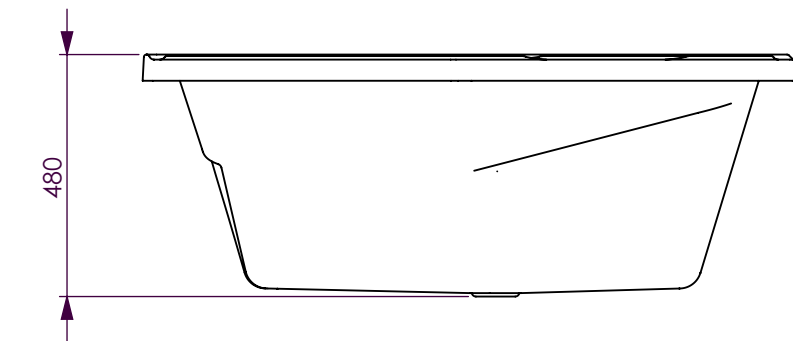

BATH VOLUME (APPROX)	
100mm Below Rim	267 Litres
200mm Below Rim	179 Litres

DECINA BATHROOMWARE  
ANGELIQUE 1295 CORNER

DECINA BATHROOMWARE CONFIDENTIAL & PROPRIETARY.  
ALL INFORMATION ON THIS DRAWING IS THE PROPERTY OF DECINA BATHROOMWARE.

NOMINAL MEASUREMENTS ONLY - MANUFACTURING TOLERANCE +/- 5mm APPLY

Drawn: S Trood

Scale: 1:15

Sheet: A4

Monday, 22 November 2010

**ANGELIQUE 1295 CORNER - DETAILS**