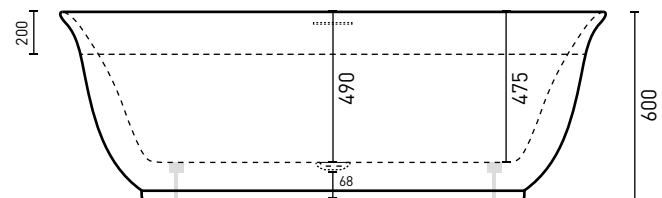

Lola Freestanding Bath

with Integrated Overflow

Product Code: **L01700W10**

The Lola's beautifully fluted silhouette, ultra thin bath lip and unique shadow base create an elegant & timeless design perfect for any bathroom space.

- Australian Standard 1172.5:2019
- Integrated Overflow
- Adjustable self-supporting feet
- Lumbar support
- Suitable for dual bathing

PRODUCT SPECIFICATIONS

Colour:	High gloss white
Material:	Premium sanitary grade acrylic
Length:	1700mm
Width:	800mm
Height:	600mm
Capacity:	198L [200mm below the bath rim]
Bath Type:	Freestanding
Waste Position:	Centre
Net Weight:	50kg
Warranty:	10 years* (refer to decina.com.au)

OPTIONAL ACCESSORIES

- 40mm Removable Pop-Down Waste W/O Chrome **OWA018**
- Fiore Headrest *Black Straight* **SY242-A-B**

PLEASE NOTE:

A flexible bath connector cannot be used with the Lola with an integrated overflow. Connect the waste directly to the drain.