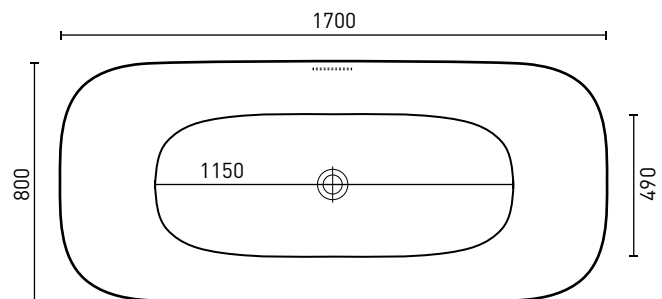

Lola Freestanding Bath

with Integrated Overflow

Product Code: **L01700W10**

The Lola's beautifully fluted silhouette, ultra thin bath lip and unique shadow base create an elegant & timeless design perfect for any bathroom space.

- Australian Standard 1172.5:2019
- Integrated Overflow
- Adjustable self-supporting feet
- Lumbar support
- Suitable for dual bathing

PRODUCT SPECIFICATIONS

Colour:	High gloss white
Material:	Premium sanitary grade acrylic
Length:	1700mm
Width:	800mm
Height:	600mm
Capacity:	198L [200mm below the bath rim]
Bath Type:	Freestanding
Waste Position:	Centre
Net Weight:	50kg
Warranty:	10 years* (refer to decina.com.au)

OPTIONAL ACCESSORIES

- 40mm Removable Pop-Down Waste W/O Chrome **OWA018**
- Fiore Headrest *Black Straight* **SY242-A-B**

PLEASE NOTE:

A flexible bath connector cannot be used with the Lola with an integrated overflow. Connect the waste directly to the drain.