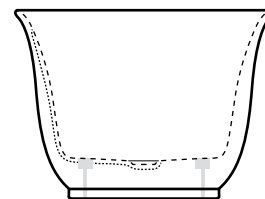

Lola Freestanding Bath

with Integrated Overflow

Product Code: **L01700W10**

The Lola's beautifully fluted silhouette, ultra thin bath lip and unique shadow base create an elegant & timeless design perfect for any bathroom space.

- Australian Standard 1172.5:2019
- Integrated Overflow
- Adjustable self-supporting feet
- Lumbar support
- Suitable for dual bathing

PRODUCT SPECIFICATIONS

Colour:	High gloss white
Material:	Premium sanitary grade acrylic
Length:	1700mm
Width:	800mm
Height:	600mm
Capacity:	198L [200mm below the bath rim]
Bath Type:	Freestanding
Waste Position:	Centre
Net Weight:	50kg
Warranty:	10 years* (refer to decina.com.au)

OPTIONAL ACCESSORIES

- 40mm Removable Pop-Down Waste W/O Chrome **OWA018**
- Fiore Headrest *Black Straight* **SY242-A-B**

PLEASE NOTE:

A flexible bath connector cannot be used with the Lola with an integrated overflow. Connect the waste directly to the drain.