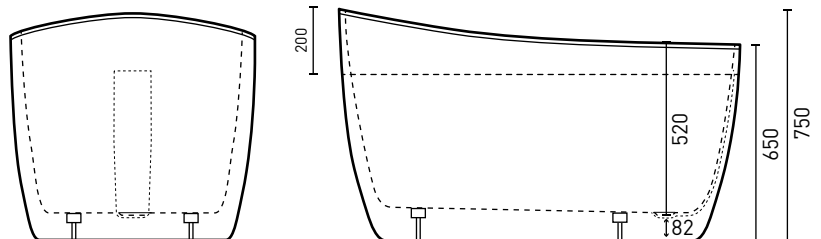

Cosmo Freestanding Soaker Bath with Integrated Overflow

Product Code: **C01300WIO**

The elegant, soft curves of the Cosmo soaker bath create a charming organic shape. Extra high sides create increased internal depth for soaking, while the shorter length saves on bathroom space.

- Australian Standard 1172.5:2019
- Integrated Overflow
- Adjustable self-supporting feet
- Lumbar support
- Full body submersion
- Thermally efficient

PRODUCT SPECIFICATIONS

| | |
|-----------------|------------------------------------|
| Colour: | High gloss white |
| Material: | Premium sanitary grade acrylic |
| Length: | 1300mm |
| Width: | 800mm |
| Height: | 750mm |
| Capacity: | 240L [200mm below the bath rim] |
| Bath Type: | Freestanding |
| Waste Position: | End |
| Net Weight: | 42kg |
| Warranty: | 10 years* (refer to decina.com.au) |

OPTIONAL ACCESSORIES

- 40mm Removable Pop-Down Waste W/O Chrome **OWA018**
- Sia Headrest *Black Curved* **SY242-B**

PLEASE NOTE:

A flexible bath connector cannot be used with the Cosmo with an integrated overflow. Connect the waste directly to the drain.