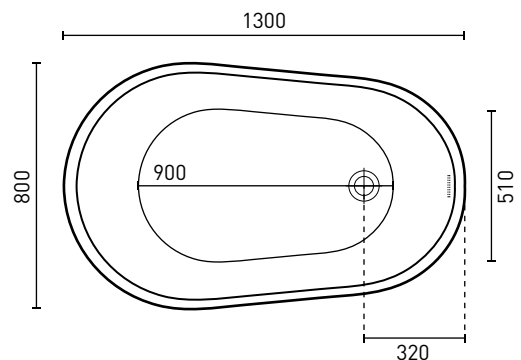

DECINA
DISCOVER INDULGENCE

DECINA.COM.AU 1300 DECINA

*Warranty T&Cs apply, visit decina.com.au Decina reserves the right to change specifications without notice. Due to manufacturing tolerances dimensions may vary +/- 5mm. We recommend installation does not start until after delivery. Please confirm all particulars prior to purchase, call 1300 DECINA or visit decina.com.au