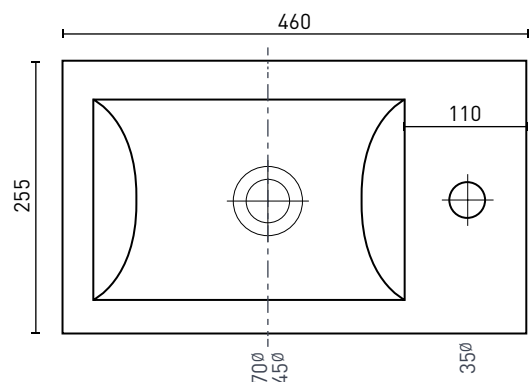

Prima Powder Room Wall Basin

Product Code: **PRBW**

The Prima's wall hung installation makes it ideal for small bathrooms & powder rooms, where a vanity unit is not required. Comes with wall fixing kit. Taphole is on the right side only.

- AS/NZ Standard AS1172.4:2019
- Wall hung
- Mounting Hardware
- Tap hole

PRODUCT SPECIFICATIONS

Colour:	High gloss white
Material:	Premium vitreous china
Length:	460mm
Width:	255mm
Height:	115mm
Capacity:	5L
Basin Type:	Wall hung
Net Weight:	8.5kg
Warranty:	10 years* (refer to decina.com.au)

TOP VIEW

RIGHT SIDE VIEW

DECINA
DISCOVER INDULGENCE

DECINA.COM.AU 1300 DECINA

*Warranty T&Cs apply, visit decina.com.au Decina reserves the right to change specifications without notice. Due to manufacturing tolerances dimensions may vary +/- 5mm. We recommend installation does not start until after delivery. Please confirm all particulars prior to purchase, call 1300 DECINA or visit decina.com.au