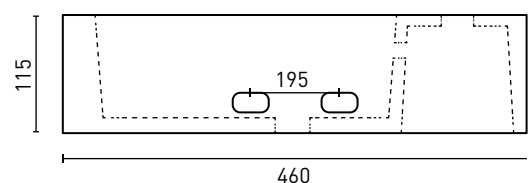

Prima Powder Room Wall Basin

Product Code: **PRBW**

The Prima's wall hung installation makes it ideal for small bathrooms & powder rooms, where a vanity unit is not required. Comes with wall fixing kit. Taphole is on the right side only.

- AS/NZ Standard AS1172.4:2019
- Wall hung
- Mounting Hardware
- Tap hole

PRODUCT SPECIFICATIONS

Colour:	High gloss white
Material:	Premium vitreous china
Length:	460mm
Width:	255mm
Height:	115mm
Capacity:	5L
Basin Type:	Wall hung
Net Weight:	8.5kg
Warranty:	10 years* (refer to decina.com.au)

TOP VIEW

RIGHT SIDE VIEW

DECINA
DISCOVER INDULGENCE

DECINA.COM.AU 1300 DECINA

*Warranty T&Cs apply, visit decina.com.au Decina reserves the right to change specifications without notice. Due to manufacturing tolerances dimensions may vary +/- 5mm. We recommend installation does not start until after delivery. Please confirm all particulars prior to purchase, call 1300 DECINA or visit decina.com.au