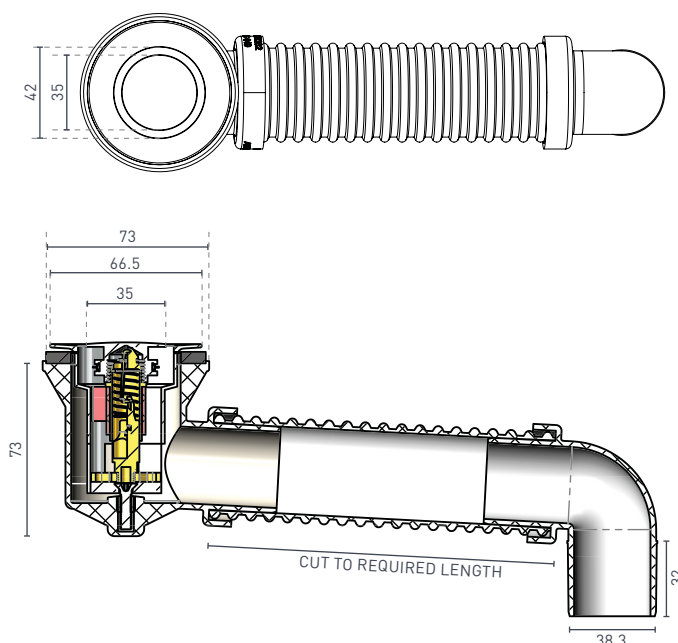

Bath Pop-Down Waste & Flexi Connector

Product Code: **OWA010** (Chrome)

Due to its 77mm height, this waste and flexi connector is the ideal solution for Freestanding baths and spas that have a clearance of less than 100mm. Thanks to its innovative design, the Pop Down waste sits flush in its open position providing a clean, consistent look throughout your bathroom. The Pop Down plug mechanism can be easily removed for cleaning and maintenance.

- WaterMark Approved
- Adjustable Flexible connector to max 600mm
- 40mm pop-down removable waste with various finishes
- Removable cartridge for drain access and cleaning
- Easy installation due to top fix design
- Adjustable depth for bath thickness up to 12mm
- Premium solution for free standing baths
- Ideal for limited space (77mm height)
- **1 year guarantee** (replacement only)

PRODUCT SPECIFICATIONS

Material: Brass & chrome

Outlet size: 40mm

Warranty: 1 year (replacement only)

AVAILABLE FINISHES

Chrome
OWA010

OPTIONAL ACCESSORIES

- Screw pack for bath pop down **OWA015**
(Necessary when installing baths with integrated overflow)

DECINA
DISCOVER INDULGENCE

DECINA.COM.AU 1300 DECINA

*Warranty T&Cs apply, visit decina.com.au Decina reserves the right to change specifications without notice. Due to manufacturing tolerances dimensions may vary +/- 5mm. Please confirm all particulars prior to purchase, call 1300 DECINA or visit decina.com.au