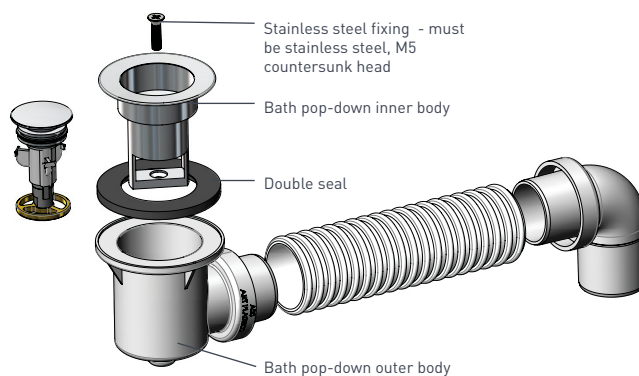

Bath Pop-Down Waste & Flexi Connector

Product Code: **OWA010** (Chrome)

Due to its 77mm height, this waste and flexi connector is the ideal solution for Freestanding baths and spas that have a clearance of less than 100mm. Thanks to its innovative design, the Pop Down waste sits flush in its open position providing a clean, consistent look throughout your bathroom. The Pop Down plug mechanism can be easily removed for cleaning and maintenance.

- WaterMark Approved
- Adjustable Flexible connector to max 600mm
- 40mm pop-down removable waste with various finishes
- Removable cartridge for drain access and cleaning
- Easy installation due to top fix design
- Adjustable depth for bath thickness up to 12mm
- Premium solution for free standing baths
- Ideal for limited space (77mm height)
- **1 year guarantee** (replacement only)

PRODUCT SPECIFICATIONS

Material: Brass & chrome

Outlet size: 40mm

Warranty: 1 year (replacement only)

AVAILABLE FINISHES

Chrome
OWA010

OPTIONAL ACCESSORIES

- Screw pack for bath pop down **OWA015**
(Necessary when installing baths with integrated overflow)