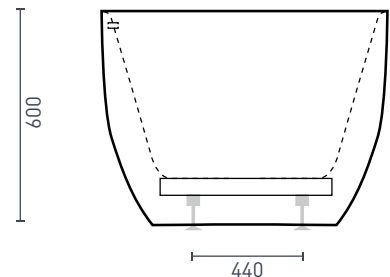

- Australian Standard 1172.5:2019
- Adjustable self-supporting feet
- Suitable for dual bathing
- Full steel support frame
- Integrated chrome slot overflow
- Lumbar support

PRODUCT SPECIFICATIONS

Colour:	High gloss white
Material:	Premium sanitary grade acrylic
Length:	1500mm / 1700mm
Width:	800mm
Height:	600mm
Capacity:	165L / 176L [200mm below the bath rim]
Bath Type:	Freestanding
Waste Position:	Centre
Net Weight:	41kg / 46kg
Warranty:	10 years* (refer to decina.com.au)

OPTIONAL ACCESSORIES

- Sia Headrest *Black Curved* **SY242-B**

PLEASE NOTE:

A flexible bath connector cannot be used with this bath. Connect the waste directly to the drain or we recommend using an Art Bath Bend Pop Down® with Connector (21831.01), available at most plumbing outlets.