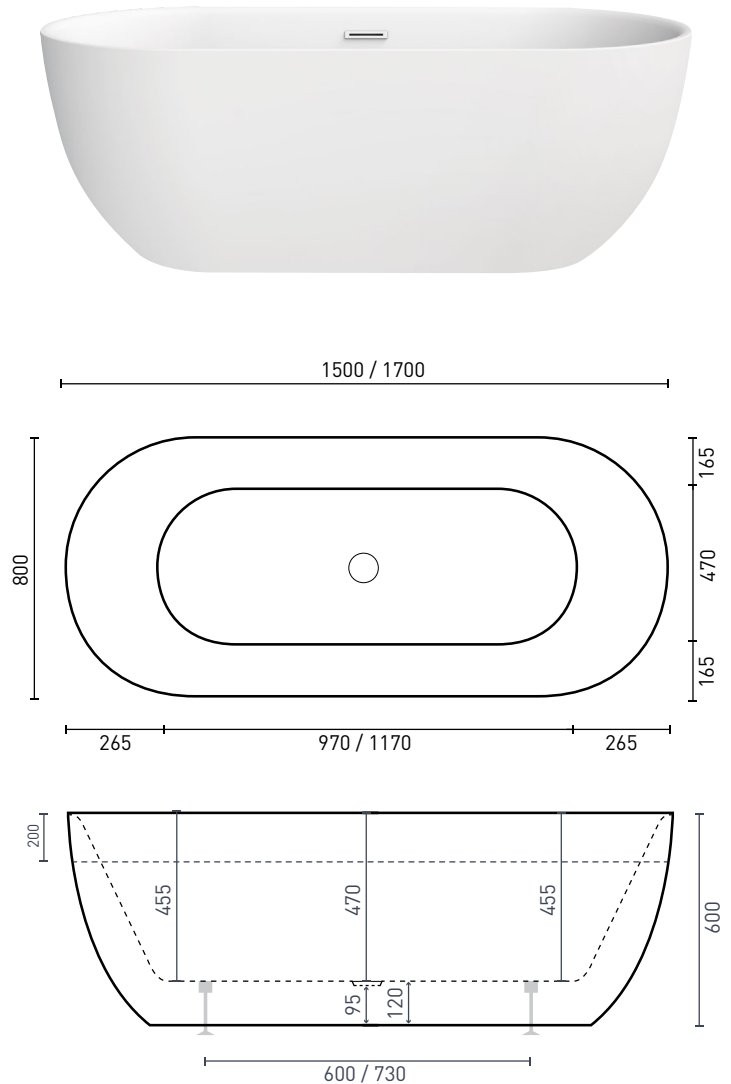

Valentina Gloss Freestanding Bath

Product Code: **VA1500GW / VA1700GW**

The stylish Valentina freestanding bath has stunning, smooth curves designed for lovers of oval baths. Finished in high gloss white.

- Australian Standard 1172.5:2019
- Adjustable self-supporting feet
- Suitable for dual bathing
- Full steel support frame
- Integrated chrome slot overflow
- Lumbar support

PRODUCT SPECIFICATIONS

Colour:	High gloss white
Material:	Premium sanitary grade acrylic
Length:	1500mm / 1700mm
Width:	800mm
Height:	600mm
Capacity:	165L / 176L [200mm below the bath rim]
Bath Type:	Freestanding
Waste Position:	Centre
Net Weight:	41kg / 46kg
Warranty:	10 years* (refer to decina.com.au)

OPTIONAL ACCESSORIES

- Sia Headrest *Black Curved* **SY242-B**

PLEASE NOTE:

A flexible bath connector cannot be used with this bath. Connect the waste directly to the drain or we recommend using an Art Bath Bend Pop Down® with Connector (21831.01), available at most plumbing outlets.