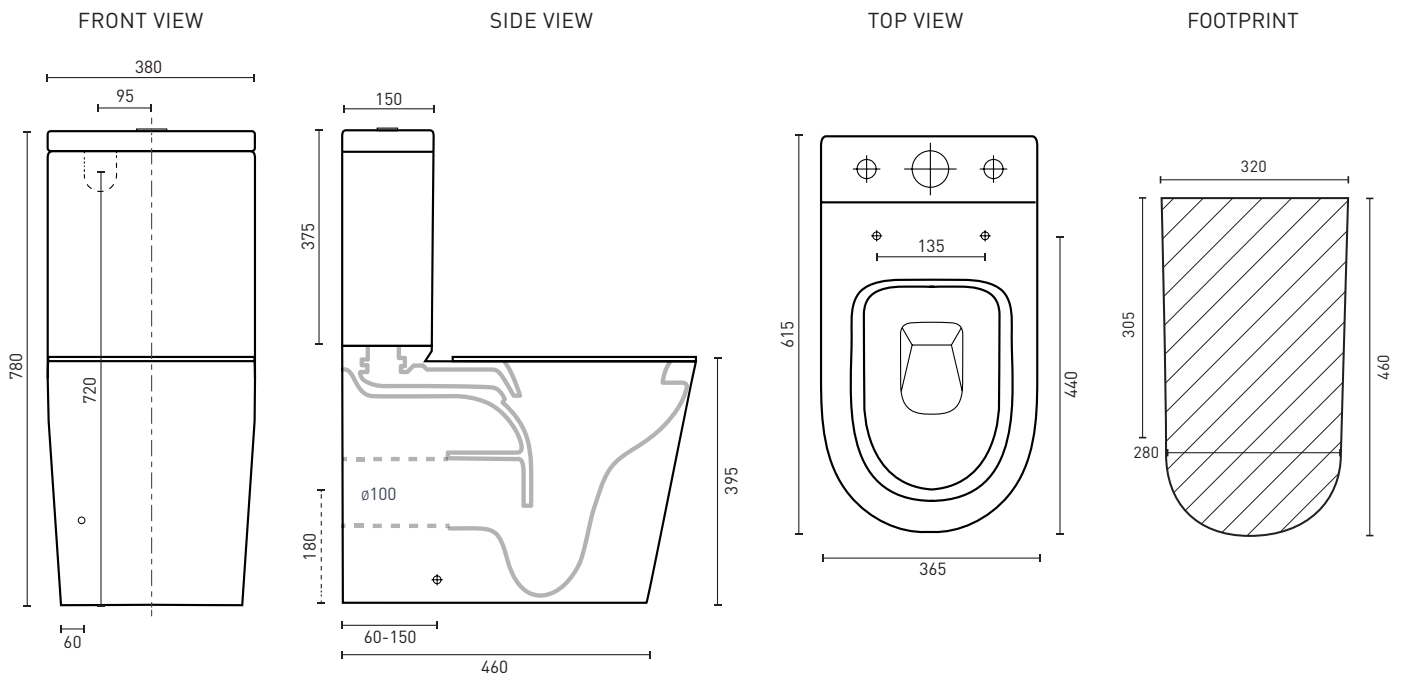

Prezzo Rimless Back-to-Wall Toilet Suite

Product Code: **PRTSWFR**
Watermark Approval: **AS1172**

CISTERN & PAN

PRODUCT SPECIFICATIONS

- Item Colour:** White gloss
- Material:** Vitreous china cistern & pan
- Depth:** 615mm
- Width:** 380mm
- Height:** 780mm
- Pan Height:** 395mm
- Cistern:** Universal close coupled cistern
- Buttons:** Chrome, dual flush round buttons
- Seat:** Soft close, quick release seat/lid, stainless steel hinges
- Rim Type:** Rimless
- Trap Type:** Universal set out 60mm -150mm optional extended set out 150 -250mm*
- Water Inlet:** Universal LH rear inlet and LH/RH bottom inlet
- WELS-Rating:** WELS 4 Star - 4.5/3L (3.3L avg. flush)
- Warranty:** 10 years - cistern & pan / 1 year seat/lid & valves (refer to decina.com.au)

SCAN. WATCH.
FIND OUT WHAT
ALL THE FLUSH
IS ABOUT...

OPTIONAL ACCESSORIES

*Decina Universal Adjustable (150-250mm pan connector) **DEPCU**

DECINA
DISCOVER INDULGENCE

DECINA.COM.AU 1300 DECINA

*Warranty T&Cs apply, visit decina.com.au Decina reserves the right to change specifications without notice. Due to manufacturing tolerances dimensions may vary +/- 5mm. We recommend installation does not start until after delivery. Please confirm all particulars prior to purchase, call 1300 DECINA or visit decina.com.au