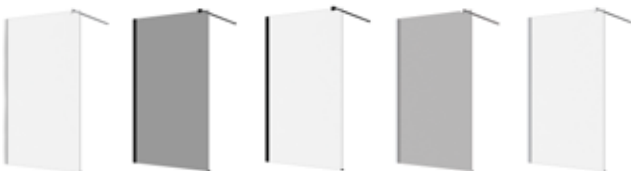

M SERIES WALL FIXED SHOWER PANEL

- 10mm toughened glass

This contemporary shower panel can be fixed to a tiled wall and installed on floor tiles or a Luna shower base. The panel is available with clear or tinted glass and chrome, brushed nickel or black fittings.

SIZE (w) x (h) mm

860 x 2000 / 960 x 2000 / 1160 x 2000

CLEAR GLASS/CHROME FITTINGS

MSP860 / MSP960 / MSP1160

TINTED GLASS/CHROME FITTINGS

MSP860BC / MSP960BC / MSP1160BC

CLEAR GLASS/BLACK FITTINGS

MSP860CB / MSP960CB / MSP1160CB

TINTED GLASS/BLACK FITTINGS

MSP860B / MSP960B / MSP1160B

CLEAR GLASS/BRUSHED NICKEL FITTINGS

MSP860CN / MSP960CN / MSP1160CN

Shower brace 1050mm (can be cut down to size)

Shower screen is wall adjustable +15mm

SCAN ME FOR MORE INFO