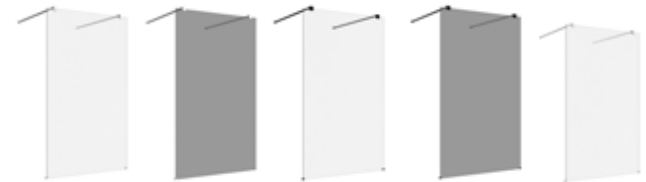

M SERIES FREESTANDING SHOWER PANEL

- 10mm toughened glass

This striking, dual entry shower panel can be placed anywhere in the bathroom and, supported by two shower braces, it's perfect for a large, modern bathroom. The panel is available with clear or tinted glass and chrome, brushed nickel or black braces.

SIZE (w) x (h) mm

1150 x 2000

CLEAR GLASS/CHROME FITTINGS

MSP1150FREE

TINTED GLASS/CHROME FITTINGS

MSP1150FREEBC

CLEAR GLASS/BLACK FITTINGS

MSP1150FREECB

TINTED GLASS/BLACK FITTINGS

MSP1150FREEB

CLEAR GLASS/BRUSHED NICKEL FITTINGS

MSP1150FREECN

Shower brace 1050mm (can be cut down to size) .

SCAN ME FOR MORE INFO