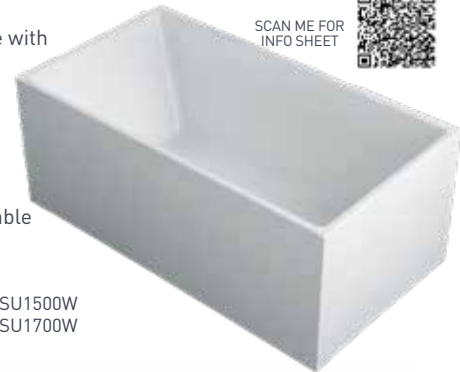

SUZANA

Rectangular in shape with square edges, this bath can be installed up against a wall or into a corner. Reclining back rests at either end make it comfortable for dual bathing.

SIZE (l) x (w) x (d) mm
1500 x 800 x 600 (182L) SU1500W
1700 x 800 x 600 (204L) SU1700W

SCAN ME FOR
INFO SHEET

SCAN ME FOR
INFO SHEET