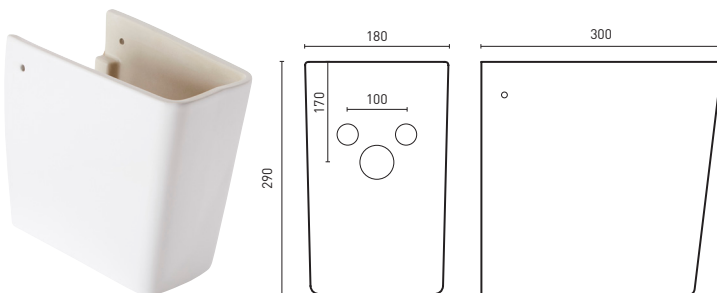

Aria Wall Mounted / Pedstal Basin

Product Code: **ARBWMW460**

The highly durable and functional Aria wall basin is designed to be mounted to a wall and features a wide soap platform area. Wall installation kit, chrome pop-up plug and waste included. Matching shroud available.

- AS/NZ Standard AS1172.4.2019
- Wall mounted basin
- Chrome pop-up plug and waste included

PRODUCT SPECIFICATIONS

Colour:	High gloss white
Material:	Superior vitreous china
Length:	450mm
Width:	375mm
Height:	200mm
Capacity:	7.4L
Basin Type:	Wall mounted
Net Weight:	16.7kg
Tapholes:	NTH
Warranty:	10 years* (refer to decina.com.au)

OPTIONAL ACCESSORIES

- ☒ Aria Shroud **SHR460**
- ☒ 32mm pop-up basin waste - chrome **WA004**
- ☒ 32 X 40mm Quattro pop-up basin waste - chrome **WA005**
- ☒ 32mm pop-up basin waste - gloss white **WA006**
- ☒ 32mm pop-up basin waste - matte white **WA007**

DECINA
DISCOVER INDULGENCE

DECINA.COM.AU 1300 DECINA

*Warranty T&Cs apply, visit decina.com.au Decina reserves the right to change specifications without notice. Due to manufacturing tolerances dimensions may vary +/- 5mm. We recommend installation does not start until after delivery. Please confirm all particulars prior to purchase, call 1300 DECINA or visit decina.com.au