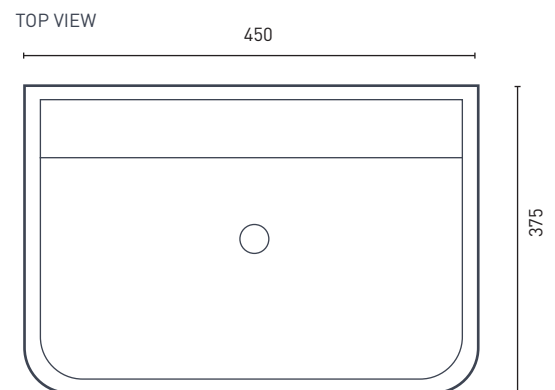

Aria Wall Mounted / Pedstal Basin

Product Code: **ARBWMW460**

The highly durable and functional Aria wall basin is designed to be mounted to a wall and features a wide soap platform area. Wall installation kit, chrome pop-up plug and waste included. Matching shroud available.

- AS/NZ Standard AS1172.4.2019
- Wall mounted basin
- Chrome pop-up plug and waste included

PRODUCT SPECIFICATIONS

Colour:	High gloss white
Material:	Superior vitreous china
Length:	450mm
Width:	375mm
Height:	200mm
Capacity:	7.4L
Basin Type:	Wall mounted
Net Weight:	16.7kg
Tapholes:	NTH
Warranty:	10 years* (refer to decina.com.au)

OPTIONAL ACCESSORIES

- ☒ Aria Shroud **SHR460**
- ☒ 32mm pop-up basin waste - chrome **WA004**
- ☒ 32 X 40mm Quattro pop-up basin waste - chrome **WA005**
- ☒ 32mm pop-up basin waste - gloss white **WA006**
- ☒ 32mm pop-up basin waste - matte white **WA007**

DECINA
DISCOVER INDULGENCE

DECINA.COM.AU 1300 DECINA

*Warranty T&Cs apply, visit decina.com.au Decina reserves the right to change specifications without notice. Due to manufacturing tolerances dimensions may vary +/- 5mm. We recommend installation does not start until after delivery. Please confirm all particulars prior to purchase, call 1300 DECINA or visit decina.com.au