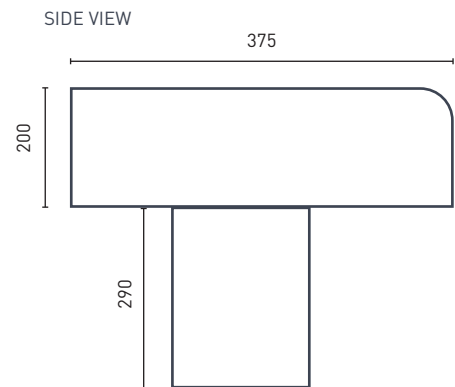

Aria Wall Mounted / Pedstal Basin

Product Code: **ARBWMW460**

The highly durable and functional Aria wall basin is designed to be mounted to a wall and features a wide soap platform area. Wall installation kit, chrome pop-up plug and waste included. Matching shroud available.

- AS/NZ Standard AS1172.4.2019
- Wall mounted basin
- Chrome pop-up plug and waste included

PRODUCT SPECIFICATIONS

Colour:	High gloss white
Material:	Superior vitreous china
Length:	450mm
Width:	375mm
Height:	200mm
Capacity:	7.4L
Basin Type:	Wall mounted
Net Weight:	16.7kg
Tapholes:	NTH
Warranty:	10 years* (refer to decina.com.au)

OPTIONAL ACCESSORIES

- Aria Shroud **SHR460**
- 32mm pop-up basin waste - chrome **WA004**
- 32 X 40mm Quattro pop-up basin waste - chrome **WA005**
- 32mm pop-up basin waste - gloss white **WA006**
- 32mm pop-up basin waste - matte white **WA007**