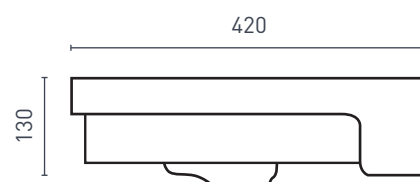

OPTIONAL ACCESSORIES

- ☒ 32 X 40mm Quattro pop-up basin waste - chrome **WA005**

SIDE VIEW

DECINA
DISCOVER INDULGENCE

DECINA.COM.AU 1300 DECINA

*Warranty T&Cs apply, visit decina.com.au Decina reserves the right to change specifications without notice. Due to manufacturing tolerances dimensions may vary +/- 5mm. We recommend installation does not start until after delivery. Please confirm all particulars prior to purchase, call 1300 DECINA or visit decina.com.au