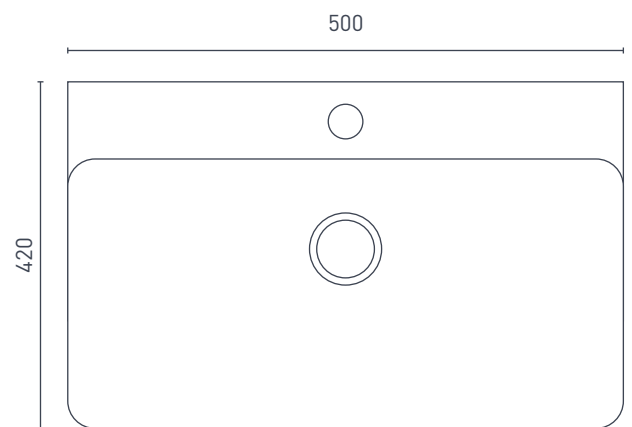

# Aria Semi-Recessed Rectangle Basin

Product Code: **ARBSR1W**

The Aria Semi recessed basin, features thin clean square lines with a generous capacity. It is designed to be mounted above and wrap around the benchtop with the bowl sitting underneath. Combine it with a basin mixer in the tap hole. A practical, modern space saving design with thin rim enables easy installation and incorporates an overflow.

- AS/NZ Standard AS1172.4.2019
- Semi-recessed basin
- Tap hole
- Overflow

## PRODUCT SPECIFICATIONS

Colour:	High gloss white
Material:	Superior vitreous china
Length:	500mm
Width:	420mm
Height:	130mm
Capacity:	7.5L
Basin Type:	Semi-recessed
Net Weight:	8kg
Warranty:	10 years* (refer to <a href="http://decina.com.au">decina.com.au</a> )

## OPTIONAL ACCESSORIES

- 32 X 40mm Quattro pop-up basin waste - chrome **WA005**

SIDE VIEW

**DECINA**  
DISCOVER INDULGENCE

[DECINA.COM.AU](http://DECINA.COM.AU) 1300 DECINA

\*Warranty T&Cs apply, visit [decina.com.au](http://decina.com.au) Decina reserves the right to change specifications without notice. Due to manufacturing tolerances dimensions may vary +/- 5mm. We recommend installation does not start until after delivery. Please confirm all particulars prior to purchase, call 1300 DECINA or visit [decina.com.au](http://decina.com.au)