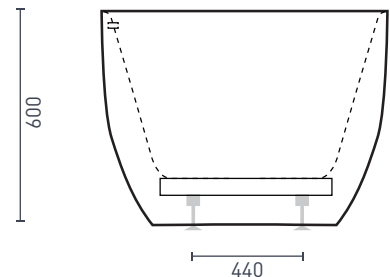

- Australian Standard 1172.5:2019
- Adjustable self-supporting feet
- Suitable for dual bathing
- Full steel support frame
- Pop up waste included
- Integrated chrome slot overflow
- Lumbar support

PRODUCT SPECIFICATIONS

Colour:	High gloss white
Material:	Premium sanitary grade acrylic
Length:	1500mm / 1700mm
Width:	800mm
Height:	600mm
Capacity:	165L / 176L [200mm below the bath rim]
Bath Type:	Freestanding
Waste Position:	Centre
Net Weight:	41kg / 46kg
Warranty:	10 years* (refer to decina.com.au)

OPTIONAL ACCESSORIES

- Sia Headrest *Black Curved* **SY242-B**

PLEASE NOTE:

A flexible bath connector cannot be used with this bath. Connect the waste directly to the drain or we recommend using an Art Bath Bend Pop Down® with Connector (21831.01), available at most plumbing outlets.