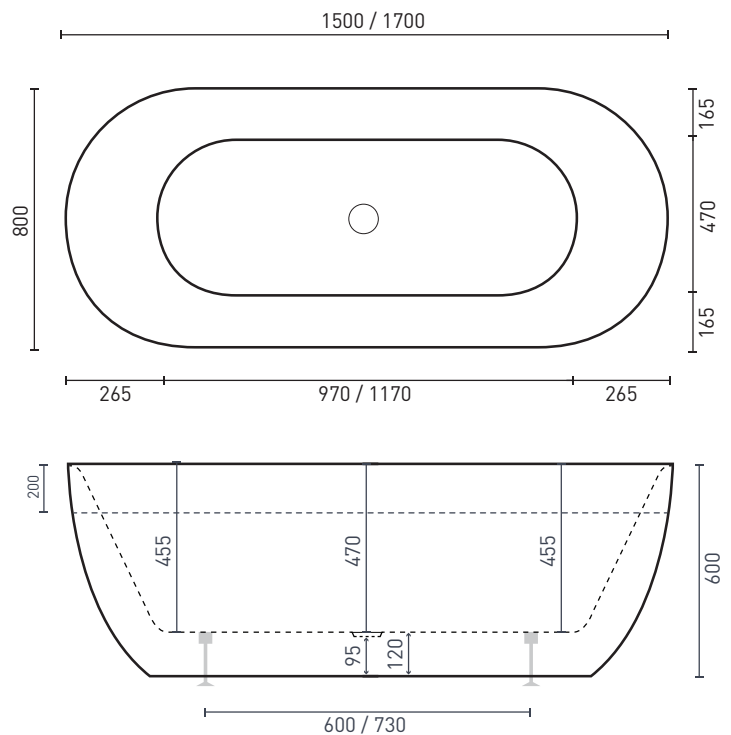

Valentina Gloss Freestanding Bath

Product Code: **VA1500GW / VA1700GW**

The stylish Valentina freestanding bath has stunning, smooth curves designed for lovers of oval baths. Finished in high gloss white.

- Australian Standard 1172.5:2019
- Adjustable self-supporting feet
- Suitable for dual bathing
- Full steel support frame
- Pop up waste included
- Integrated chrome slot overflow
- Lumbar support

PRODUCT SPECIFICATIONS

Colour:	High gloss white
Material:	Premium sanitary grade acrylic
Length:	1500mm / 1700mm
Width:	800mm
Height:	600mm
Capacity:	165L / 176L [200mm below the bath rim]
Bath Type:	Freestanding
Waste Position:	Centre
Net Weight:	41kg / 46kg
Warranty:	10 years* (refer to decina.com.au)