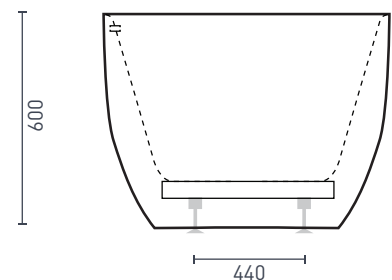

PRODUCT SPECIFICATIONS

Colour:	High gloss white
Material:	Premium sanitary grade acrylic
Length:	1500mm / 1700mm
Width:	800mm
Height:	600mm
Capacity:	165L / 176L [200mm below the bath rim]
Bath Type:	Freestanding
Waste Position:	Centre
Net Weight:	41kg / 46kg
Warranty:	10 years* (refer to decina.com.au)

OPTIONAL ACCESSORIES

- Sia Headrest *Black Curved* **SY242-B**

PLEASE NOTE:

A flexible bath connector cannot be used with Valentina 1500mm bath. Connect the waste directly to the drain.

DECINA
DISCOVER INDULGENCE