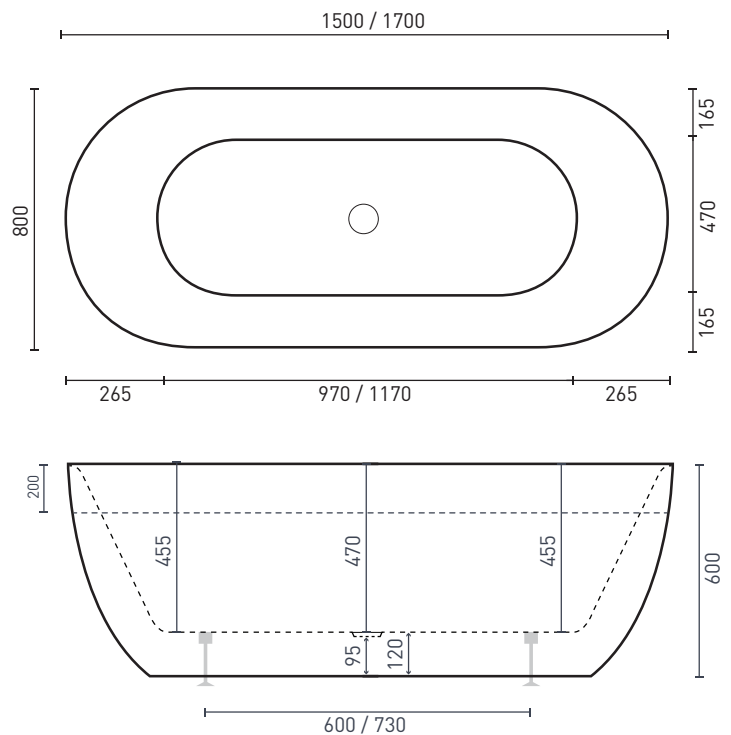

Valentina Gloss Freestanding Bath

Product Code: VA1500GW / VA1700GW

The stylish Valentina freestanding bath has stunning, smooth curves designed for lovers of oval baths. Finished in high gloss white.

- AS/NZ Standard 2023:1995
- Adjustable self-supporting feet
- Suitable for dual bathing
- Full steel support frame
- Lumbar support

PRODUCT SPECIFICATIONS

Colour:	High gloss white
Material:	Premium sanitary grade acrylic
Length:	1500mm / 1700mm
Width:	800mm
Height:	600mm
Capacity:	165L / 176L [200mm below the bath rim]
Bath Type:	Freestanding
Waste Position:	Centre
Net Weight:	41kg / 46kg
Warranty:	10 years* (refer to decina.com.au)

OPTIONAL ACCESSORIES

- Sia Headrest *Black Curved* **SY242-B**

PLEASE NOTE:

A flexible bath connector cannot be used with Valentina 1500mm bath. Connect the waste directly to the drain.

DECINA
DISCOVER INDULGENCE