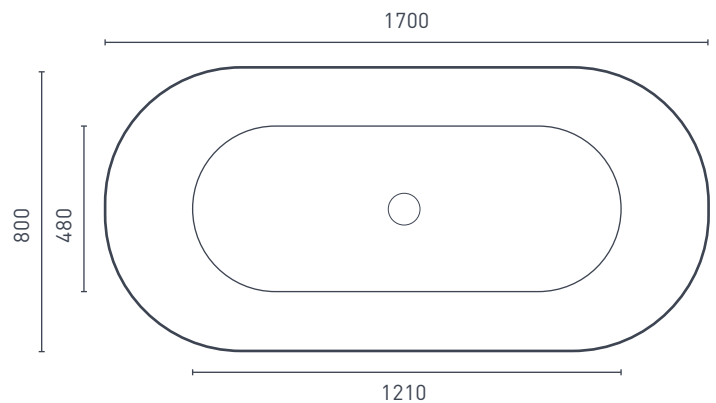

Solis Freestanding Bath

Product Code: **SL1700W**

The Solis freestanding bath is designed with a raised base to give a 'shadow' effect from underneath the bath. Designed with beautiful curved edges & a thin bath rim perfect for a luxury, designer style bathroom

- AS/NZ Standard 2023:1995
- Adjustable self-supporting feet
- Suitable for dual bathing
- Full steel support frame
- Lumbar support

PRODUCT SPECIFICATIONS

Colour:	High gloss White
Material:	Premium sanitary grade acrylic
Length:	1700mm
Width:	800mm
Height:	580mm
Capacity:	135L [200mm below the bath rim]
Bath Type:	Freestanding
Waste Position:	Centre
Net Weight:	43kg
Warranty:	5 years* (refer to decina.com.au)

OPTIONAL ACCESSORIES

- ☒ 40mm Removable Pop-up Waste *Chrome* **WA001**
  White Gloss **WA002**, *Black Matte* **WA003**
- ☒ Pop-up Waste & Overflow Kit *Chrome* **OWA001**
- ☒ Pop-down Waste & Overflow Kit *Chrome* **OWA002**
- ☒ Pop-down Waste & Overflow Kit *Black* **OWA003**
- ☒ Flexible Bath Connector with Pop-up Waste *Chrome* **OWA004**
- ☒ Flexible Bath Connector *Cap & Lining only* **OWA005**
- ☒ Sia Headrest *Black Curved* **SY242-B**

DECINA
DISCOVER INDULGENCE

[DECINA.COM.AU](https://www.decina.com.au) 1300 DECINA

*Warranty T&Cs apply, visit [decina.com.au](https://www.decina.com.au) Decina reserves the right to change specifications without notice. Due to manufacturing tolerances dimensions may vary +/- 5mm. We recommend installation does not start until after delivery. Please confirm all particulars prior to purchase, call 1300 DECINA or visit [decina.com.au](https://www.decina.com.au)