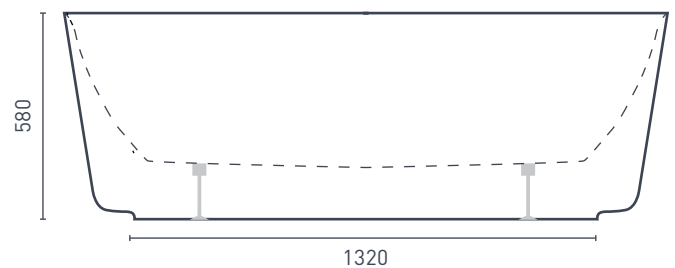

Solis Freestanding Bath

Product Code: **SL1700W**

The Solis freestanding bath is designed with a raised base to give a 'shadow' effect from underneath the bath. Designed with beautiful curved edges & a thin bath rim perfect for a luxury, designer style bathroom

- AS/NZ Standard 2023:1995
- Adjustable self-supporting feet
- Suitable for dual bathing
- Full steel support frame
- Lumbar support

PRODUCT SPECIFICATIONS

Colour:	High gloss White
Material:	Premium sanitary grade acrylic
Length:	1700mm
Width:	800mm
Height:	580mm
Capacity:	135L [200mm below the bath rim]
Bath Type:	Freestanding
Waste Position:	Centre
Net Weight:	43kg
Warranty:	5 years* (refer to decina.com.au)

OPTIONAL ACCESSORIES

- ☒ 40mm Removable Pop-up Waste *Chrome* **WA001**
  White Gloss **WA002**, *Black Matte* **WA003**
- ☒ Pop-up Waste & Overflow Kit *Chrome* **OWA001**
- ☒ Pop-down Waste & Overflow Kit *Chrome* **OWA002**
- ☒ Pop-down Waste & Overflow Kit *Black* **OWA003**
- ☒ Flexible Bath Connector with Pop-up Waste *Chrome* **OWA004**
- ☒ Flexible Bath Connector *Cap & Lining only* **OWA005**
- ☒ Sia Headrest *Black Curved* **SY242-B**

DECINA
DISCOVER INDULGENCE

[DECINA.COM.AU](https://www.decina.com.au) 1300 DECINA

*Warranty T&Cs apply, visit [decina.com.au](https://www.decina.com.au) Decina reserves the right to change specifications without notice. Due to manufacturing tolerances dimensions may vary +/- 5mm. We recommend installation does not start until after delivery. Please confirm all particulars prior to purchase, call 1300 DECINA or visit [decina.com.au](https://www.decina.com.au)