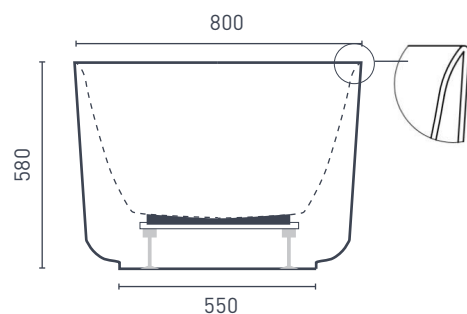

Solis Freestanding Bath

Product Code: **SL1700W**

The Solis freestanding bath is designed with a raised base to give a 'shadow' effect from underneath the bath. Designed with beautiful curved edges & a thin bath rim perfect for a luxury, designer style bathroom

- AS/NZ Standard 2023:1995
- Adjustable self-supporting feet
- Suitable for dual bathing
- Full steel support frame
- Lumbar support

PRODUCT SPECIFICATIONS

Colour:	High gloss White
Material:	Premium sanitary grade acrylic
Length:	1700mm
Width:	800mm
Height:	580mm
Capacity:	135L [200mm below the bath rim]
Bath Type:	Freestanding
Waste Position:	Centre
Net Weight:	43kg
Warranty:	5 years* (refer to decina.com.au)

OPTIONAL ACCESSORIES

- ☒ 40mm Removable Pop-up Waste *Chrome* **WA001**
  White Gloss **WA002**, *Black Matte* **WA003**
- ☒ Pop-up Waste & Overflow Kit *Chrome* **OWA001**
- ☒ Pop-down Waste & Overflow Kit *Chrome* **OWA002**
- ☒ Pop-down Waste & Overflow Kit *Black* **OWA003**
- ☒ Flexible Bath Connector with Pop-up Waste *Chrome* **OWA004**
- ☒ Flexible Bath Connector *Cap & Lining only* **OWA005**
- ☒ Sia Headrest *Black Curved* **SY242-B**

DECINA
DISCOVER INDULGENCE

[DECINA.COM.AU](https://www.decina.com.au) 1300 DECINA

*Warranty T&Cs apply, visit [decina.com.au](https://www.decina.com.au) Decina reserves the right to change specifications without notice. Due to manufacturing tolerances dimensions may vary +/- 5mm. We recommend installation does not start until after delivery. Please confirm all particulars prior to purchase, call 1300 DECINA or visit [decina.com.au](https://www.decina.com.au)