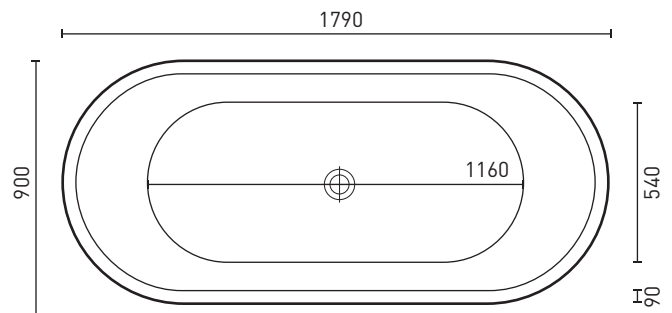

Mintori Freestanding Bath

Product Code: **MI1800WFREE**

 **MADE IN AUSTRALIA**

[refer to decina.com.au]

The classic oval design of the Mintori freestanding bath features a generous bath rim has generous reclining lumbar supports, perfect for dual bathing. Removable side panels, which use a patented magnetic fixing system, create access for easier installation & cleaning.

- AS/NZ Standard 2023/1995
- Adjustable self-supporting feet
- Removable side panels
- Steel rod reinforced rim
- Lumbar support
- Suitable for dual bathing

PRODUCT SPECIFICATIONS

Colour:	High gloss white
Material:	Premium sanitary grade acrylic
Length:	1790mm
Width:	900mm
Height:	595mm - 630mm [height adjustable]
Capacity:	190L [200mm below the bath rim]
Bath Type:	Freestanding bath
Waste Position:	Centre
Net Weight:	85kg