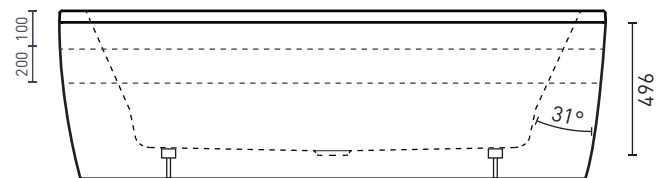

Mintori Freestanding Bath

Product Code: **MI1800WFREE**

MADE IN AUSTRALIA

[refer to decina.com.au]

The classic oval design of the Mintori freestanding bath features a generous bath rim has generous reclining lumbar supports, perfect for dual bathing. Removable side panels, which use a patented magnetic fixing system, create access for easier installation & cleaning.

- AS/NZ Standard 2023/1995
- Adjustable self-supporting feet
- Removable side panels
- Steel rod reinforced rim
- Lumbar support
- Suitable for dual bathing

PRODUCT SPECIFICATIONS

Colour:	High gloss white
Material:	Premium sanitary grade acrylic
Length:	1790mm
Width:	900mm
Height:	595mm - 630mm [height adjustable]
Capacity:	190L [200mm below the bath rim]
Bath Type:	Freestanding bath
Waste Position:	Centre
Net Weight:	85kg

OPTIONAL ACCESSORIES

- ☒ 40mm Removable pop-up waste *Chrome* **WA001**,
  White Gloss **WA002**, *Black Matte* **WA003**
- ☒ Pop-up waste & overflow kit *Chrome* **OWA001**
- ☒ Pop-down waste & overflow kit *Chrome* **OWA002**
- ☒ Pop-down waste & overflow kit *Black* **OWA003**
- ☒ Sia headrest *Black Curved* **SY242-B**

DECINA
DISCOVER INDULGENCE

[DECINA.COM.AU](https://decina.com.au) 1300 DECINA

*Warranty T&Cs apply, visit decina.com.au Decina reserves the right to change specifications without notice. Due to manufacturing tolerances dimensions may vary +/- 5mm. We recommend installation does not start until after delivery. Please confirm all particulars prior to purchase, call 1300 DECINA or visit decina.com.au