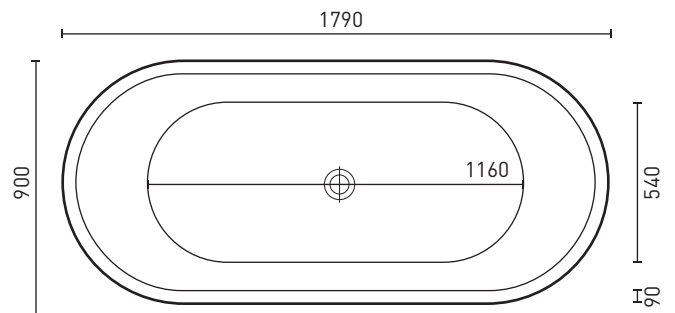

Mintori Freestanding Bath

Product Code: **MI1800WFREE**

MADE IN AUSTRALIA

[refer to decina.com.au]

The classic oval design of the Mintori freestanding bath features a generous bath rim has generous reclining lumbar supports, perfect for dual bathing. Removable side panels, which use a patented magnetic fixing system, create access for easier installation & cleaning.

- AS/NZ Standard 2023/1995
- Adjustable self-supporting feet
- Removable side panels
- Steel rod reinforced rim
- Lumbar support
- Suitable for dual bathing

PRODUCT SPECIFICATIONS

Colour:	High gloss white
Material:	Premium sanitary grade acrylic
Length:	1790mm
Width:	900mm
Height:	595mm - 630mm [height adjustable]
Capacity:	190L [200mm below the bath rim]
Bath Type:	Freestanding bath
Waste Position:	Centre
Net Weight:	85kg

OPTIONAL ACCESSORIES

- ☒ 40mm Removable pop-up waste *Chrome* **WA001**,
  White Gloss **WA002**, *Black Matte* **WA003**
- ☒ Pop-up waste & overflow kit *Chrome* **OWA001**
- ☒ Pop-down waste & overflow kit *Chrome* **OWA002**
- ☒ Pop-down waste & overflow kit *Black* **OWA003**
- ☒ Sia headrest *Black Curved* **SY242-B**

DECINA
DISCOVER INDULGENCE

[DECINA.COM.AU](https://decina.com.au) 1300 DECINA

*Warranty T&Cs apply, visit decina.com.au Decina reserves the right to change specifications without notice. Due to manufacturing tolerances dimensions may vary +/- 5mm. We recommend installation does not start until after delivery. Please confirm all particulars prior to purchase, call 1300 DECINA or visit decina.com.au