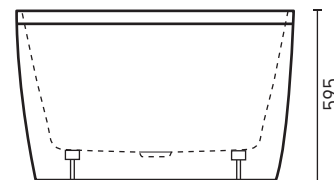

DECINA
DISCOVER INDULGENCE

[DECINA.COM.AU](https://decina.com.au) 1300 DECINA

*Warranty T&Cs apply, visit decina.com.au Decina reserves the right to change specifications without notice. Due to manufacturing tolerances dimensions may vary +/- 5mm. We recommend installation does not start until after delivery. Please confirm all particulars prior to purchase, call 1300 DECINA or visit decina.com.au