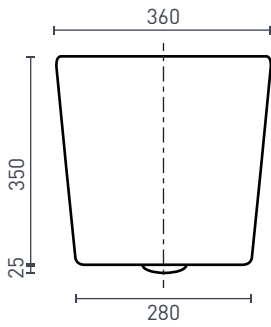

Renee Rimless Wall-Hung Toilet Pan with In-Wall Cistern & Buttons

CISTERN & PAN

Watermark Approval: AS1172

The Renee's rimless wall hung pan, sits flush against the wall & floats above the floor. The in-wall cistern can be concealed in a vanity unit or wall cavity of just 92mm, for a fully integrated installation.

Includes Renee rimless wall hung toilet pan with seat, lid, connector, mounting bracket & concealed in-wall cistern.

Combine with your choice of flush plate & buttons.

REWFC

REWFSW

REWFBS

REWFCR

REWFSSS

PRODUCT SPECIFICATIONS

Code:	REWHSC - Square dual button chrome flush plate REWHSW - Square dual button matte white flush plate REWHSB - Square dual button matte black flush plate REWHRC - Round dual button chrome flush plate REWHSS - Square dual button polished stainless steel flush plate
Item Colour:	White gloss
Material:	Vitreous china cistern & pan
Depth:	520mm
Width:	360mm
Pan Height:	375mm
Rim Type:	Rimless
Seat:	Soft close, quick release set/lid, stainless steel hinges
Trap Type:	P-Trap set out 180mm
Operating Pressure:	10 - 1300kPa
WELS-Rating:	WELS 4 Star - 4.5/3L (3.3L avg. flush)
Warranty:	10 years - cistern & pan / 1 year seat/lid & valves (refer to decina.com.au)

SCAN. WATCH.
FIND OUT WHAT
ALL THE FLUSH
IS ABOUT...

FRONT VIEW

SIDE VIEW

BACK VIEW

FLUSH PLATE & BUTTONS

SIZE (l) x (w) x (h) mm

FINISH

Square Dual Button Flush Plate	240 x 14 x 160	Chrome
Square Dual Button Flush Plate	240 x 14 x 160	Matte White
Square Dual Button Flush Plate	240 x 14 x 160	Matte Black
Round Dual Button Flush Plate	240 x 15 x 160	Chrome
Square Dual Button Flush Plate	240 x 10 x 160	Polished Stainless Steel