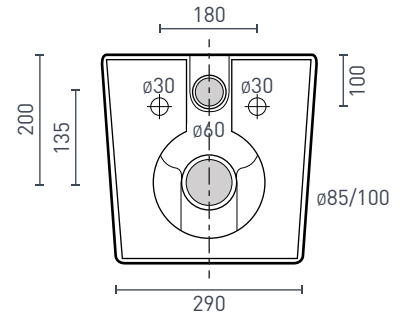

Renee Rimless Wall-Hung Toilet Pan with In-Wall Cistern & Buttons

CISTERN & PAN

Watermark Approval: AS1172

The Renee's rimless wall hung pan, sits flush against the wall & floats above the floor. The in-wall cistern can be concealed in a vanity unit or wall cavity of just 92mm, for a fully integrated installation.

Includes Renee rimless wall hung toilet pan with seat, lid, connector, mounting bracket & concealed in-wall cistern.

Combine with your choice of flush plate & buttons.

REWFC

REWFSW

REWFBS

REWFCR

REWFSSS

PRODUCT SPECIFICATIONS

Code:	REWHSC - Square dual button chrome flush plate REWHSW - Square dual button matte white flush plate REWHSB - Square dual button matte black flush plate REWHRC - Round dual button chrome flush plate REWHSS - Square dual button polished stainless steel flush plate
Item Colour:	White gloss
Material:	Vitreous china cistern & pan
Depth:	520mm
Width:	360mm
Pan Height:	375mm
Rim Type:	Rimless
Seat:	Soft close, quick release set/lid, stainless steel hinges
Trap Type:	P-Trap set out 180mm
Operating Pressure:	10 - 1300kPa
WELS-Rating:	WELS 4 Star - 4.5/3L (3.3L avg. flush)
Warranty:	10 years - cistern & pan / 1 year seat/lid & valves (refer to decina.com.au)

SCAN. WATCH.
FIND OUT WHAT
ALL THE FLUSH
IS ABOUT...

FRONT VIEW

SIDE VIEW

BACK VIEW

FLUSH PLATE & BUTTONS

SIZE (l) x (w) x (h) mm

FINISH

Square Dual Button Flush Plate	240 x 14 x 160	Chrome
Square Dual Button Flush Plate	240 x 14 x 160	Matte White
Square Dual Button Flush Plate	240 x 14 x 160	Matte Black
Round Dual Button Flush Plate	240 x 15 x 160	Chrome
Square Dual Button Flush Plate	240 x 10 x 160	Polished Stainless Steel