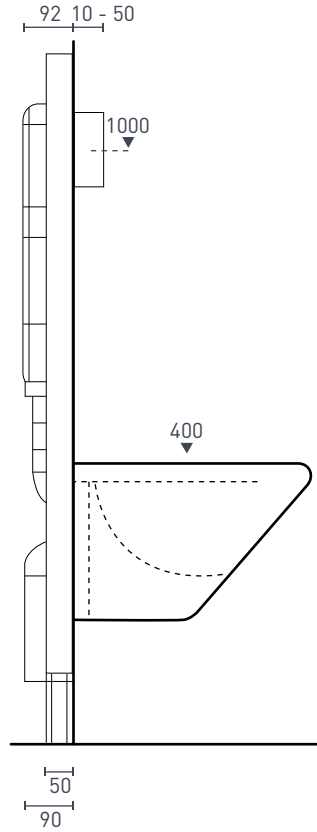

Renee Rimless Wall-Hung Toilet Pan with In-Wall Cistern & Buttons

CISTERN & PAN

Watermark Approval: AS1172

The Renee's rimless wall hung pan, sits flush against the wall & floats above the floor. The in-wall cistern can be concealed in a vanity unit or wall cavity of just 92mm, for a fully integrated installation.

Includes Renee rimless wall hung toilet pan with seat, lid, connector, mounting bracket & concealed in-wall cistern.

Combine with your choice of flush plate & buttons.

REWFC

REWFSW

REWFBS

REWFCR

REWFSSS

PRODUCT SPECIFICATIONS

Code:	REWHSC - Square dual button chrome flush plate REWHSW - Square dual button matte white flush plate REWHSB - Square dual button matte black flush plate REWHRC - Round dual button chrome flush plate REWHSS - Square dual button polished stainless steel flush plate
Item Colour:	White gloss
Material:	Vitreous china cistern & pan
Depth:	520mm
Width:	360mm
Pan Height:	375mm
Rim Type:	Rimless
Seat:	Soft close, quick release set/lid, stainless steel hinges
Trap Type:	P-Trap set out 180mm
Operating Pressure:	10 - 1300kPa
WELS-Rating:	WELS 4 Star - 4.5/3L (3.3L avg. flush)
Warranty:	10 years - cistern & pan / 1 year seat/lid & valves (refer to decina.com.au)

SCAN. WATCH.
FIND OUT WHAT
ALL THE FLUSH
IS ABOUT...

FRONT VIEW

SIDE VIEW

BACK VIEW

FLUSH PLATE & BUTTONS

SIZE (l) x (w) x (h) mm

FINISH

Square Dual Button Flush Plate	240 x 14 x 160	Chrome
Square Dual Button Flush Plate	240 x 14 x 160	Matte White
Square Dual Button Flush Plate	240 x 14 x 160	Matte Black
Round Dual Button Flush Plate	240 x 15 x 160	Chrome
Square Dual Button Flush Plate	240 x 10 x 160	Polished Stainless Steel