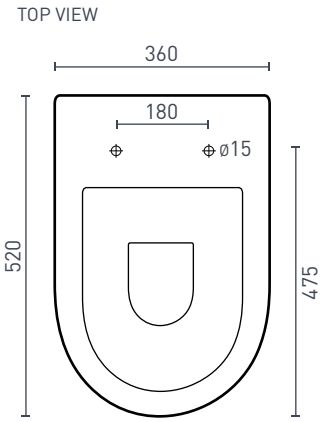

Renee Rimless Wall-Hung Toilet Pan with In-Wall Cistern & Buttons

CISTERN & PAN

Watermark Approval: AS1172

The Renee's rimless wall hung pan, sits flush against the wall & floats above the floor. The in-wall cistern can be concealed in a vanity unit or wall cavity of just 92mm, for a fully integrated installation.

Includes Renee rimless wall hung toilet pan with seat, lid, connector, mounting bracket & concealed in-wall cistern.

Combine with your choice of flush plate & buttons.

REWFC

REWFSW

REWFBS

REWFCR

REWFSSS

PRODUCT SPECIFICATIONS

Code:	REWHSC - Square dual button chrome flush plate REWHSW - Square dual button matte white flush plate REWHSB - Square dual button matte black flush plate REWHRC - Round dual button chrome flush plate REWHSS - Square dual button polished stainless steel flush plate
Item Colour:	White gloss
Material:	Vitreous china cistern & pan
Depth:	520mm
Width:	360mm
Pan Height:	375mm
Rim Type:	Rimless
Seat:	Soft close, quick release set/lid, stainless steel hinges
Trap Type:	P-Trap set out 180mm
Operating Pressure:	10 - 1300kPa
WELS-Rating:	WELS 4 Star - 4.5/3L (3.3L avg. flush)
Warranty:	10 years - cistern & pan / 1 year seat/lid & valves (refer to decina.com.au)

SCAN. WATCH.
FIND OUT WHAT
ALL THE FLUSH
IS ABOUT...

FRONT VIEW

SIDE VIEW

BACK VIEW

FLUSH PLATE & BUTTONS

SIZE (l) x (w) x (h) mm

FINISH

Square Dual Button Flush Plate	240 x 14 x 160	Chrome
Square Dual Button Flush Plate	240 x 14 x 160	Matte White
Square Dual Button Flush Plate	240 x 14 x 160	Matte Black
Round Dual Button Flush Plate	240 x 15 x 160	Chrome
Square Dual Button Flush Plate	240 x 10 x 160	Polished Stainless Steel