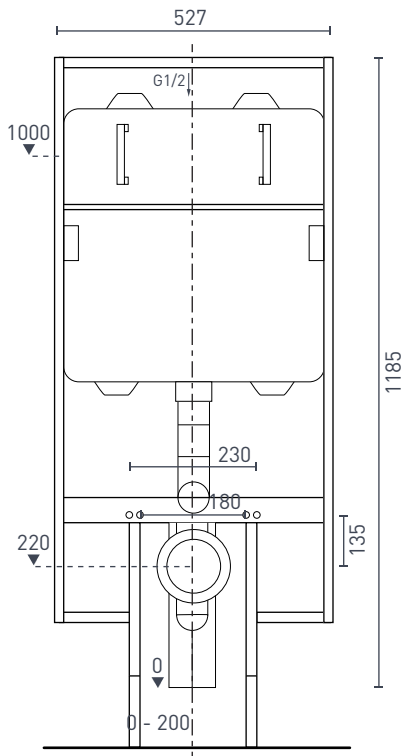

Renee Rimless Wall-Hung Toilet Pan with In-Wall Cistern & Buttons

CISTERN & PAN

Watermark Approval: AS1172

The Renee's rimless wall hung pan, sits flush against the wall & floats above the floor. The in-wall cistern can be concealed in a vanity unit or wall cavity of just 92mm, for a fully integrated installation.

Includes Renee rimless wall hung toilet pan with seat, lid, connector, mounting bracket & concealed in-wall cistern.

Combine with your choice of flush plate & buttons.

REWFC

REWFSW

REWFBS

REWFCR

REWFSSS

PRODUCT SPECIFICATIONS

Code:	REWHSC - Square dual button chrome flush plate REWHSW - Square dual button matte white flush plate REWHSB - Square dual button matte black flush plate REWHRC - Round dual button chrome flush plate REWHSS - Square dual button polished stainless steel flush plate
Item Colour:	White gloss
Material:	Vitreous china cistern & pan
Depth:	520mm
Width:	360mm
Pan Height:	375mm
Rim Type:	Rimless
Seat:	Soft close, quick release set/lid, stainless steel hinges
Trap Type:	P-Trap set out 180mm
Operating Pressure:	10 - 1300kPa
WELS-Rating:	WELS 4 Star - 4.5/3L (3.3L avg. flush)
Warranty:	10 years - cistern & pan / 1 year seat/lid & valves (refer to decina.com.au)

SCAN. WATCH.
FIND OUT WHAT
ALL THE FLUSH
IS ABOUT...

FRONT VIEW

SIDE VIEW

BACK VIEW

FLUSH PLATE & BUTTONS

SIZE (l) x (w) x (h) mm

FINISH

Square Dual Button Flush Plate	240 x 14 x 160	Chrome
Square Dual Button Flush Plate	240 x 14 x 160	Matte White
Square Dual Button Flush Plate	240 x 14 x 160	Matte Black
Round Dual Button Flush Plate	240 x 15 x 160	Chrome
Square Dual Button Flush Plate	240 x 10 x 160	Polished Stainless Steel