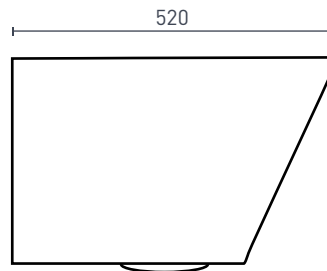

Code:	REWHSC - Square dual button chrome flush plate REWHSW - Square dual button matte white flush plate REWHSB - Square dual button matte black flush plate REWHRC - Round dual button chrome flush plate REWHSS - Square dual button polished stainless steel flush plate
Item Colour:	White gloss
Material:	Vitreous china cistern & pan
Depth:	520mm
Width:	360mm
Pan Height:	375mm
Rim Type:	Rimless
Seat:	Soft close, quick release set/lid, stainless steel hinges
Trap Type:	P-Trap set out 180mm
Operating Pressure:	10 - 1300kPa
WELS-Rating:	WELS 4 Star - 4.5/3L (3.3L avg. flush)
Warranty:	10 years - cistern & pan / 1 year seat/lid & valves (refer to decina.com.au)

SCAN. WATCH.
FIND OUT WHAT
ALL THE FLUSH
IS ABOUT...

FRONT VIEW

SIDE VIEW

BACK VIEW

FLUSH PLATE & BUTTONS

SIZE (l) x (w) x (h) mm

FINISH

Square Dual Button Flush Plate	240 x 14 x 160	Chrome
Square Dual Button Flush Plate	240 x 14 x 160	Matte White
Square Dual Button Flush Plate	240 x 14 x 160	Matte Black
Round Dual Button Flush Plate	240 x 15 x 160	Chrome
Square Dual Button Flush Plate	240 x 10 x 160	Polished Stainless Steel