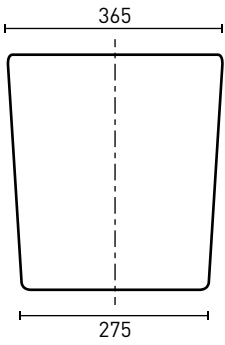

**Item Colour:** White gloss  
**Material:** Vitreous china cistern & pan  
**Depth:** 560mm  
**Width:** 360mm  
**Pan Height:** 420mm  
**Rim Type:** Rimless  
**Seat:** Soft close, quick release set/lid, stainless steel hinges  
**Trap Type:** Universal P or S-Trap set out  
 S-Trap set out 60mm - 90mm

FRONT VIEW

SIDE VIEW

BACK VIEW

TOP VIEW

FOOTPRINT