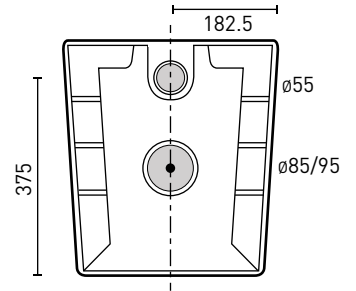

Includes Renee rimless wall faced toilet pan with seat, lid, floor mounting screws & concealed in-wall cistern

Combine with your choice of flush plate & buttons.

REWFC

REWFSS

REWFSB

REWFRS

REWFSS

FLUSH PLATE & BUTTONS	SIZE (l) x (w) x (h) mm	FINISH
Square Dual Button Flush Plate	240 x 14 x 160	Chrome
Square Dual Button Flush Plate	240 x 14 x 160	Matte White
Square Dual Button Flush Plate	240 x 14 x 160	Matte Black
Round Dual Button Flush Plate	240 x 15 x 160	Chrome
Square Dual Button Flush Plate	240 x 10 x 160	Polished Stainless Steel

## PRODUCT SPECIFICATIONS

**Code:** **REWFP** - Pan & seat only  
**REWFC** - Square dual button chrome flush plate  
**REWFSS** - Square dual button matte white flush plate  
**REWFSB** - Square dual button matte black flush plate  
**REWFRS** - Round dual button chrome flush plate  
**REWFSS** - Square dual button polished stainless steel flush plate

**Item Colour:** White gloss  
**Material:** Vitreous china cistern & pan  
**Depth:** 560mm  
**Width:** 360mm  
**Pan Height:** 420mm  
**Rim Type:** Rimless  
**Seat:** Soft close, quick release set/lid, stainless steel hinges  
**Trap Type:** Universal P or S-Trap set out  
 S-Trap set out 60mm - 90mm

FRONT VIEW

SIDE VIEW

BACK VIEW

TOP VIEW

FOOTPRINT