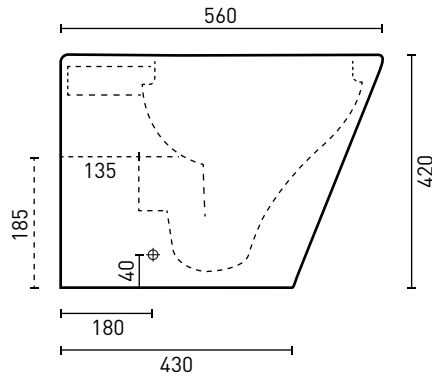

**Item Colour:** White gloss  
**Material:** Vitreous china cistern & pan  
**Depth:** 560mm  
**Width:** 360mm  
**Pan Height:** 420mm  
**Rim Type:** Rimless  
**Seat:** Soft close, quick release set/lid, stainless steel hinges  
**Trap Type:** Universal P or S-Trap set out  
 S-Trap set out 60mm - 90mm

FRONT VIEW

SIDE VIEW

BACK VIEW

TOP VIEW

FOOTPRINT