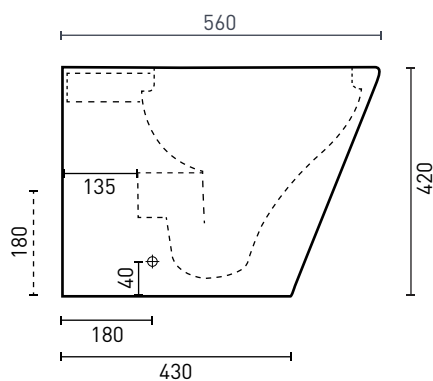

Renee Rimless Wall-Faced Toilet Pan with Geberit In-Wall Cistern & Buttons

Watermark Approval: AS1172

CISTERN

PAN

The Renee's rimless wall faced pan, sits flush against the wall & is fixed to the floor. The in-wall cistern can be concealed in a wall cavity of just 90mm or a vanity unit, for a fully integrated installation.

REWFGESQW

GEBERIT

PRODUCT SPECIFICATIONS

Code:	REWFGERD Round dual button chrome flush plate REWFGESQ Square dual button chrome flush plate REWFGESQB Square dual button matte black flush plate REWFGESQW Square dual button matte white flush plate
Item Colour:	White gloss
Material:	Vitreous china cistern & pan
Depth:	560mm
Width:	360mm
Pan Height:	420mm
Rim Type:	Rimless
Seat:	Soft close, quick release set/lid, stainless steel hinges
Trap Type:	Universal P or S-Trap set out S-Trap set out 60mm - 90mm P-Trap setout 180mm
Projection:	560mm
Operating Pressure:	10 - 1300kPa
WELS-Rating:	WELS 4 Star - 4.5/3L (3.3L avg. flush)
Warranty:	10 years - cistern & pan / 1 year seat/lid & valves (refer to decina.com.au)

SCAN. WATCH.
FIND OUT WHAT
ALL THE FLUSH
IS ABOUT...

FRONT VIEW

SIDE VIEW

TOP VIEW

BACK VIEW