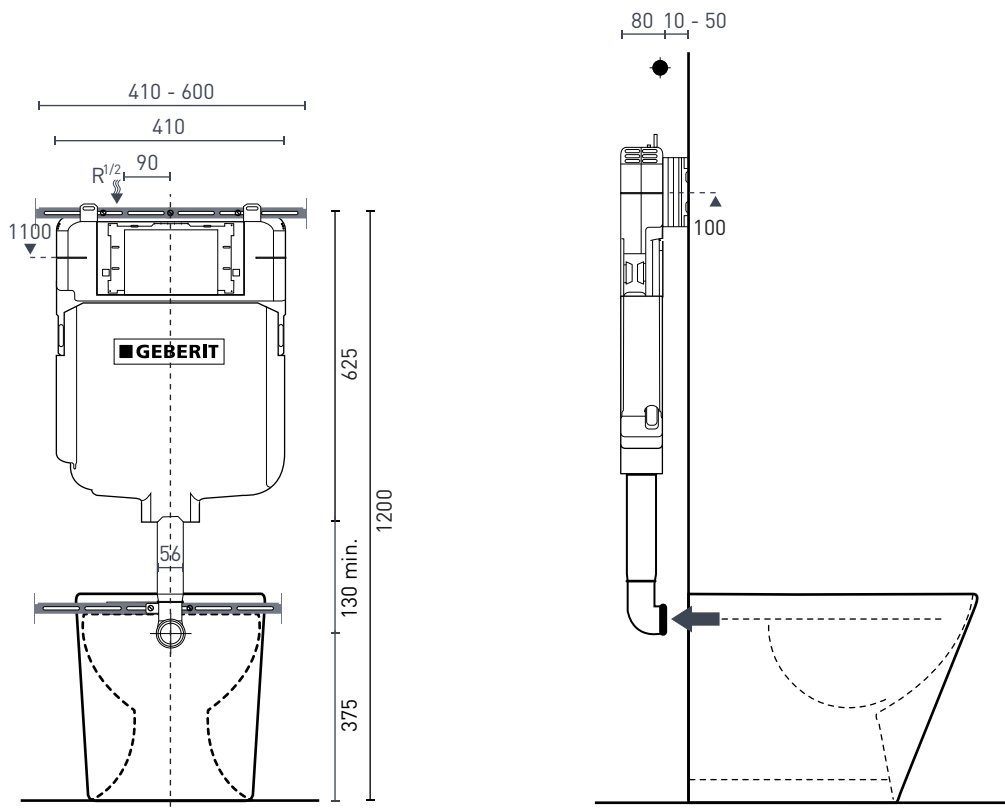

Renee Rimless Wall-Faced Toilet Pan with Geberit In-Wall Cistern & Buttons

Watermark Approval: AS1172

CISTERN

PAN

The Renee's rimless wall faced pan, sits flush against the wall & is fixed to the floor. The in-wall cistern can be concealed in a wall cavity of just 90mm or a vanity unit, for a fully integrated installation.

Includes Renee rimless wall faced toilet pan with seat, lid, floor mounting screws & concealed Geberit in-wall cistern
Combine with your choice of Geberit flush plate & buttons.

REWFGERD

REWFGESQ

REWFGESQB

REWFGESQW

GEBERIT

PRODUCT SPECIFICATIONS

Code:	REWFGERD Round dual button chrome flush plate REWFGESQ Square dual button chrome flush plate REWFGESQB Square dual button matte black flush plate REWFGESQW Square dual button matte white flush plate
Item Colour:	White gloss
Material:	Vitreous china cistern & pan
Depth:	560mm
Width:	360mm
Pan Height:	420mm
Rim Type:	Rimless
Seat:	Soft close, quick release set/lid, stainless steel hinges
Trap Type:	Universal P or S-Trap set out S-Trap set out 60mm - 90mm P-Trap setout 180mm
Projection:	560mm
Operating Pressure:	10 - 1300kPa
WELS-Rating:	WELS 4 Star - 4.5/3L (3.3L avg. flush)
Warranty:	10 years - cistern & pan / 1 year seat/lid & valves (refer to decina.com.au)

SCAN. WATCH.
FIND OUT WHAT
ALL THE FLUSH
IS ABOUT...

FRONT VIEW

SIDE VIEW

TOP VIEW

BACK VIEW