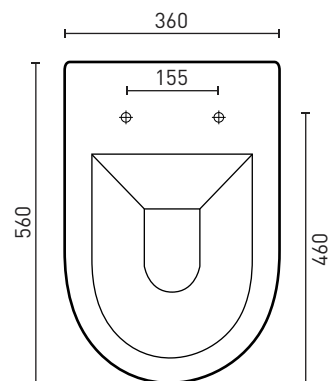

Renee Rimless Wall-Faced Toilet Pan with Geberit In-Wall Cistern & Buttons

Watermark Approval: AS1172

CISTERN

PAN

The Renee's rimless wall faced pan, sits flush against the wall & is fixed to the floor. The in-wall cistern can be concealed in a wall cavity of just 90mm or a vanity unit, for a fully integrated installation.

REWFGESQW

GEBERIT

PRODUCT SPECIFICATIONS

Code:	REWFGERD Round dual button chrome flush plate REWFGESQ Square dual button chrome flush plate REWFGESQB Square dual button matte black flush plate REWFGESQW Square dual button matte white flush plate
Item Colour:	White gloss
Material:	Vitreous china cistern & pan
Depth:	560mm
Width:	360mm
Pan Height:	420mm
Rim Type:	Rimless
Seat:	Soft close, quick release set/lid, stainless steel hinges
Trap Type:	Universal P or S-Trap set out S-Trap set out 60mm - 90mm P-Trap setout 180mm
Projection:	560mm
Operating Pressure:	10 - 1300kPa
WELS-Rating:	WELS 4 Star - 4.5/3L (3.3L avg. flush)
Warranty:	10 years - cistern & pan / 1 year seat/lid & valves (refer to decina.com.au)

SCAN. WATCH.
FIND OUT WHAT
ALL THE FLUSH
IS ABOUT...

FRONT VIEW

SIDE VIEW

TOP VIEW

BACK VIEW