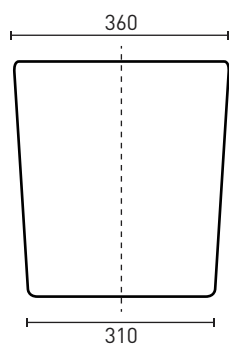

REWFGESQW

GEBERIT

PRODUCT SPECIFICATIONS

Code:	REWFGERD Round dual button chrome flush plate REWFGESQ Square dual button chrome flush plate REWFGESQB Square dual button matte black flush plate REWFGESQW Square dual button matte white flush plate
Item Colour:	White gloss
Material:	Vitreous china cistern & pan
Depth:	560mm
Width:	360mm
Pan Height:	420mm
Rim Type:	Rimless
Seat:	Soft close, quick release set/lid, stainless steel hinges
Trap Type:	Universal P or S-Trap set out S-Trap set out 60mm - 90mm P-Trap setout 180mm
Projection:	560mm
Operating Pressure:	10 - 1300kPa
WELS-Rating:	WELS 4 Star - 4.5/3L (3.3L avg. flush)
Warranty:	10 years - cistern & pan / 1 year seat/lid & valves (refer to decina.com.au)

SCAN. WATCH.
FIND OUT WHAT
ALL THE FLUSH
IS ABOUT...

FRONT VIEW

SIDE VIEW

TOP VIEW

BACK VIEW