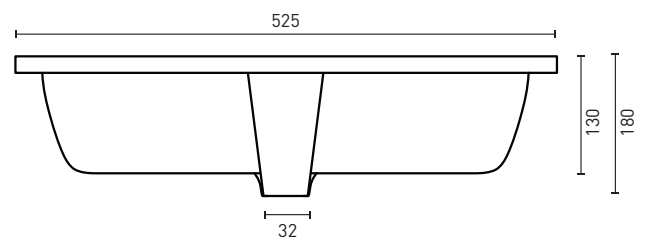

OPTIONAL ACCESSORIES

- ☒ 32mm pop-up basin waste - chrome **WA004**
- ☒ 32 X 40mm Quattro pop-up basin waste - chrome **WA005**
- ☒ 32mm pop-up basin waste - gloss white **WA006**
- ☒ Overflow ring - PVV chrome **WA010**,
  brass matte black **WA011**

FRONT VIEW