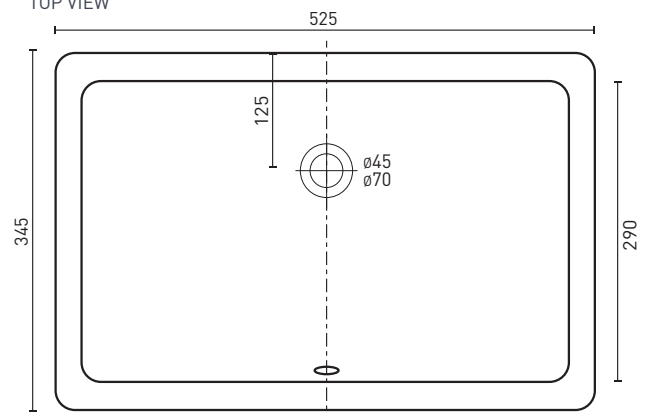

# San Diego Under-Mount Rectangle Basin

Product Code: **SDBUCW**

The San Diego rectangle undermount basin is designed to sit under a solid surface bench top or vanity, to give an integrated, seamless look while providing generous bowl depth. The mixer needs to be mounted above the basin on the bench or wall. An overflow hole is at the front of the basin.

## PRODUCT SPECIFICATIONS

Colour:	High gloss white
Material:	Superior vitreous china
Length:	525mm
Width:	345mm
Height:	180mm
Capacity:	7L
Basin Type:	Under-mount
Net Weight:	8kg
Warranty:	10 years* (refer to <a href="http://decina.com.au">decina.com.au</a> )

FRONT VIEW

TOP VIEW

**DECINA**  
DISCOVER INDULGENCE

[DECINA.COM.AU](http://DECINA.COM.AU) 1300 DECINA

\*Warranty T&Cs apply, visit [decina.com.au](http://decina.com.au) Decina reserves the right to change specifications without notice. Due to manufacturing tolerances dimensions may vary +/- 5mm. We recommend installation does not start until after delivery. Please confirm all particulars prior to purchase, call 1300 DECINA or visit [decina.com.au](http://decina.com.au)