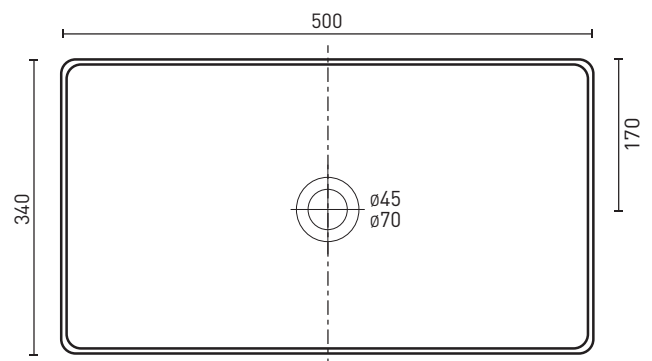

San Diego Counter Top Rectangle Basin

Product Code: **SDBCTW**

The San Diego rectangle counter top basin features an ultra thin edge & is designed to be mounted on top of a vanity or counter top bench, combined with a vessel or wall basin mixer.

- AS/NZ Standard AS1172.4.2019
- Counter top basin
- Ultra-thin edge

PRODUCT SPECIFICATIONS

Colour:	High gloss white
Material:	Superior vitreous china
Length:	500mm
Width:	340mm
Height:	110mm
Capacity:	10.3L
Basin Type:	Counter top
Net Weight:	9kg
Warranty:	10 years* (refer to decina.com.au)

FRONT VIEW

TOP VIEW

OPTIONAL ACCESSORIES

- 32mm pop-up basin waste - chrome **WA004**
- 32 X 40mm Quattro pop-up basin waste - chrome **WA005**
- 32mm pop-up basin waste - gloss white **WA006**

DECINA
DISCOVER INDULGENCE