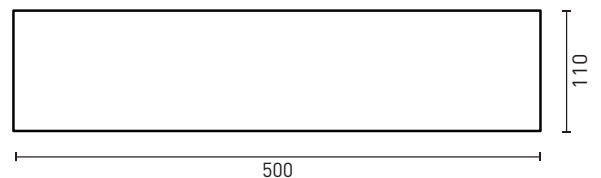

San Diego Counter Top Rectangle Basin

Product Code: **SDBCTW**

The San Diego rectangle counter top basin features an ultra thin edge & is designed to be mounted on top of a vanity or counter top bench, combined with a vessel or wall basin mixer.

- AS/NZ Standard AS1172.4.2019
- Counter top basin
- Ultra-thin edge

PRODUCT SPECIFICATIONS

Colour:	High gloss white
Material:	Superior vitreous china
Length:	500mm
Width:	340mm
Height:	110mm
Capacity:	10.3L
Basin Type:	Counter top
Net Weight:	9kg
Warranty:	10 years* (refer to decina.com.au)

FRONT VIEW

TOP VIEW

OPTIONAL ACCESSORIES

- 32mm pop-up basin waste - chrome **WA004**
- 32 X 40mm Quattro pop-up basin waste - chrome **WA005**
- 32mm pop-up basin waste - gloss white **WA006**

DECINA
DISCOVER INDULGENCE