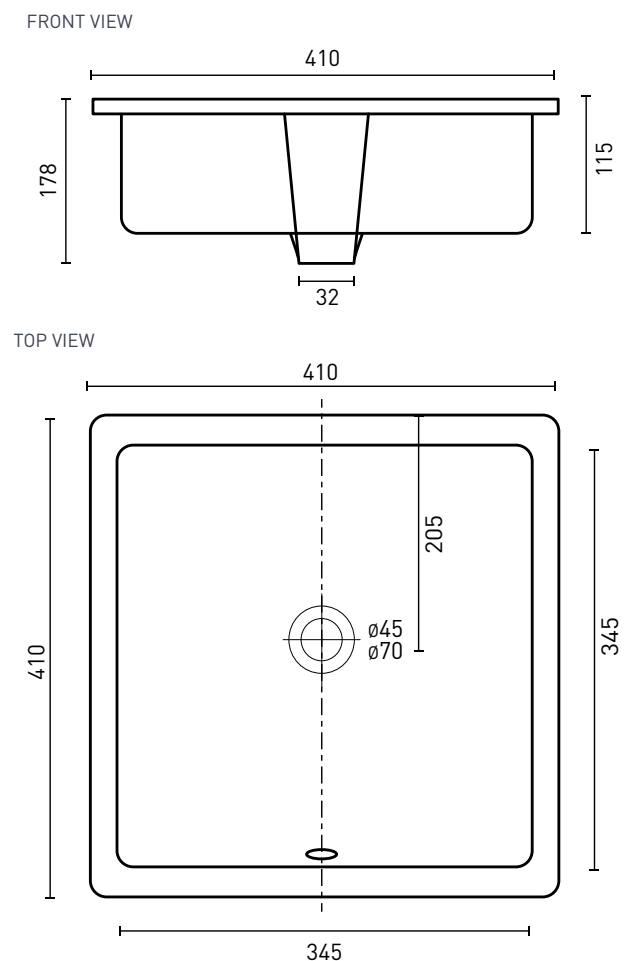

# Carina Under-Mount Square Basin

Product Code: **CABUCW**

The Carina square undermount basin is designed to be installed into a vanity or bench top to give a seamless, integrated look, while providing generous bowl depth. Combine with tapware mounted on the bench top or wall above the basin.

## PRODUCT SPECIFICATIONS

Colour:	High gloss white
Material:	Premium vitreous china
Length:	410mm
Width:	410mm
Height:	178mm
Capacity:	6.4L
Basin Type:	Under-mount
Net Weight:	9kg
Warranty:	10 years* (refer to decina.com.au)

## OPTIONAL ACCESSORIES

- 32 X 40mm Quattro pop-up basin waste - chrome **WA005**
- Overflow ring - PVV chrome **WA010**, brass matte black **WA011**

**DECINA**  
DISCOVER INDULGENCE

[DECINA.COM.AU](https://www.decina.com.au) 1300 DECINA