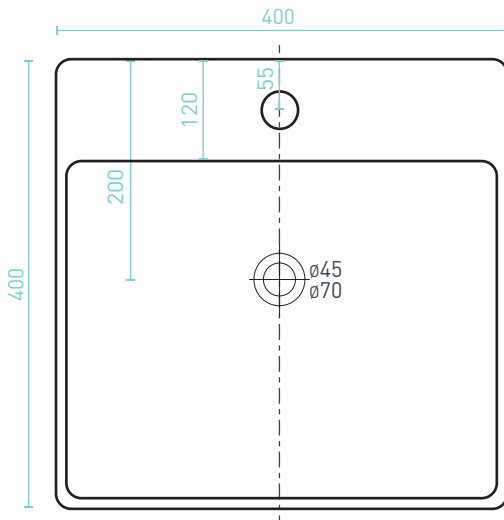

ARIA

SEMI-INSET BASIN - Premium Vitreous China, High Gloss White

The Aria square semi-inset basin features an ultra thin edge & is designed to be installed on top of a vanity or counter top bench. Combine with a basin mixer mounted on top of the basin.

Chrome pop-up plug & waste

Taphole

Overflow

ARIA SQUARE SEMI-INSET BASIN

SIZE (l x (w) x (h) mm	CAPACITY	NET WEIGHT	CODE
400 x 400 x 155	4.5L	10kg	ARBSIW

- 10 YEAR WARRANTY*

FRONT VIEW

TOP VIEW