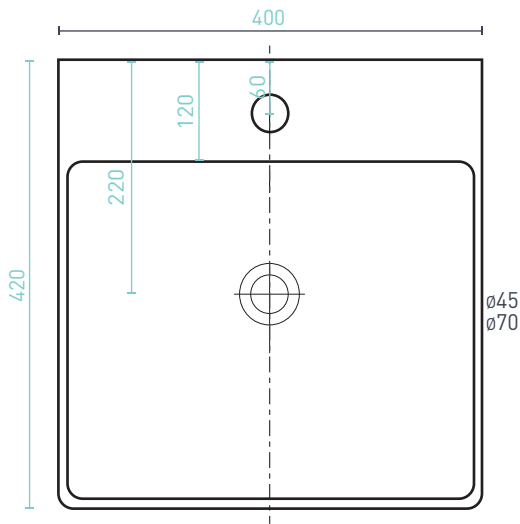

## ARIA

SQUARE COUNTER TOP BASIN - Premium Vitreous China, High Gloss White

The Aria square counter top basin, features a thin edge & is designed to be mounted on top of a vanity or counter top bench. Combine it with a basin mixer mounted into the taphole in the top of the basin. A practical, space saving design in a modern, thin edge counter top style.

### ARIA SQUARE COUNTER TOP BASIN

SIZE (l x (w) x (h) mm	CAPACITY	NET WEIGHT	CODE
400 x 420 x 155	4.5L	13kg	ARBCT4W

• 10 YEAR WARRANTY\*

FRONT VIEW

TOP VIEW