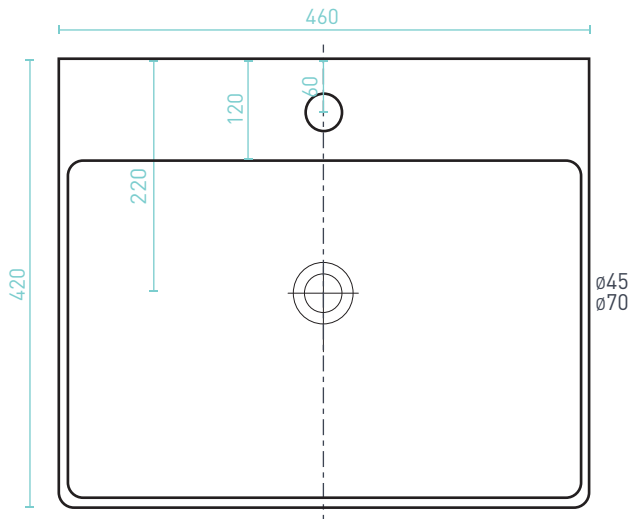

ARIA

RECTANGLE COUNTER TOP BASIN - *Premium Vitreous China, High Gloss White*

The Aria rectangle counter top basin features an ultra thin edge & is designed to be mounted on top of a vanity or counter top bench, combined with a basin mixer mounted into the basins taphole. A chrome overflow takes any excess water back to the waste to prevent overflowing.

Chrome pop-up plug & waste

1 Taphole

Overflow

ARIA RECTANGLE COUNTER TOP BASIN

SIZE (l x (w) x (h) mm	CAPACITY	NET WEIGHT	CODE
460 x 420 x 155	5.2L	14kg	ARBCT46W

- 10 YEAR WARRANTY*

FRONT VIEW

TOP VIEW